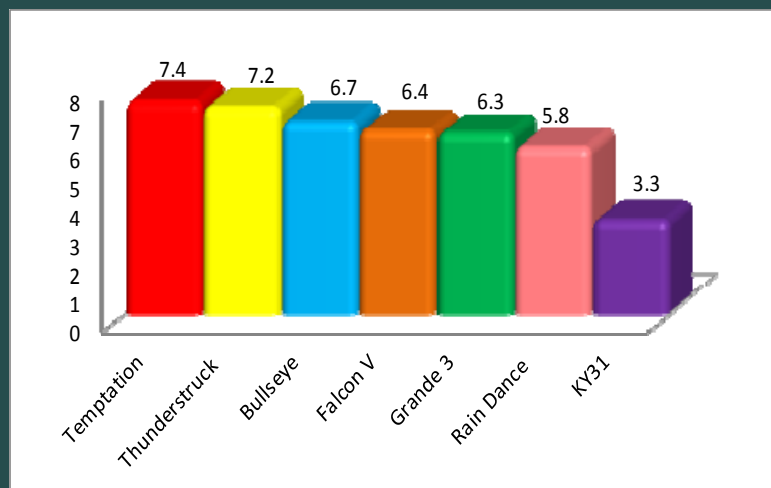

Seeding Rates:

8-10 LBS/1,000 square feet for new establishment

4-5 LBS/1,000 square feet for overseeding

Thunderstruck (TD1) is a new and improved turf type tall fescue from Columbia Seeds. **Thunderstruck** has some great turf qualities like its dark green genetic color, excellent disease resistance, and good density.

Thunderstruck was rated #1 in Net Blotch resistance, which causes small brown spots on grass leaves.

Thunderstruck is rated top 10 in the 2012 NTEP, 2013 Data Genetic Color trial and Rated #1 in the 2012 NTEP, 2013 Data Fall Color (October) test.

When looking for the best in turf type tall fescue choose **Thunderstruck** for your application use on home lawns, parks, sod production, sports fields and commercial properties. This variety mixes well with other Turf Type Tall Fescues, Kentucky Bluegrass, Perennial Ryegrass and Fine Fescues.

NTEP 2013 TALL FESCUE DATA GENETIC COLOR RATINGS OF TALL FESCUE TOP VARIETY TEMPTATION (7.4) BOTTOM VARIETY KY31 (3.3) 9,9=DARK GREEN. SEE FULL REPORT AND MORE DATA AVAILABLE AT WWW.NTEP.ORG