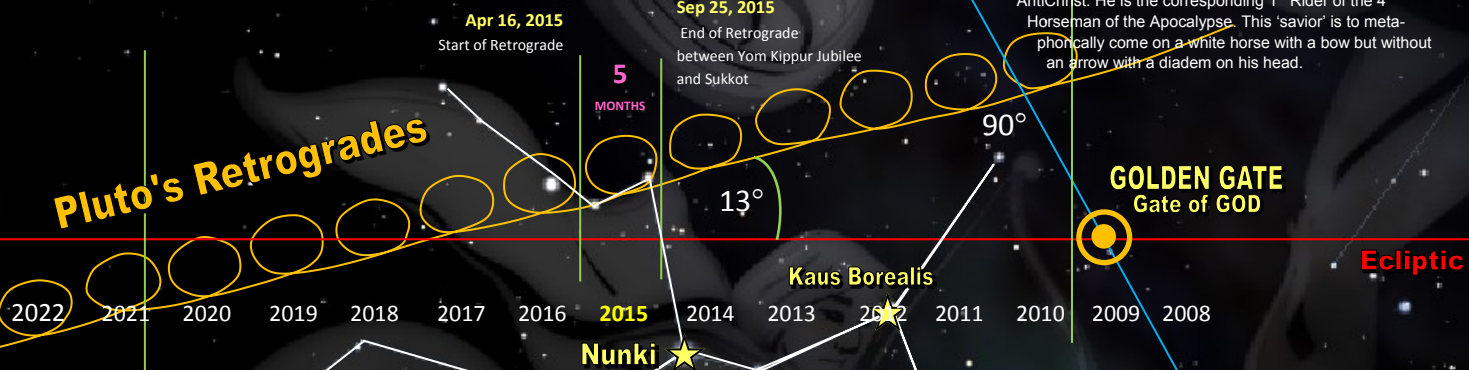

The study is suggesting that the possible prophetic implications of Pluto's retrogrades in Sagittarius is a possible sign from a Biblical End of Days interpretation that will usher this last false Messiah of Lucifer, the god of the Underworld, i.e., Hades, Anubis, Pluto. As with all other signs of the Mazzaroth or Zodiac, there is a dichotomy of inference to each; good and bad that is Biblical and Luciferian, Christ and AntiChrist. In terms of Christ, the attributes are that He is a victor over sin, death and the Devil. He has a Victor's Crown, *Corona Australis*. Conversely the negative attribute espoused by the Luciferian dark forces is that Sagittarius is a depiction of their coming AntiChrist. He is the corresponding 1st Rider of the 4 Horseman of the Apocalypse. This 'savior' is to metaphorically come on a white horse with a bow but without an arrow with a diadem on his head.

Pluto's Retrogrades

The Year of Pluto
New Horizons
Sep 23, 2015
Yom Kippur
Pluto in Conjunction
with Moon

SAGITTARIUS

THE ARCHER
a being with two natures
GOD and Man

Retrograde length of time:
Apr 16 to Sep 25, 2015
= 23 weeks
= 3888 hours

Approximate phi ratio to year

For 2015, Pluto's retrograde is in approximate phi ratio from the start of the year Apr 16 to the end on Sep 25th. Conversely, the July 14 date is in approximate phi ratio in the opposite direction from Sep 25 to April 16.