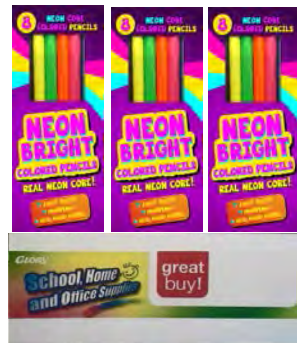

## CPB24-18

24ct Colored Pencils  
\$46.80 (\$2.60 each)

Vibrant colors, first quality,  
peggable  
Display Qty.: 18  
UPC# 814550014048

## CPB12-36

12ct Colored Pencils  
\$46.80 (\$1.30 each)

A rainbow of colors in a  
peggable box  
Display Qty.: 36  
UPC# 814550011023