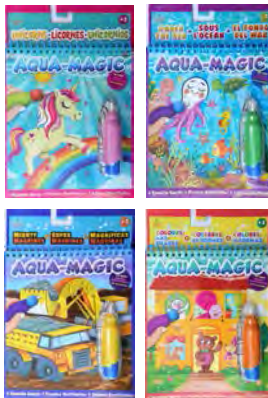

## Illustrated Dictionary

8 x 10.5"

Case Pack: 48

UPC: 0 62255 20011 6

20011 Open Stock \$1.50 each

20011SD24 Shelf Display \$1.65ea. \$39.60/Display

20011FD72 Floor Display \$1.95ea. \$140.40/Display

## Three Little Twigs® Aqua Magic

Uncover the magic with water. Search and find with 8 exciting pages. Pen included. 4 assorted

Ages 3+

7" x 9"

Case Pack: 24

UPC: 0 62255 36920 2

36920 Open Stock \$2.45 each