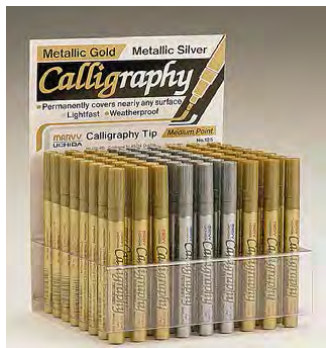

#125-6D Calligraphy Gold/Silver 6 Dozen Display
$194.40/Display

Display Includes 48 Gold 24 Silver
Open Stock: $2.70 Ea. $32.40/Dz
125-GLD Gold,
125-SLV Silver