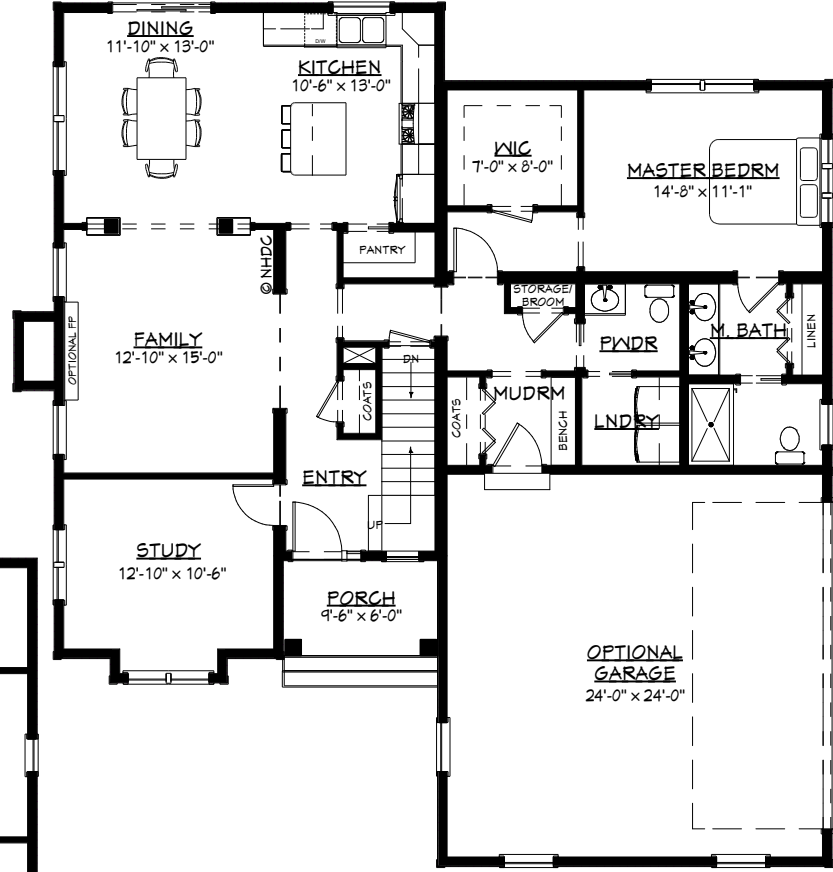

NH DESIGN COLLABORATIVE, LLC

THE JAMESTOWN

CRAFTSMAN

43'-9" x 51'-9"

2,362 SF

OPT. DECK OR PATIO

FIRST FLOOR

1,471 SF

SECOND FLOOR

891 SF + OPT. 247 SF