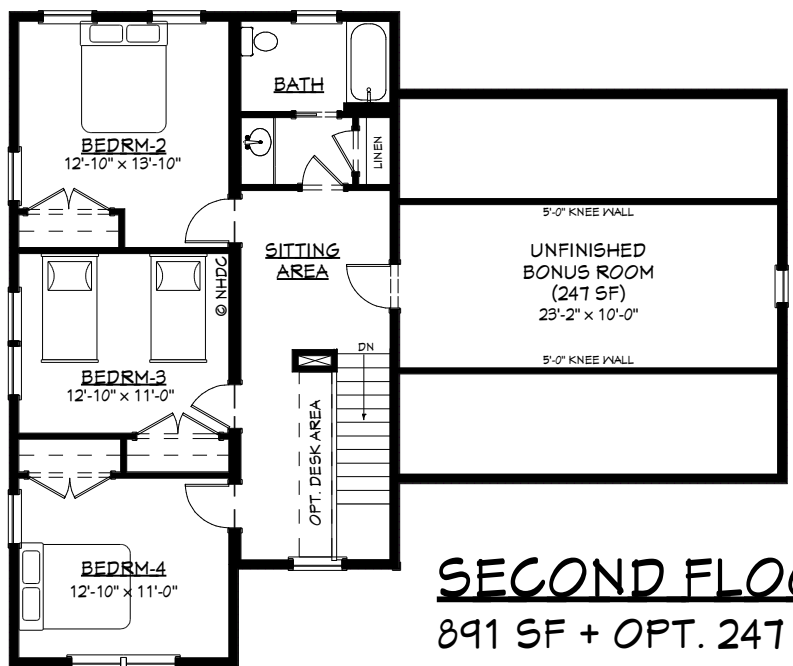

NH DESIGN COLLABORATIVE, LLC

THE JAMESTOWN

CRAFTSMAN

43'-9" x 51'-9"

2,362 SF

OPT. DECK OR PATIO

FIRST FLOOR

1,471 SF

SECOND FLOOR

891 SF + OPT. 247 SF