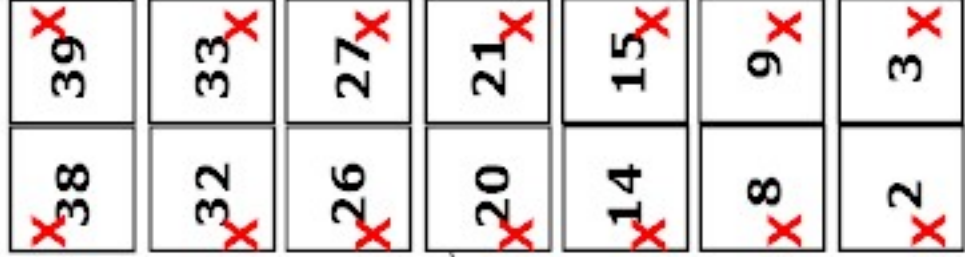

Open

Open

Open

A Red X Denotes a Reserved Booth

Entry & Exit For Public