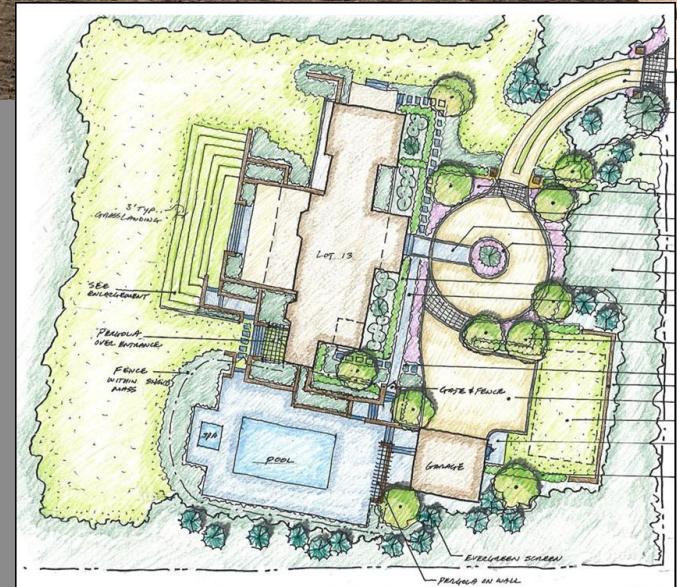

Washing Pond Residence - Nantucket, MA

Residential Homes

EJB Designs Landscape Architecture & Planning LLC

Washing Pond Residence - Nantucket, MA

Design criteria included:

- Challenging topography
- Create a highly functional landscape
- Incorporate context sensitive aesthetics
- Visual connection to surrounding landscape
- Permitting requirements

Residential Homes

EJB Designs Landscape Architecture & Planning LLC

Washing Pond Residence - Nantucket, MA

Additional criteria:

- Deer resistant plant selection
- Easy accessibility into back yard
- Creative and discreet pool fence barrier