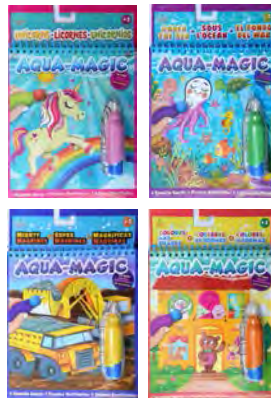

## Illustrated Dictionary

20011SD24

20011FD72

8 x 10.5"

Case Pack: 48

UPC: 0 62255 20011 6

20011 Open Stock \$1.50 each

20011SD24 Shelf Display \$1.65ea. \$39.60/Display

## Three Little Twigs™ Aqua Magic

Uncover the magic with water. Search and find with 8 exciting pages. Pen included. 4 assorted

Ages 3+

7" x 9"

Case Pack: 24

UPC: 0 62255 36920 2

36920 Open Stock \$2.95 each