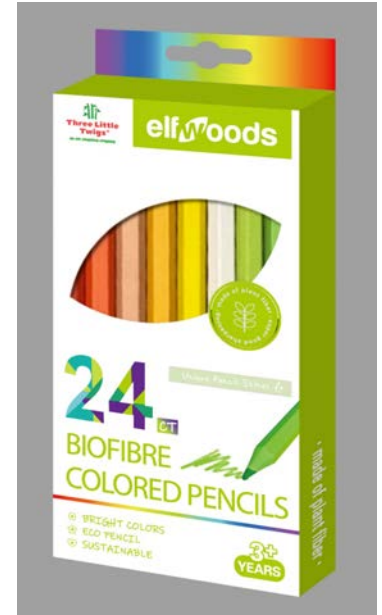

# elfwoods™

**ECO-CONSCIOUS BIOFIBRE PENCILS**  
*-made from post production wood and plant fiber*

*(Available 9/1/2022)*

**12ct BioFibre Graphite Pencils**

(colored barrel)  
 Package: 12ct/acetate box  
 Item# BF12GP-CB  
 \$2.45 each  
 Case Pack 72 (12/Inner)

**12ct BioFibre Graphite Pencils**

(black barrel)  
 Package: 12ct/polybag  
 Item# BF12GP-BB  
 \$2.45 each  
 Case Pack 72 (12/Inner)

**12ct BioFibre Graphite Pencils**

(natural barrel)  
 Package: 12ct/polybag  
 Item# BF12GP-NB  
 \$2.25 each  
 Case Pack 72 (12/Inner)

**8ct Flower-Shape BioFibre Colored Pencils Scented w/flower fragrance**

Item# BF8CP-SF  
 \$1.95 each  
 Case Pack 96 (12/Inner)

**12ct BioFibre Colored Pencils**

Package: 12ct/box  
 Item# BF12CP-CB  
 \$2.45 each  
 Case Pack 72 (12/Inner)

**18ct BioFibre Colored Pencils**

Package: 18ct/box  
 Item# BF18CP-CB  
 \$3.50 each  
 Case Pack 48 (6/Inner)

**24ct BioFibre Colored Pencils**

Package: 24ct/box  
 Item# BF24CP-CB  
 \$4.50 each  
 Case Pack 36 (6/Inner)