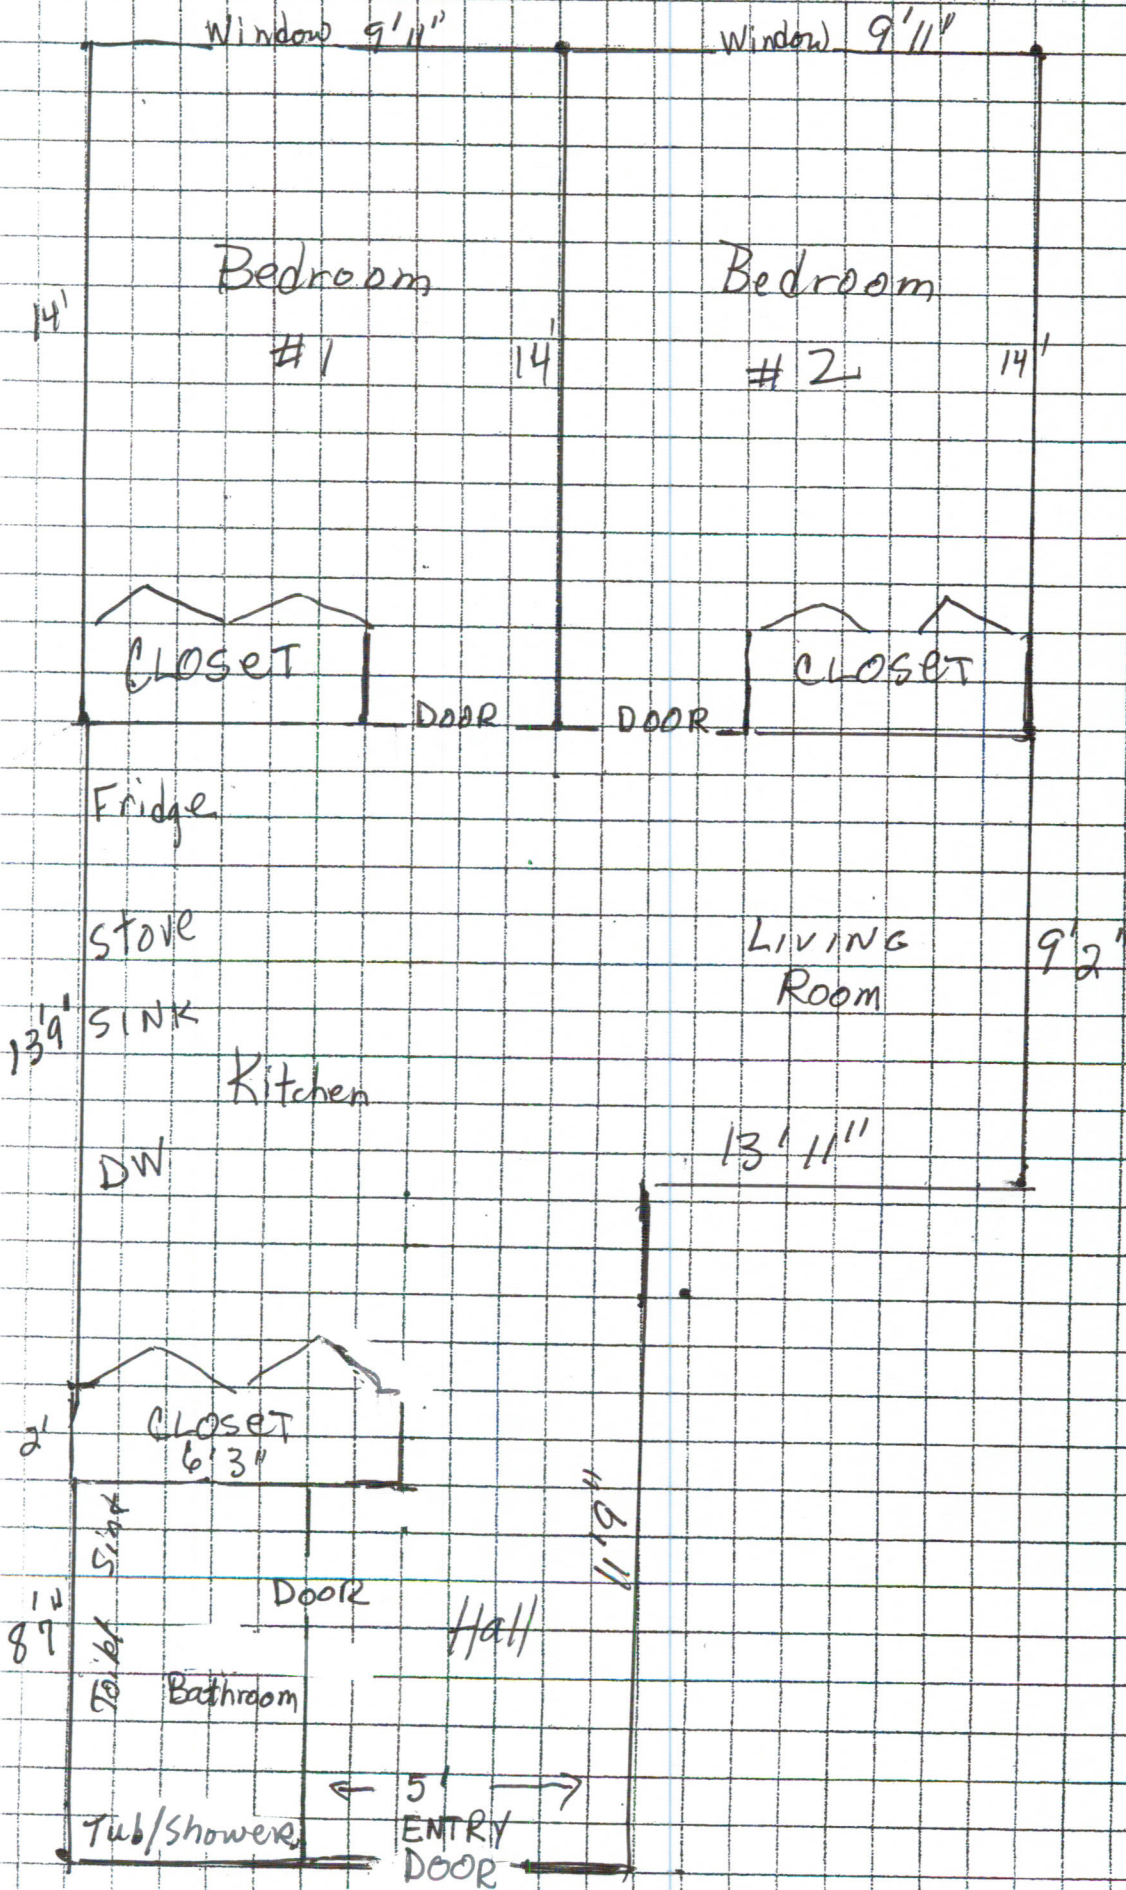

OVERLOOKS CAMPUS

94 Main St.

302

1 skylight in living room

Laminate floors

Faces Campus