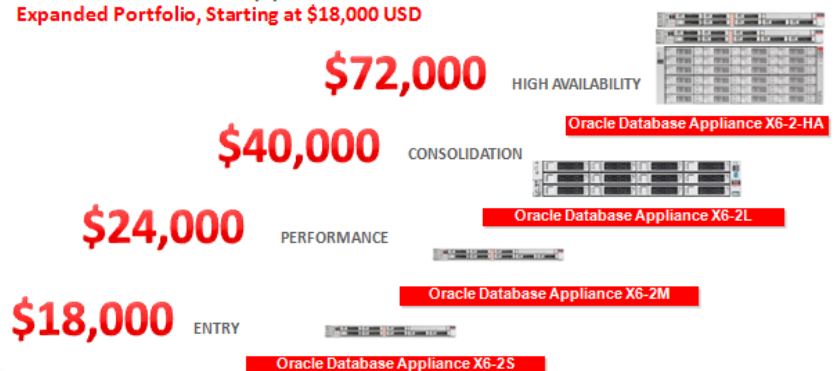

Oracle Database Appliance

Expanded Portfolio, Starting at $18,000 USD