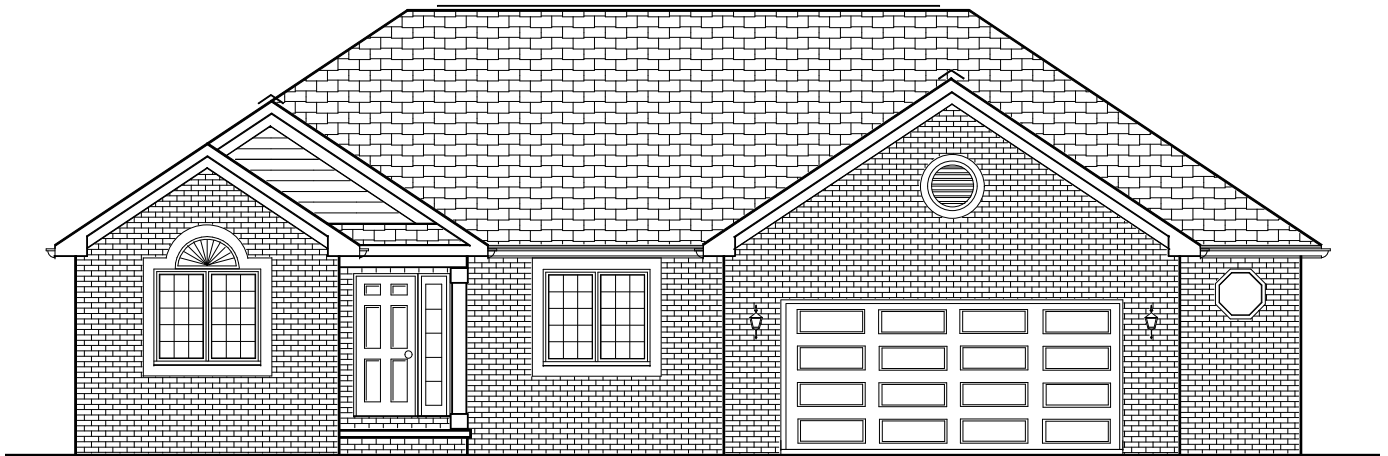

THE ONTARIO

RANCH | 3 BED | 2.5 BATH | 2,013 SQ FT

**6779 ENGLE ROAD, SUITE K
MIDDLEBURG HEIGHTS,
OHIO 44130**

WWW.FIRESIDEBUILDERS.COM

MAIN: 440.243.6820

FAX: 440.243.1820

RANCH | 3 BED | 2.5 BATH | 2,013 SQ FT