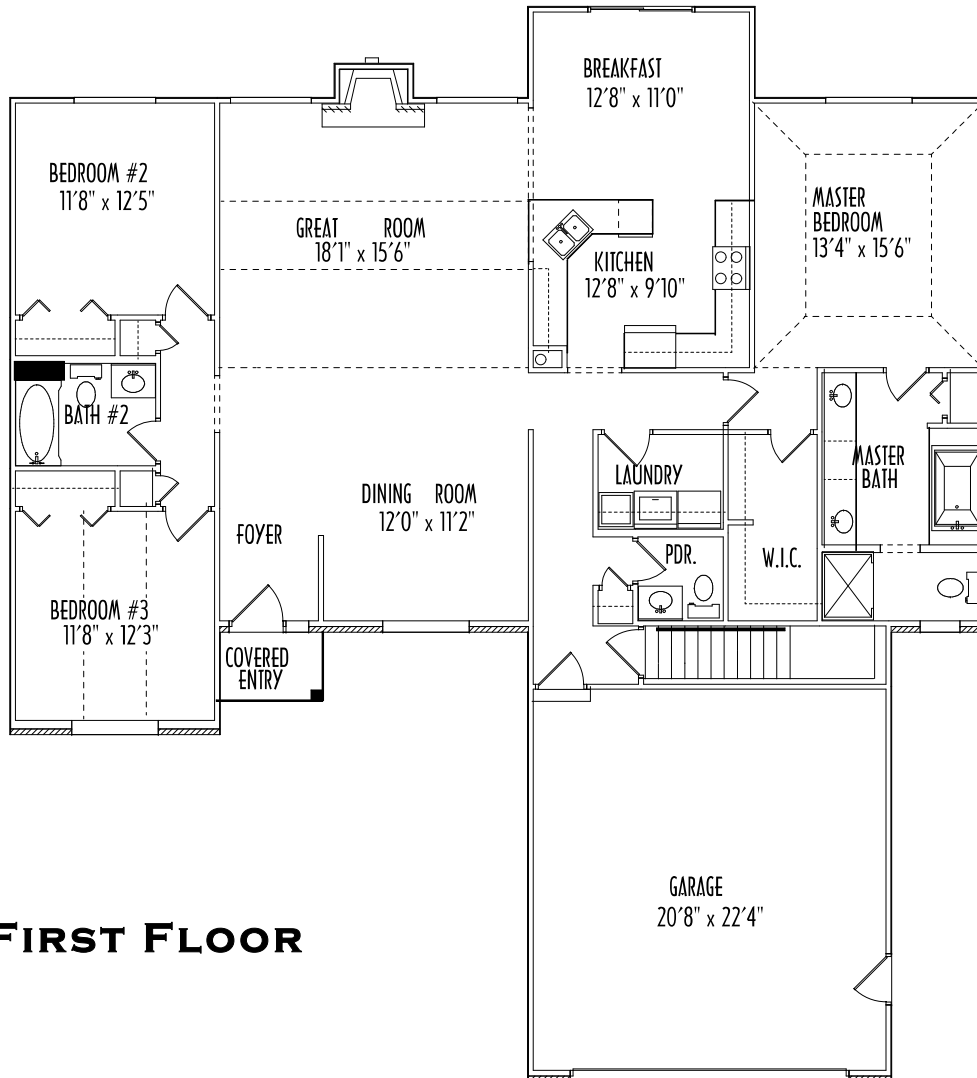

THE ONTARIO

RANCH | 3 BED | 2.5 BATH | 2,013 SQ FT

**6779 ENGLE ROAD, SUITE K
MIDDLEBURG HEIGHTS,
OHIO 44130**

WWW.FIRESIDEBUILDERS.COM

MAIN: 440.243.6820

FAX: 440.243.1820

RANCH | 3 BED | 2.5 BATH | 2,013 SQ FT