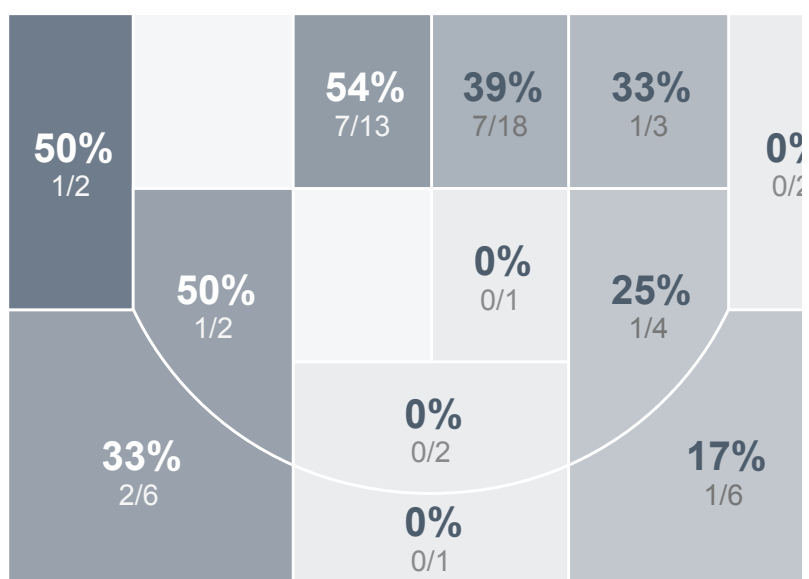

Campbell County High School