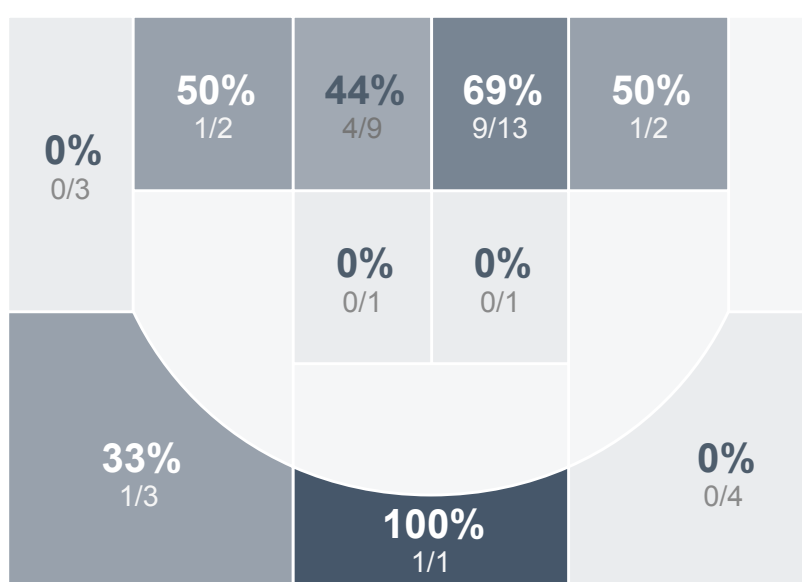

Team Stats

	CHS	CCHS
FG Made/Attempted	17/39	21/60
Field Goal %	43.6%	35.0%
Effective Field Goal %	46.2%	38.3%
2FG Made/Attempted	15/28	17/43
2FG %	53.6%	39.5%
3FG Made/Attempted	2/11	4/17
3FG %	18.2%	23.5%
FT Made/Attempted	23/35	8/17
Free Throw %	65.7%	47.1%
Points Per Possession	0.73	0.69
Transition Points	12	9
Points Off Turnovers	27	18
Second Chance Points	14	6
Points in the Paint	26	28
Offensive Rebounds	9	13
Defense Rebounds	27	21
Assists	11	13
Deflections	24	20
Steals	15	18
Blocks	5	3
Turnovers	34	23
Personal Fouls	15	25
Charges Taken	1	1

Girls Basketball