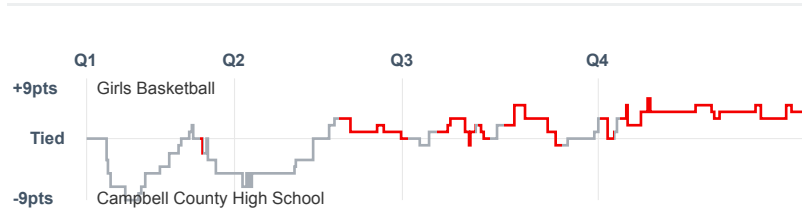

Box Score Report

Girls Basketball vs Campbell County High School - Dec 7, 2017 - W 59-54

Period Stats

	1	2	3	4	
CHS	13	13	16	17	59
CCHS	18	8	13	15	54

Run Graph