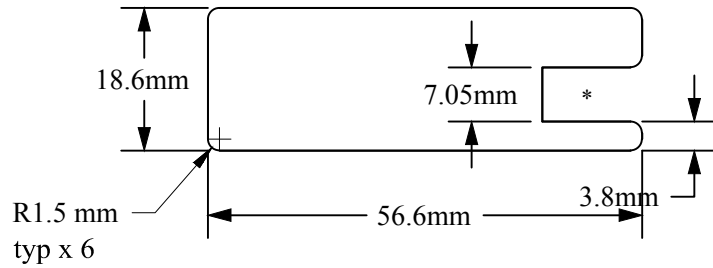

4459

CUT SIZE	3/4" x 59.5mm	REV.	DESCRIPTION	DATE		
LAMINATE SIZE :	6 1/6" / 154mm	1	Changed raw sizes to match 5 mil laminates	Nov 09/05	PROFILE NO :	4459
COMMENTS :		2 TK	Updated Drawing	10/17/06		
		3 CB	Cleaned up drawing added radii x 6	01/20/11		
			Changed company name toOLON.	01/20/11	DRAWN BY: JD	DATE Apr 4/05
TOLERANCE +/- 0.2mm UNLESS SPECIFIED		4 GW	Changed Laminate Slit Size	01/29/14	SCALE: 1 TO 1	SHEET 1 OF 1