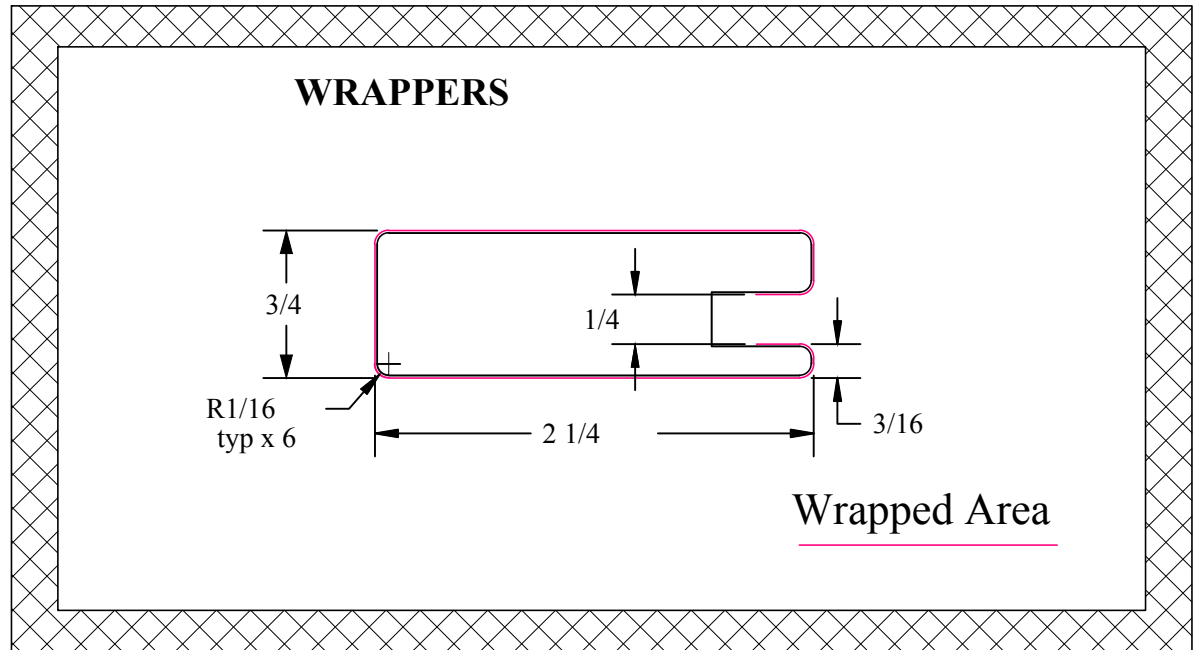

4459

CUT SIZE	3/4" x 59.5mm	REV.	DESCRIPTION	DATE		
LAMINATE SIZE :	6 1/6" / 154mm	1	Changed raw sizes to match 5 mil laminates	Nov 09/05	PROFILE NO :	4459
COMMENTS :		2 TK	Updated Drawing	10/17/06		
		3 CB	Cleaned up drawing added radii x 6	01/20/11		
			Changed company name toOLON.	01/20/11	DRAWN BY: JD	DATE Apr 4/05
TOLERANCE +/- 0.2mm UNLESS SPECIFIED		4 GW	Changed Laminate Slit Size	01/29/14	SCALE: 1 TO 1	SHEET 1 OF 1