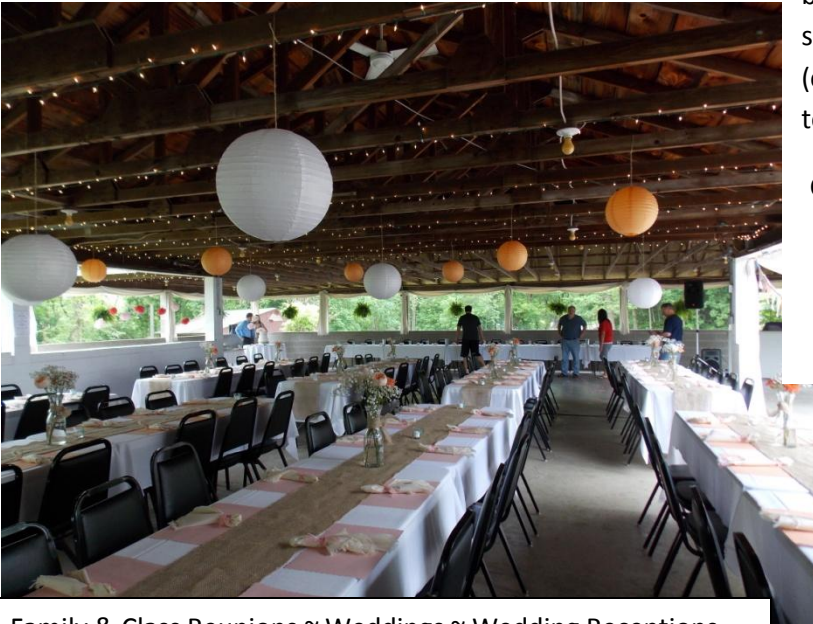

Facilities Rental

Family & Class Reunions ~ Weddings ~ Wedding Receptions
Company Picnics ~ Fund-raising Events ~ Birthday Parties
Banquets ~ Concerts

Newark Männerchor Park is one of Licking County's best kept secrets. Privately situated in a park-like setting alongside the river, the clubhouse & pavilion (covered shelter house) are available for rent together or separately. Package rates are available.

Outside Covered Pavilion

- ❖ Seating for 200+
- ❖ Full Bar
- ❖ Covered Space for Bands/DJ and Dancing

Kitchen

- ❖ Large Commercial Kitchen for Food Preparation, etc.
- ❖ Plenty of Refrigeration & Freezer Space
- ❖ Ovens Available for Fee