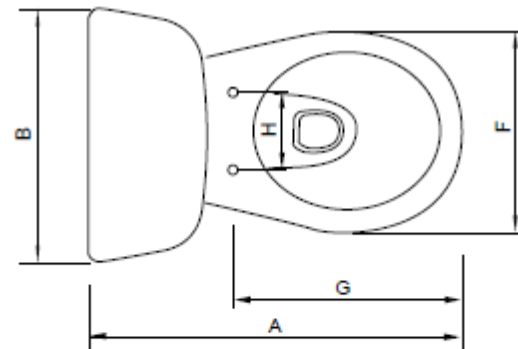

CABALO

Where performance meets design.

Z58R16/S22338 Winnipeg

Features:

- 16.5" height from floor to the top of the bowl rim
- 1.01 GPF/3.8L high efficiency flush
- 2" completely glazed trapway
- 3" diameter flapper
- Anti-siphon quiet refill valve, non ballcock style
- jet siphon action bowl flush design
- Large water surface in bowl
- White or chrome plated trip lever
- 12" rough in
- With Lined tank
- Toilet seat not included, but available
- Includes two color matched bolt caps, tank to bowl bolts and rubber tank to bowl gasket
- Available in white

	inch	mm
A	27.6	700
B	18.7	475
C	31.5	800
D	11.3	288
E	16.6	422
F	14.3	362
G	16.5	420
H	5.5	140