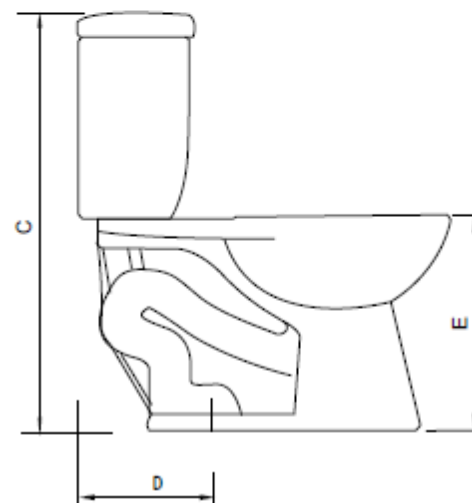

CABALO

Where performance meets design.

Z58R16/S22338 Winnipeg

Features:

- 16.5" height from floor to the top of the bowl rim
- 1.01 GPF/3.8L high efficiency flush
- 2" completely glazed trapway
- 3" diameter flapper
- Anti-siphon quiet refill valve, non ballcock style
- jet siphon action bowl flush design
- Large water surface in bowl
- White or chrome plated trip lever
- 12" rough in
- With Lined tank
- Toilet seat not included, but available
- Includes two color matched bolt caps, tank to bowl bolts and rubber tank to bowl gasket
- Available in white

	inch	mm
A	27.6	700
B	18.7	475
C	31.5	800
D	11.3	288
E	16.6	422
F	14.3	362
G	16.5	420
H	5.5	140