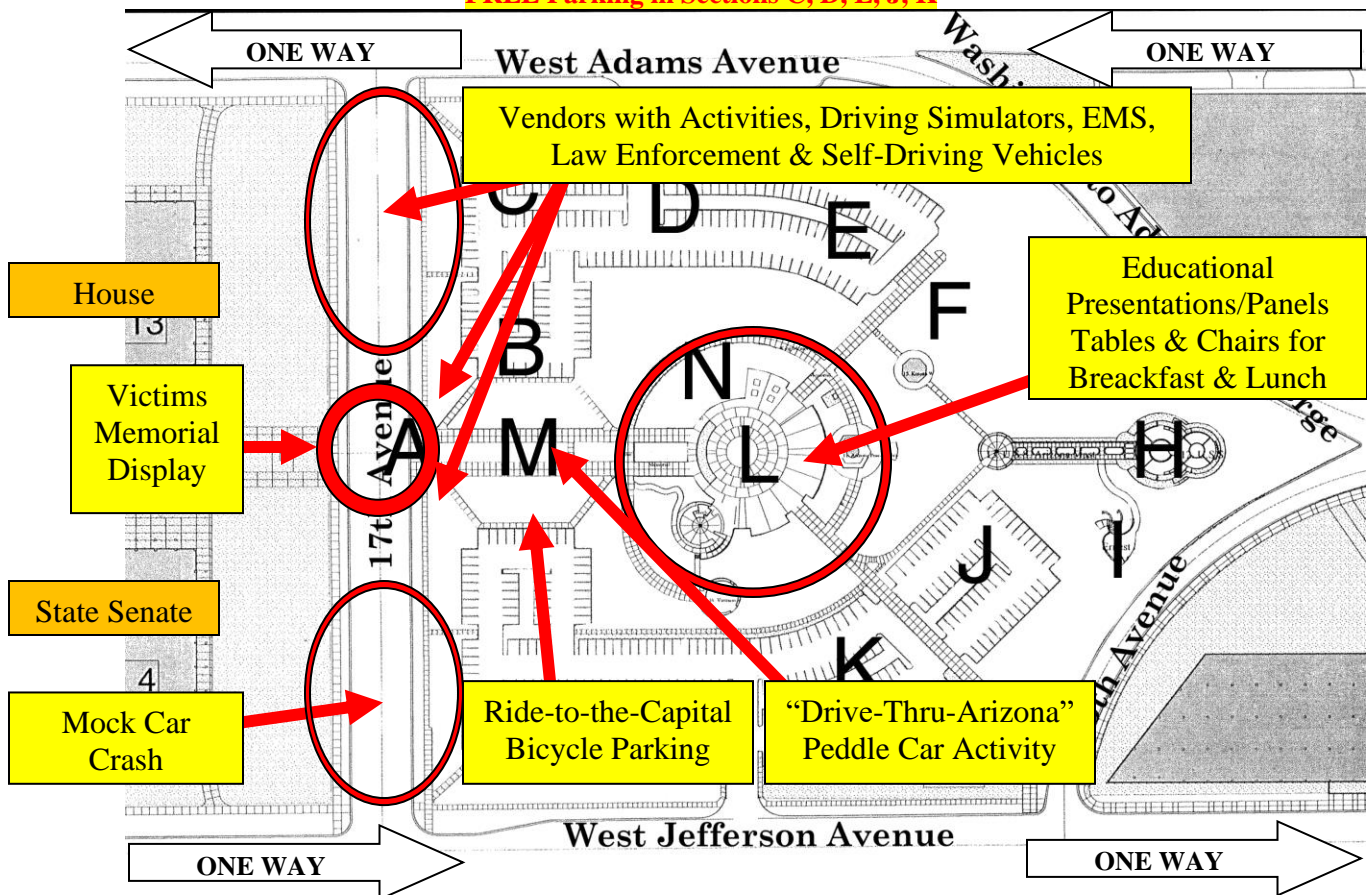

ANNUAL ARIZONA

**DISTRACTED
DRIVING**
S U M M I T

Educate – Enforce - Engage

*Wesley Bolin Memorial Plaza
Wednesday January 22, 2020
8:30AM – 3:00PM*

General Site Map

Logistics Page 1 of 2

-N-

FREE Parking in Sections C, D, E, J, K

ANNUAL ARIZONA
DISTRACTED DRIVING
S U M M I T

Educate – Enforce - Engage

*Wesley Bolin Memorial Plaza
Wednesday January 22, 2020
8:30AM – 3:00PM*

Enlargement of Section L
Logistics Page 2 of 2

-N-