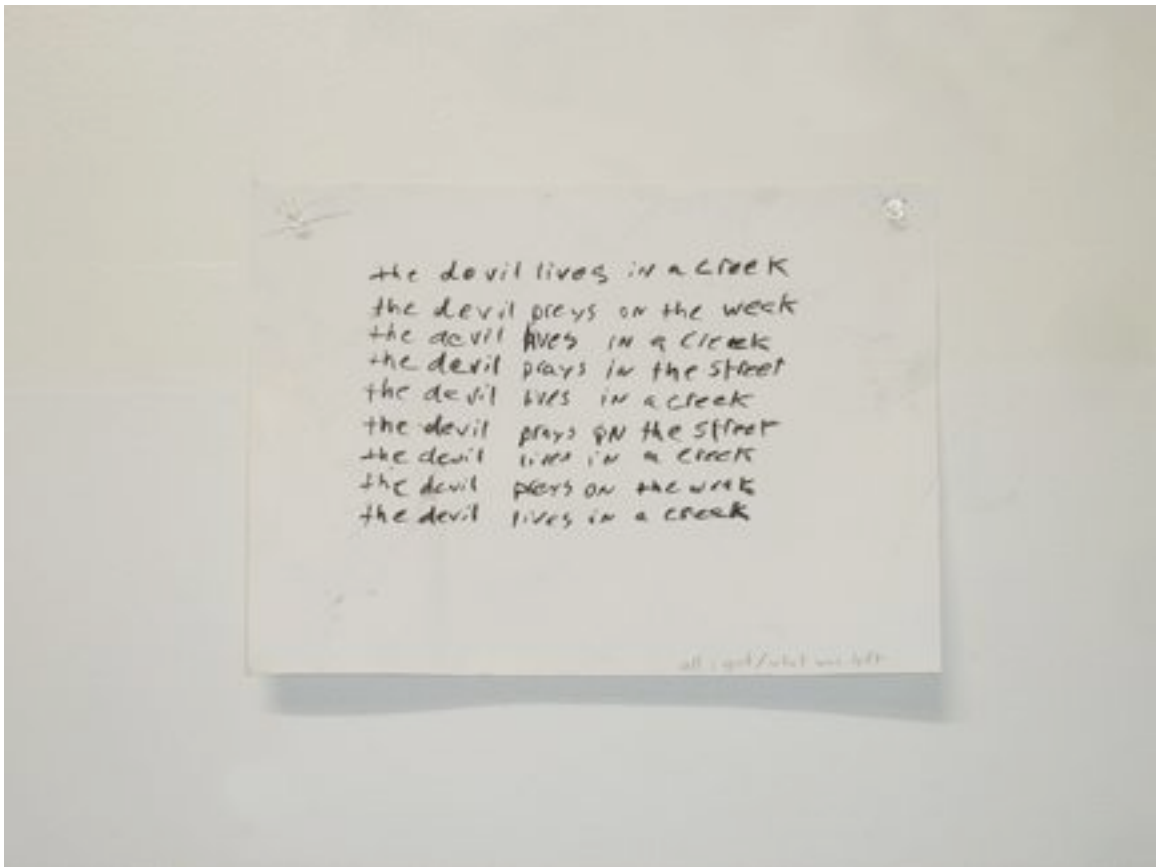

PEREGRINEPROGRAM

500 W Cermak Rd #727, Chicago, IL 60616 • www.peregrineprogram.com • 312.451.1780 ed@peregrineprogram.com

devil
charcoal on paper, 16" x 20"