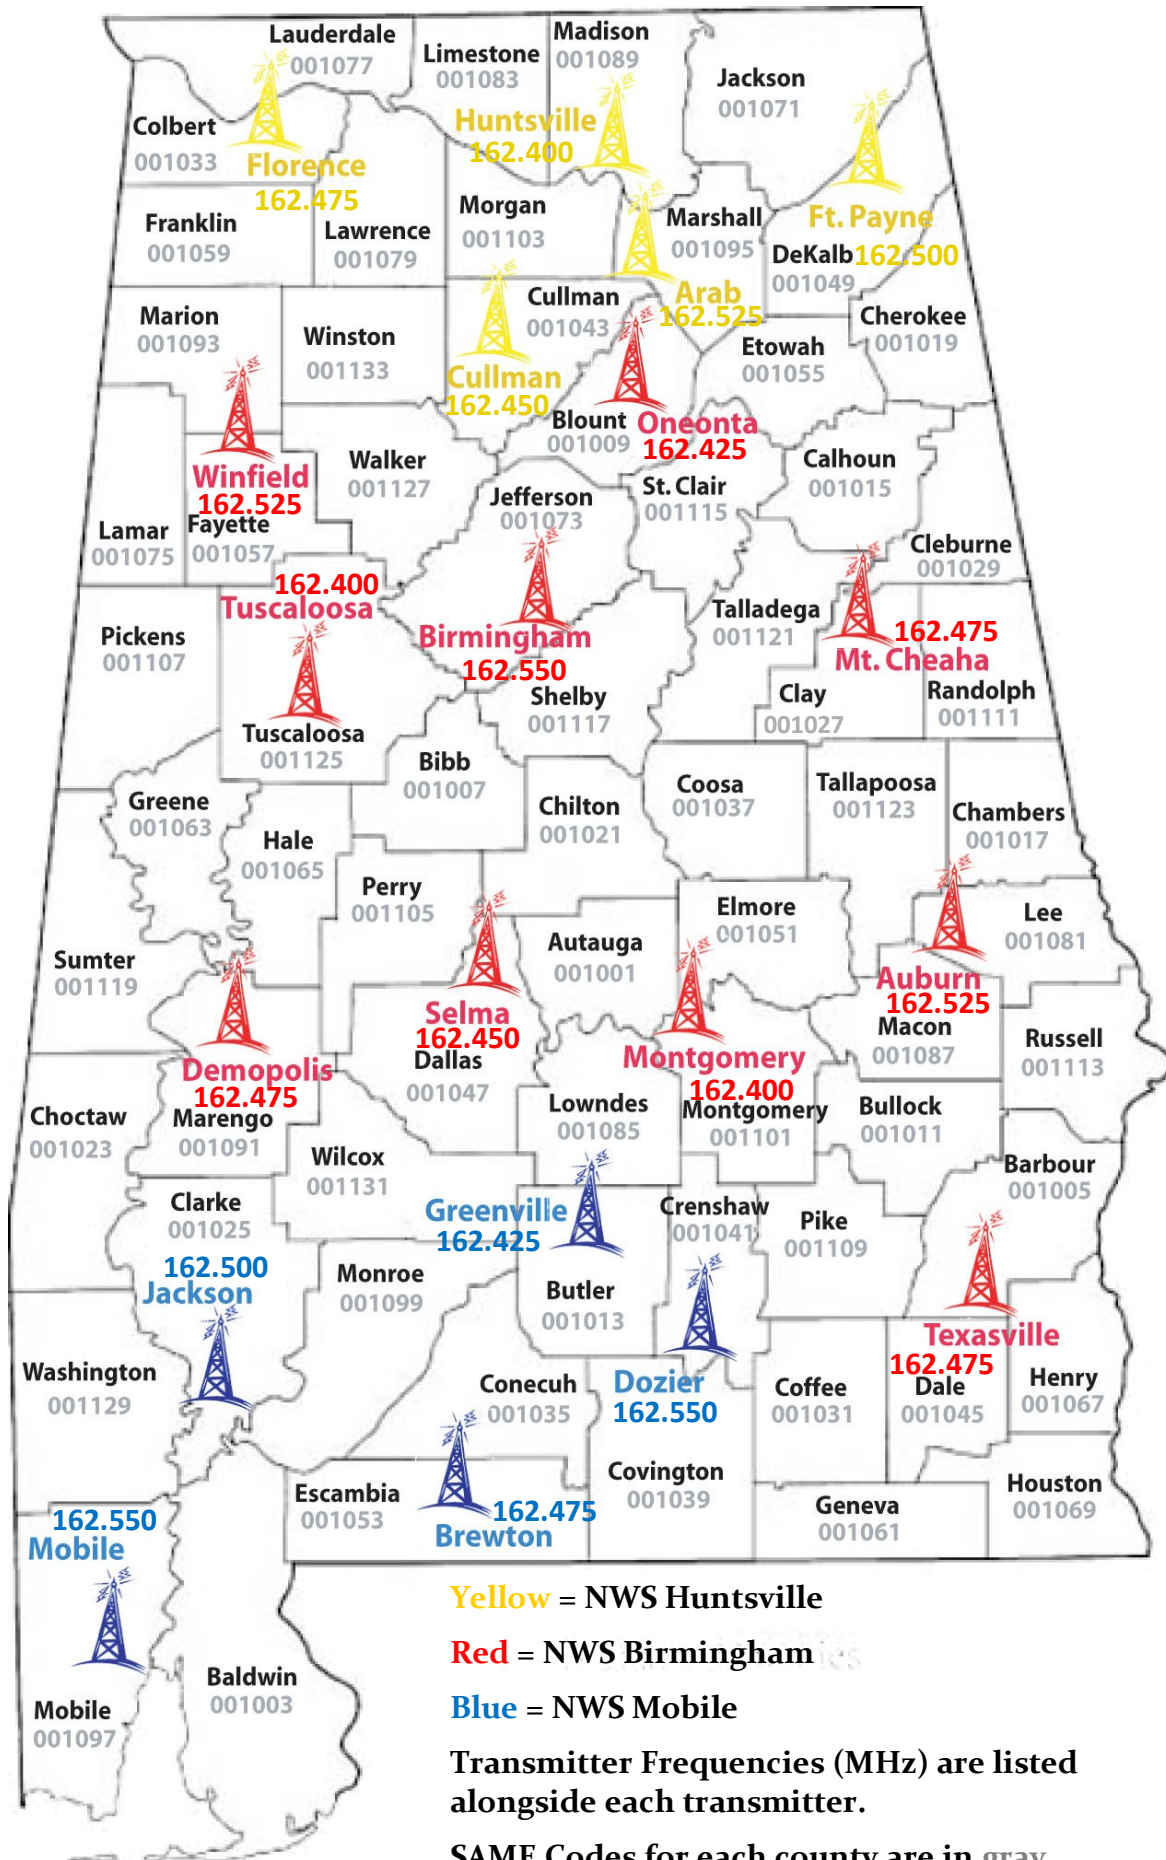

# Alabama NWR Transmitter Locations

**Yellow** = NWS Huntsville

**Red** = NWS Birmingham

**Blue** = NWS Mobile

Transmitter Frequencies (MHz) are listed alongside each transmitter.

SAME Codes for each county are in gray.

# Alabama NWR Transmitter Coverage