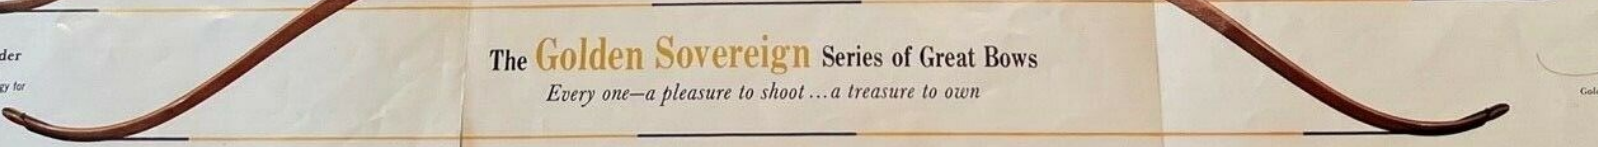

Golden Conqueror unstrung

Golden Crusader

Golden Crusader unstrung

The Golden Sovereign Series of Great Bows

Every one—a pleasure to shoot...a treasure to own