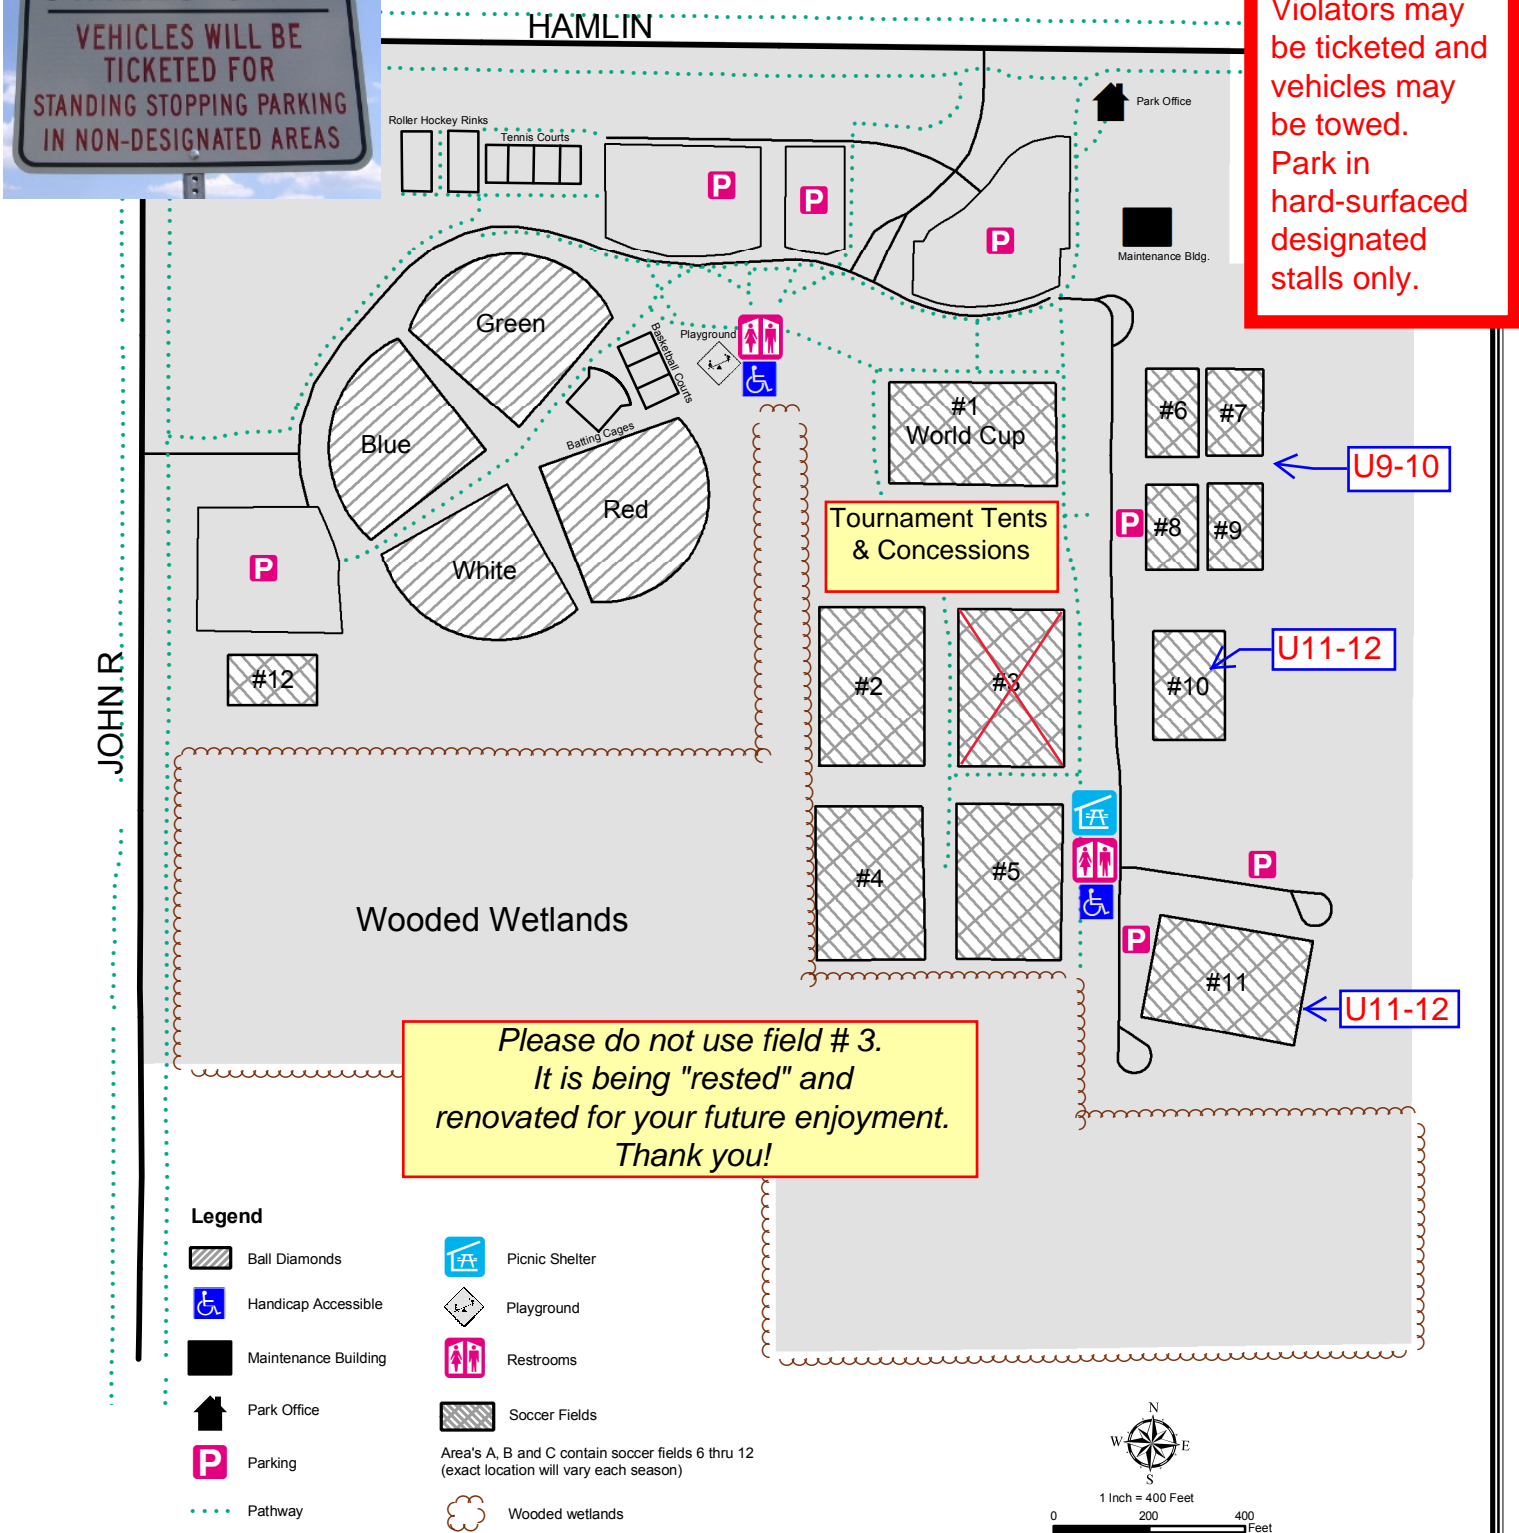

PARK IN DESIGNATED STALLS ONLY
 VEHICLES WILL BE TICKETED FOR STANDING STOPPING PARKING IN NON-DESIGNATED AREAS

City of Rochester Hills
 Earl E. Borden Park
 Michigan Soccer Classic 2018 Memorial Day weekend

No parking on grass anywhere. Violators may be ticketed and vehicles may be towed. Park in hard-surfaced designated stalls only.

Please do not use field # 3.
 It is being "rested" and renovated for your future enjoyment.
 Thank you!

Legend

- Ball Diamonds
 - Handicap Accessible
 - Maintenance Building
 - Park Office
 - Parking
 - Pathway
 - Picnic Shelter
 - Playground
 - Restrooms
 - Soccer Fields
 - Wooded wetlands
- Area's A, B and C contain soccer fields 6 thru 12 (exact location will vary each season)