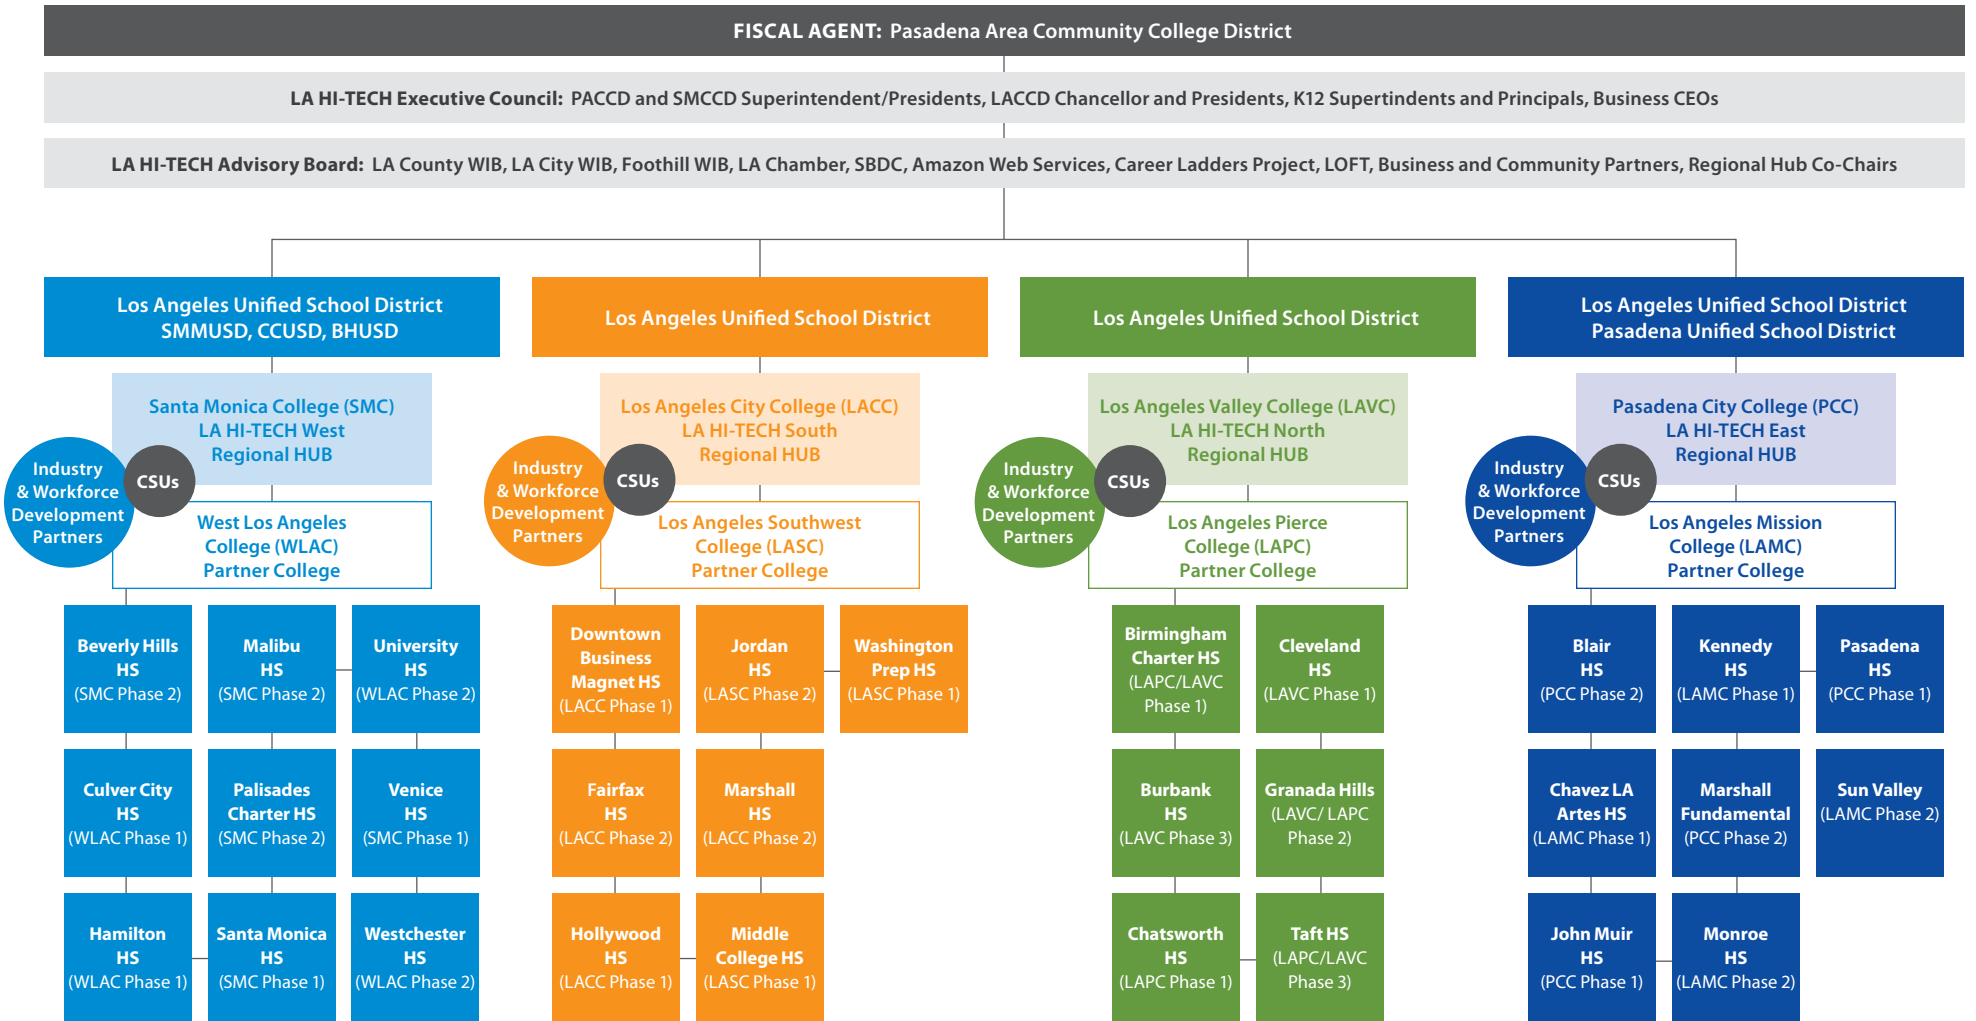

Regional Hub Design

INFORMATION AND COMMUNICATIONS TECHNOLOGIES & ARTS, MEDIA, AND ENTERTAINMENT INDUSTRIES REGIONAL HUB HIGH SCHOOL PATHWAY ALIGNMENT

SMC, WLAC

- Software Systems and Development
- Design, Visual, and Media Arts
- Internships, Job Shadowing, Work Experience
- Work-Based Learning, Mentoring, Student Leadership

LACC, LASC

- Information Support and Services
- Design, Visual, and Media Arts
- Internships, Job Shadowing, Work Experience
- Work-Based Learning, Mentoring, Student Leadership

LAVC, LAPC

- Information Support and Services
- Design, Visual, and Media Arts
- Internships, Job Shadowing, Work Experience
- Work-Based Learning, Mentoring, Student Leadership

PCC, LAMC

- Software Systems and Development
- Design, Visual, and Media Arts
- Internships, Work-Based Learning, Mentoring
- Job Shadowing, Work Experience, Student Leadership