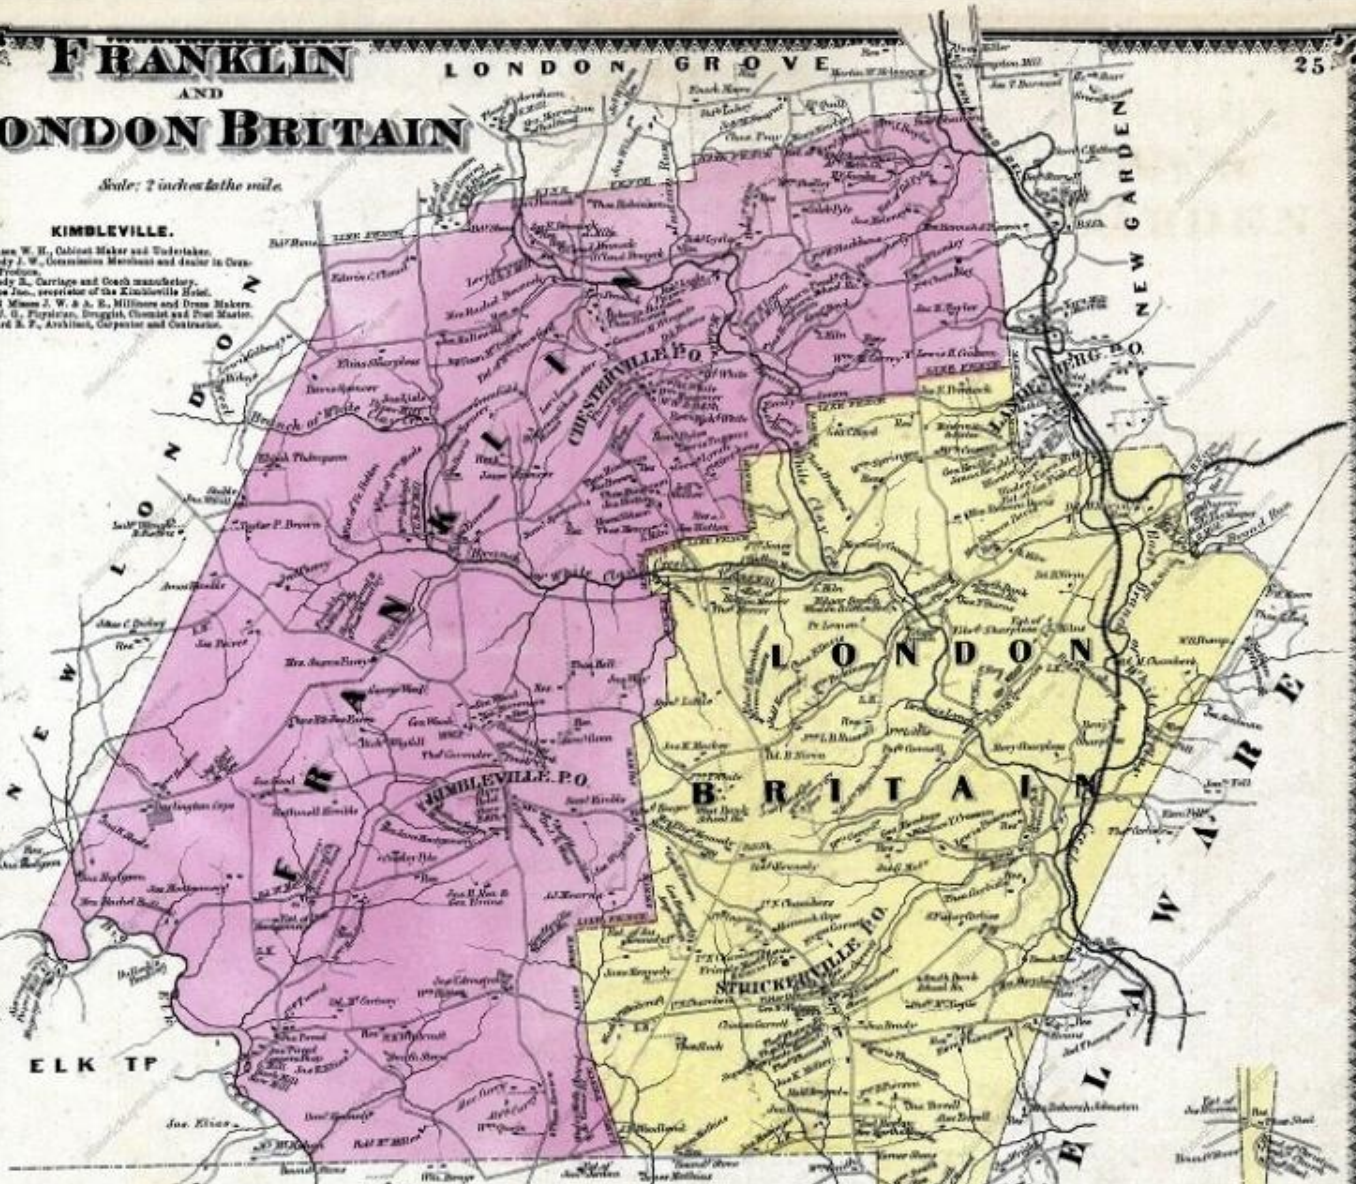

FRANKLIN AND LONDON BRITAIN

LONDON GROVE

Scale: 2 inches to the mile.

KIMBLEVILLE.

MARYLAND

LONDON BRITAIN.

MECHANICSVILLE

WHEELANDVILLE P. O.