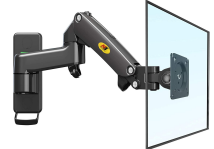

24" – 35" Double Extension Gas-strut Flexi Wall Mount

MODEL #	VESA
F300	75x75 to 400x400mm