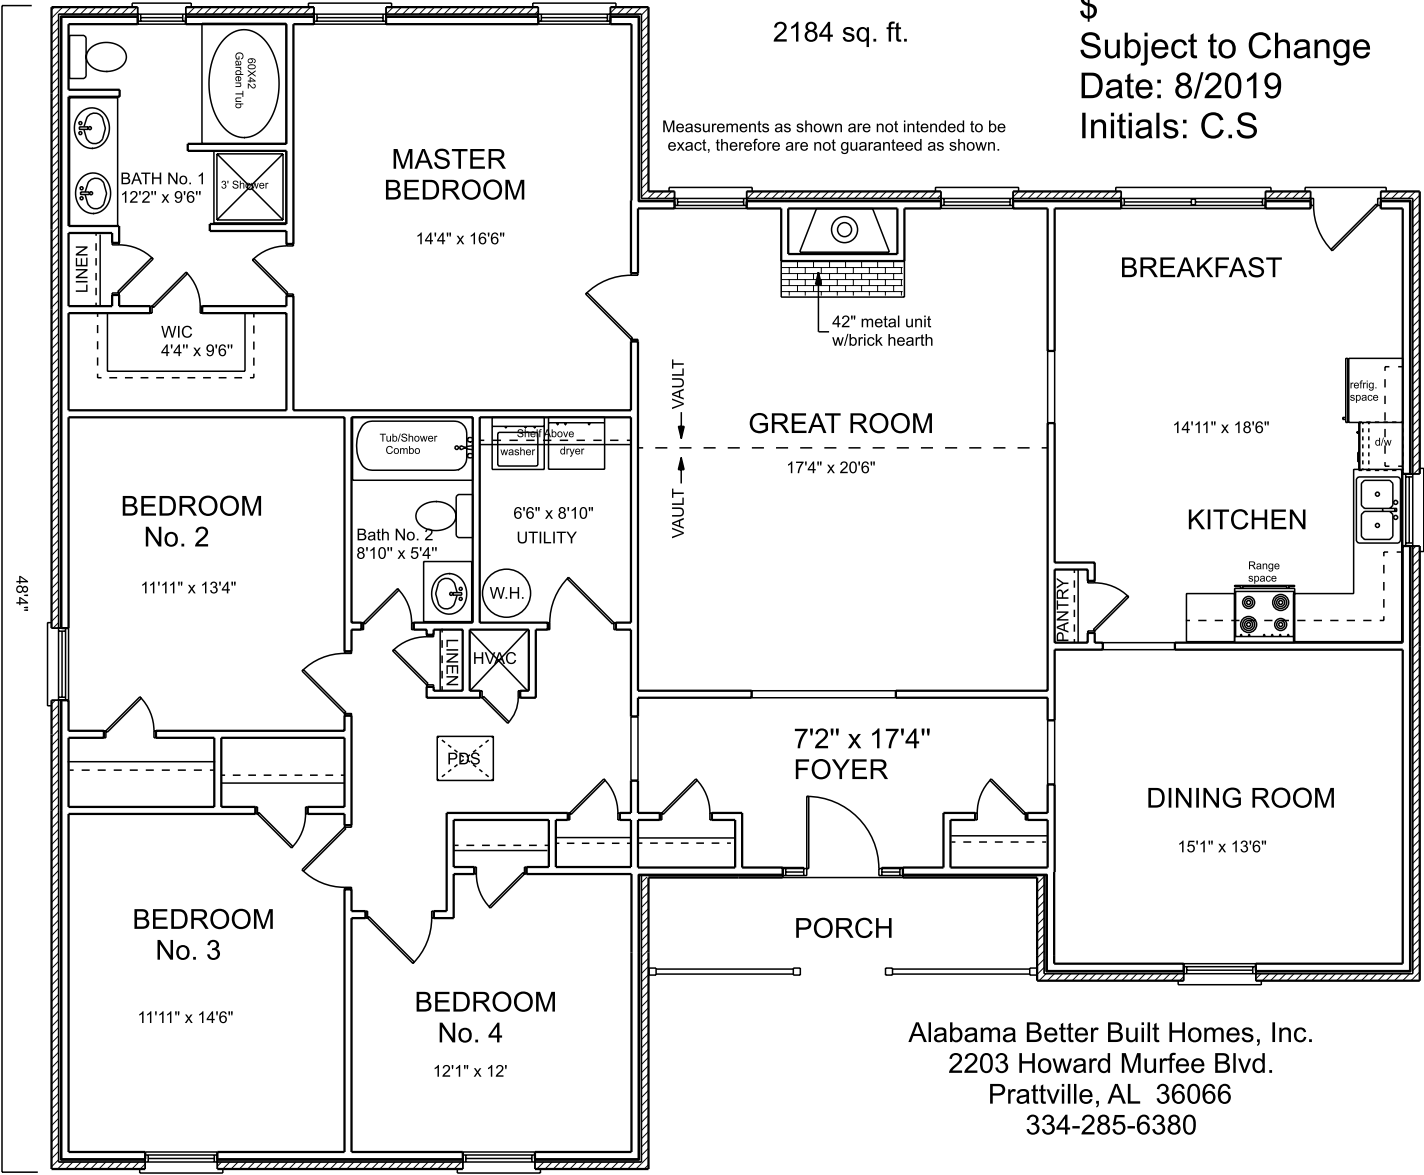

THE BELLEMEADE II

\$
Subject to Change
Date: 8/2019
Initials: C.S

Alabama Better Built Homes, Inc.
2203 Howard Murfee Blvd.
Prattville, AL 36066
334-285-6380