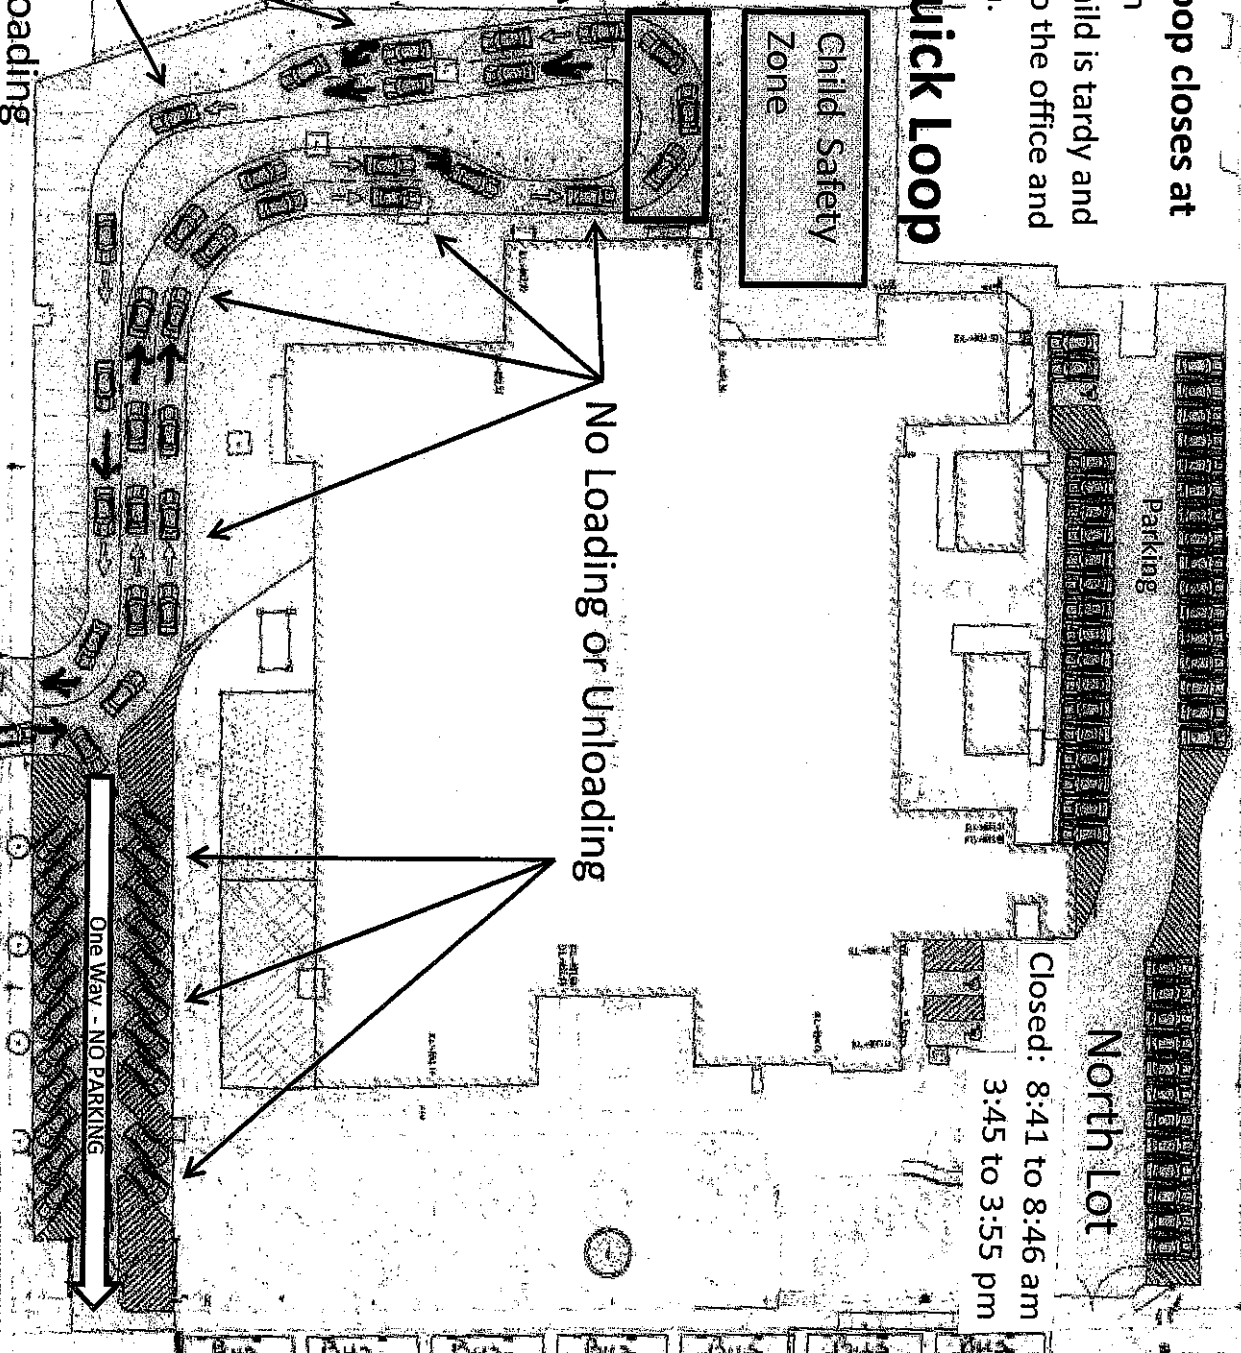

30 Second Quick Loop closes at

8:41 am

After this time, your child is tardy and needs to be escorted to the office and signed in.

30 Second Quick Loop

SINGLE FILE

Loading/Unloading

Zone

Merge to single file, wait for all 3 cars to pull away, pull all the way forward.

NO PARKING
No Loading or Unloading

8 Mile Road

North Lot

Closed: 8:41 to 8:46 am
3:45 to 3:55 pm

One Way - NO PARKING

South Lot Closed: 8:41 to 8:46 am
3:45 to 3:55 pm

Guardian parks and accompaniers crm

BUS LOADING ZONE