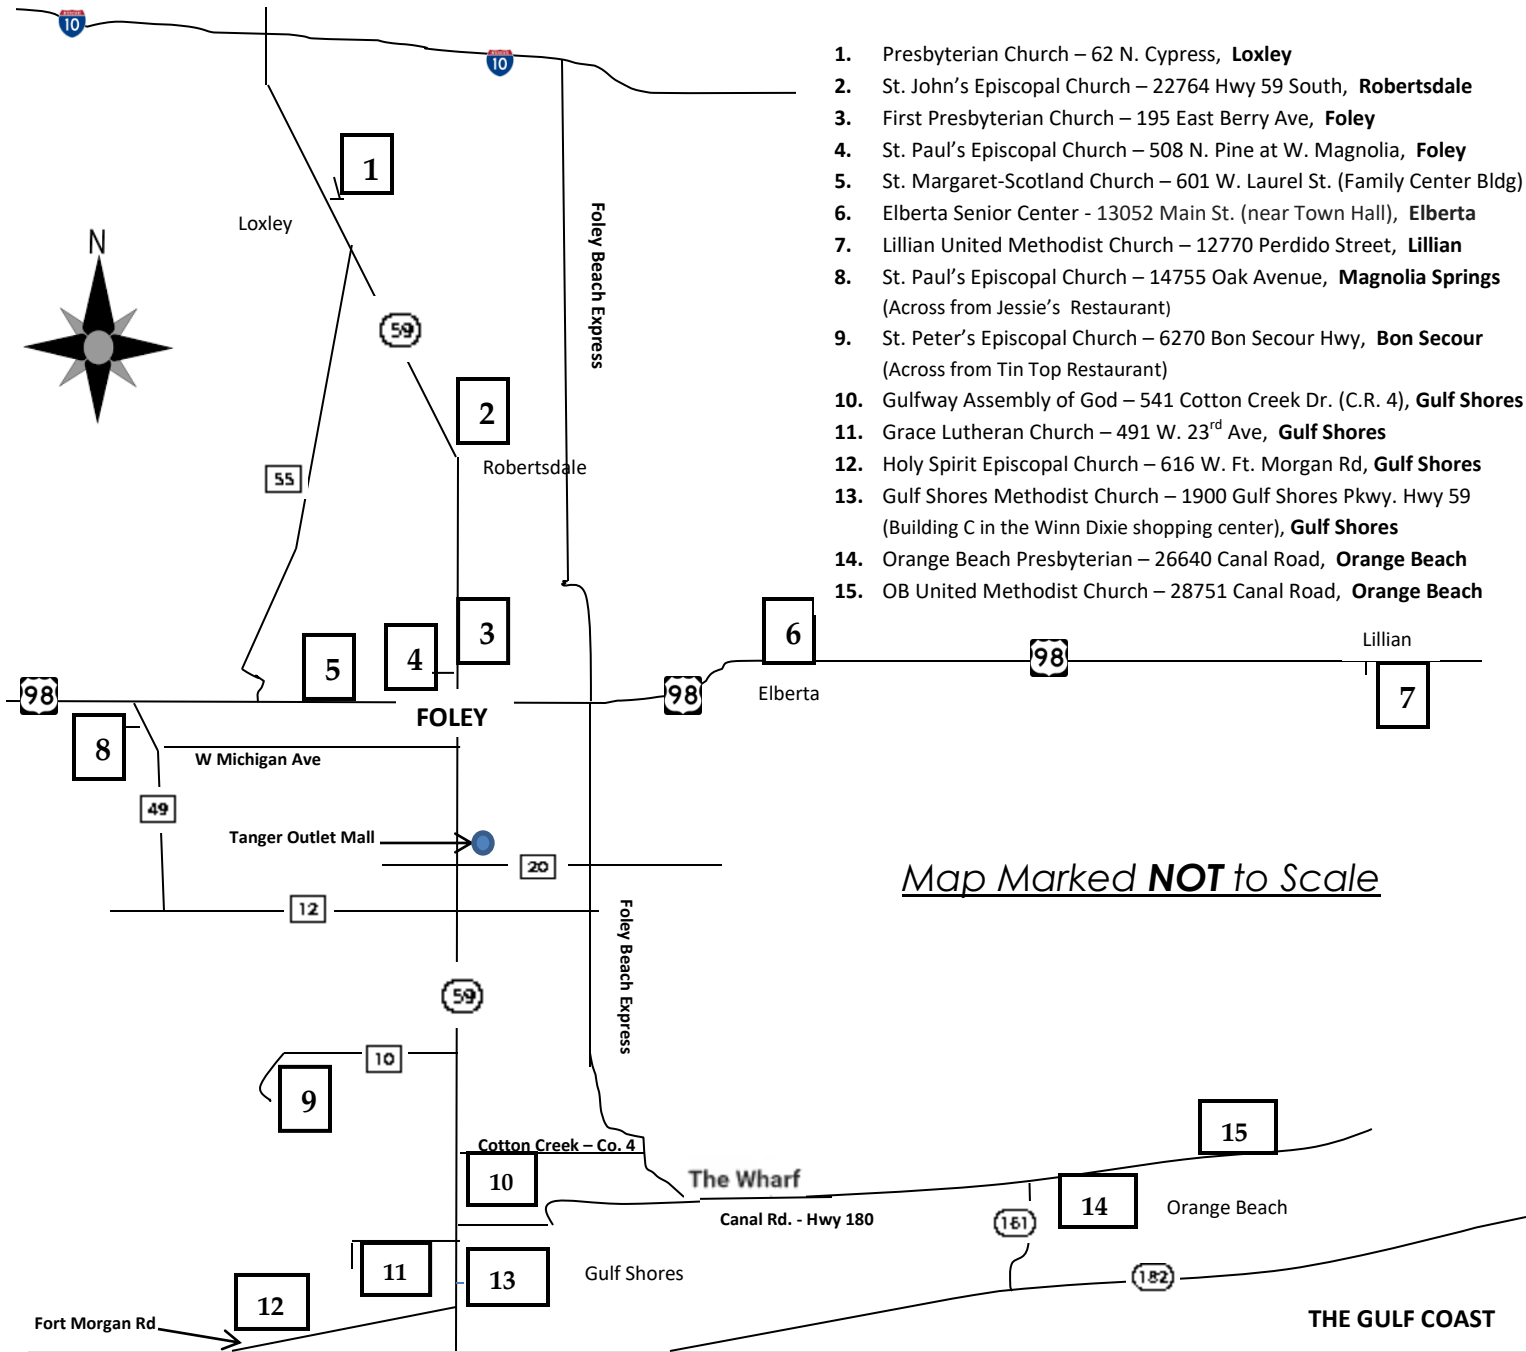

1. Presbyterian Church – 62 N. Cypress, **Loxley**
2. St. John’s Episcopal Church – 22764 Hwy 59 South, **Robertsdale**
3. First Presbyterian Church – 195 East Berry Ave, **Foley**
4. St. Paul’s Episcopal Church – 508 N. Pine at W. Magnolia, **Foley**
5. St. Margaret-Scotland Church – 601 W. Laurel St. (Family Center Bldg) **Foley**
6. Elberta Senior Center - 13052 Main St. (near Town Hall), **Elberta**
7. Lillian United Methodist Church – 12770 Perdido Street, **Lillian**
8. St. Paul’s Episcopal Church – 14755 Oak Avenue, **Magnolia Springs**
  (Across from Jessie’s Restaurant)
9. St. Peter’s Episcopal Church – 6270 Bon Secour Hwy, **Bon Secour**
  (Across from Tin Top Restaurant)
10. Gulfway Assembly of God – 541 Cotton Creek Dr. (C.R. 4), **Gulf Shores**
11. Grace Lutheran Church – 491 W. 23rd Ave, **Gulf Shores**
12. Holy Spirit Episcopal Church – 616 W. Ft. Morgan Rd, **Gulf Shores**
13. Gulf Shores Methodist Church – 1900 Gulf Shores Pkwy. Hwy 59
  (Building C in the Winn Dixie shopping center), **Gulf Shores**
14. Orange Beach Presbyterian – 26640 Canal Road, **Orange Beach**
15. OB United Methodist Church – 28751 Canal Road, **Orange Beach**

*Map Marked **NOT** to Scale*