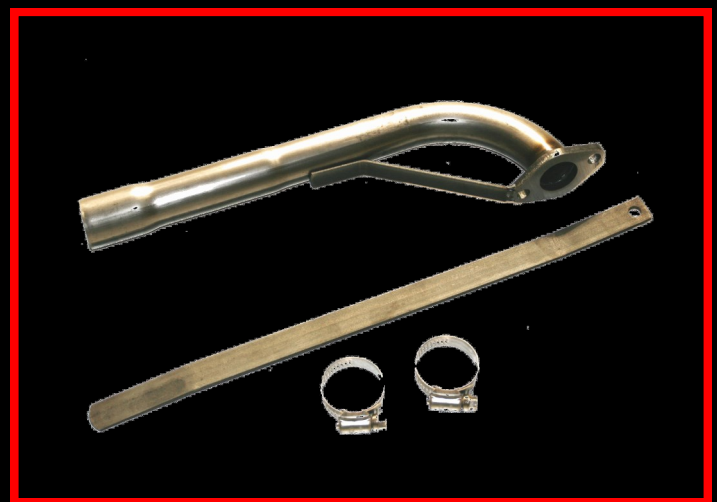

## **INTRODUCES 4 NEW PIPE KITS**

**STOCK CLONE OPEN PIPE**

**LIST \$ 40.97**

**KIT P/N 5435K-1**

**HONDA/CLONE GX-390**

**STRAIGHT BACK PIPE**

**LIST \$ 39.96**

**KIT P/N 5437K-1**

**ANIMAL CURVED PIPE**

**LIST \$ 48.48**

**KIT P/N 5513K-1**

**ANIMAL CURVED CANDY CANE PIPE**

**LIST \$ 40.83**

**KIT P/N 5515K-1**

**CALL YOUR  
RLV DISTRIBUTOR TO ORDER!**