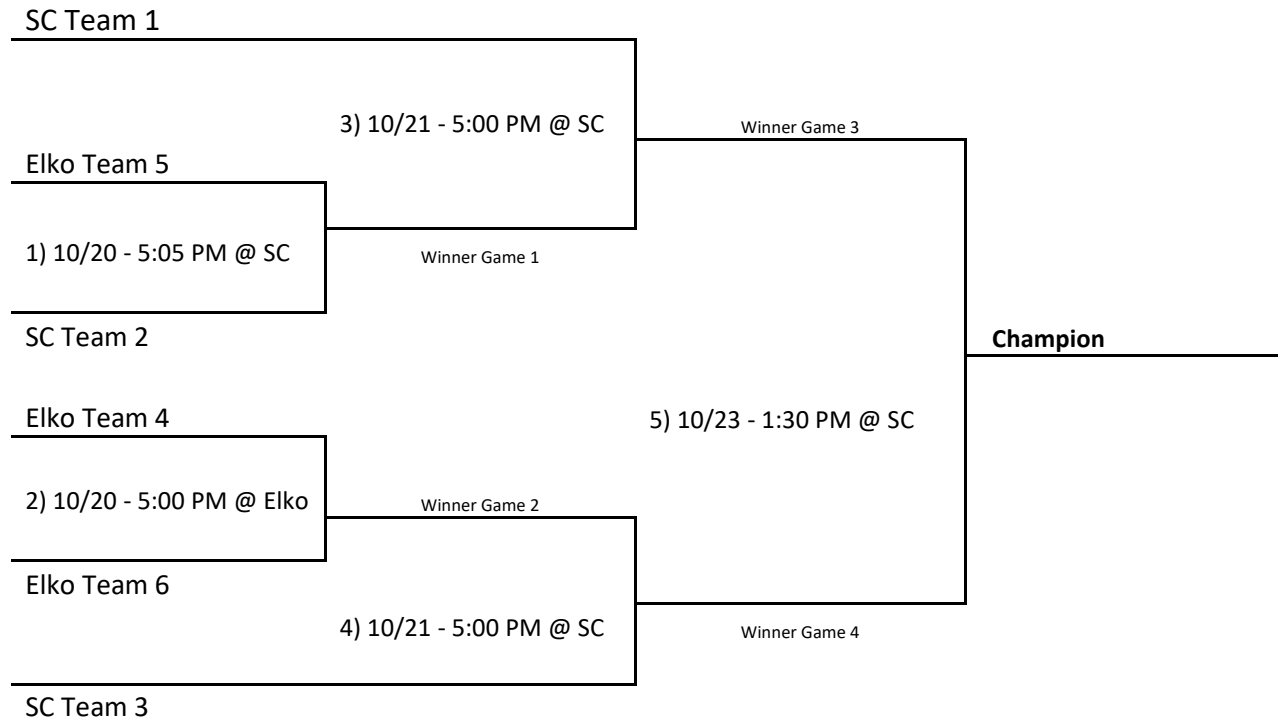

**NNYSA
12U Girls Tournament**

No Practices October 20-23

Spring Creek: Schuckmann's Sports Complex, located on Springfield Parkway

Elko - Mountain View Fields Located on Argent Avenue

Games that end in a tie will immediately go into a 5 v 5 shoot-out to determine the winner.

NNYSA 12U Boys Tournament

No Practices October 20-23

Spring Creek: Schuckmann's Sports Complex, located on Springfield Parkway

Elko - Mountain View Fields Located on Argent Avenue

Games that end in a tie will immediately go into a 5 v 5 shoot-out to determine the winner.

NNYSA 15U Coed Tournament

No Practices October 20-23

Spring Creek: Schuckmann's Sports Complex, located on Springfield Parkway

Elko - Mountain View Fields Located on Argent Avenue

Games that end in a tie will immediately go into a shoot-out to determine the winner.