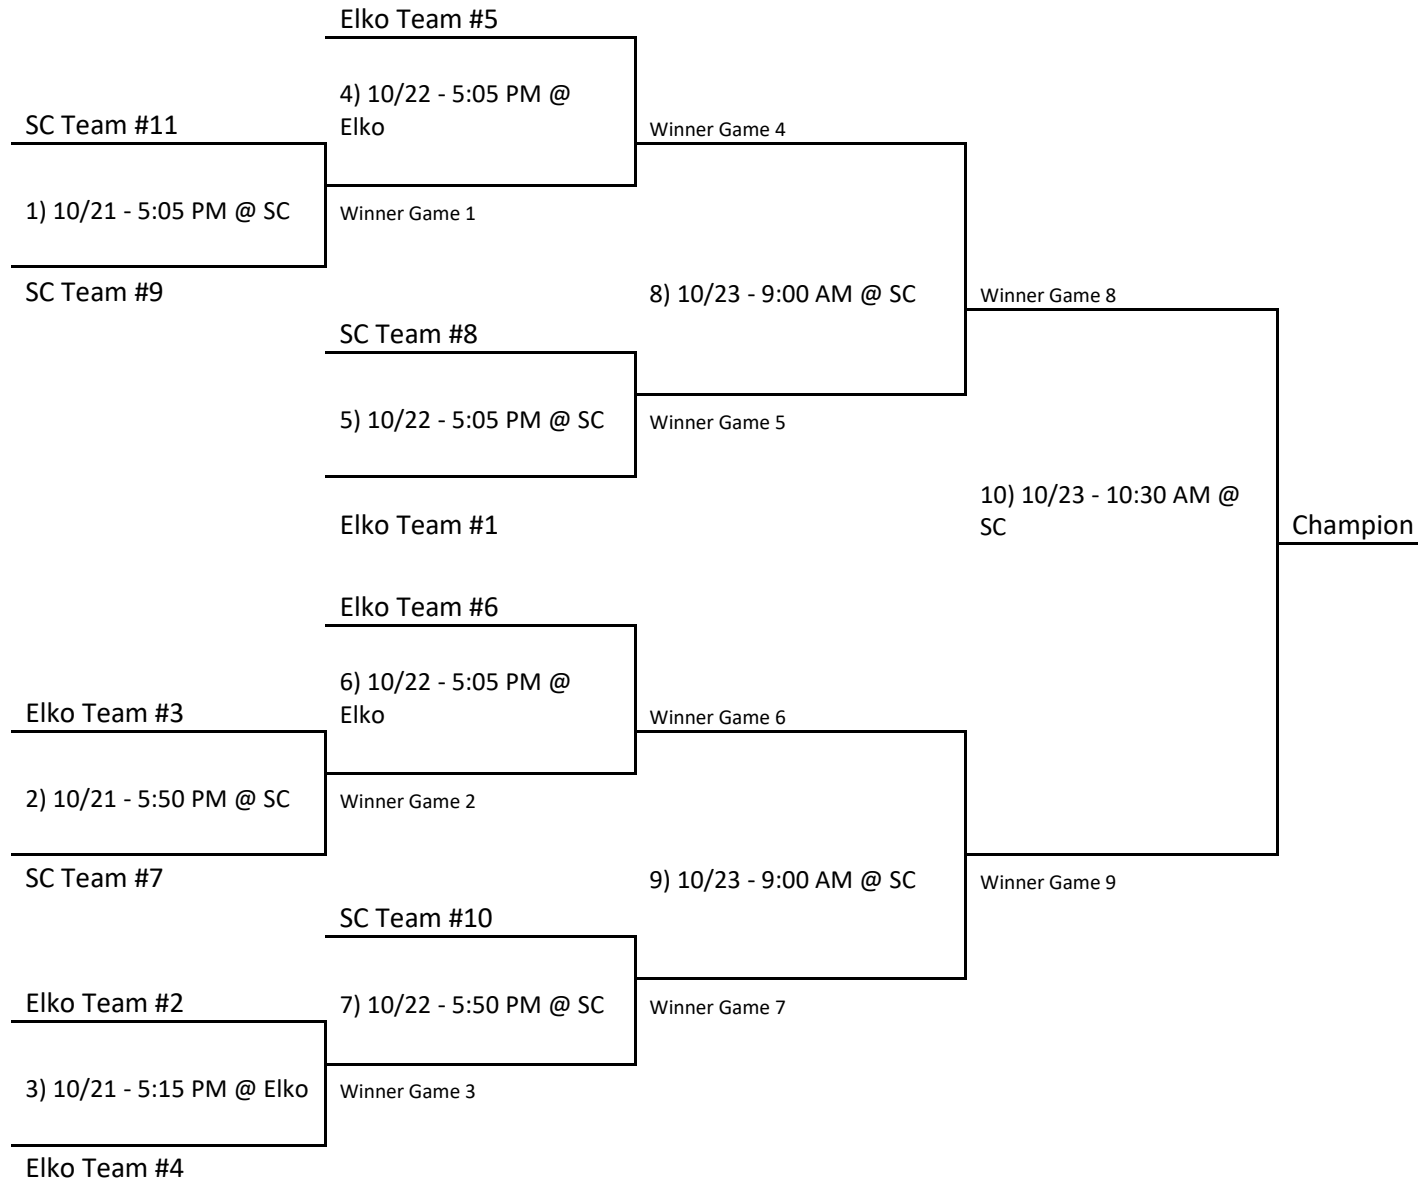

Northern Nevada Youth Soccer 7U Girls Single Elimination Tournament

No Practices October 20-23

Spring Creek: Schuckmann's Sports Complex, located on Springfield Parkway

Elko - Mountain View Fields Located on Argent Avenue

Games that end in a tie will immediately go into a 5 v 5 shoot-out to determine the winner.

Northern Nevada Youth Soccer 7U Boys Single Elimination Tournament

No Practices October 20-23

Spring Creek: Schuckmann's Sports Complex, located on Springfield Parkway

Elko - Mountain View Fields Located on Argent Avenue

Games that end in a tie will immediately go into a 5 v 5 shoot-out to determine the winner.

Northern Nevada Youth Soccer

8U Girls Tournament

No Practices October 19-23

Games that end in a tie will immediately go into a 5 v 5 shoot-out from half field to determine the winner.

Spring Creek: Schuckmann's Sports Complex, located on Springfield Parkway

Elko - Mountain View Fields Located on Argent Avenue