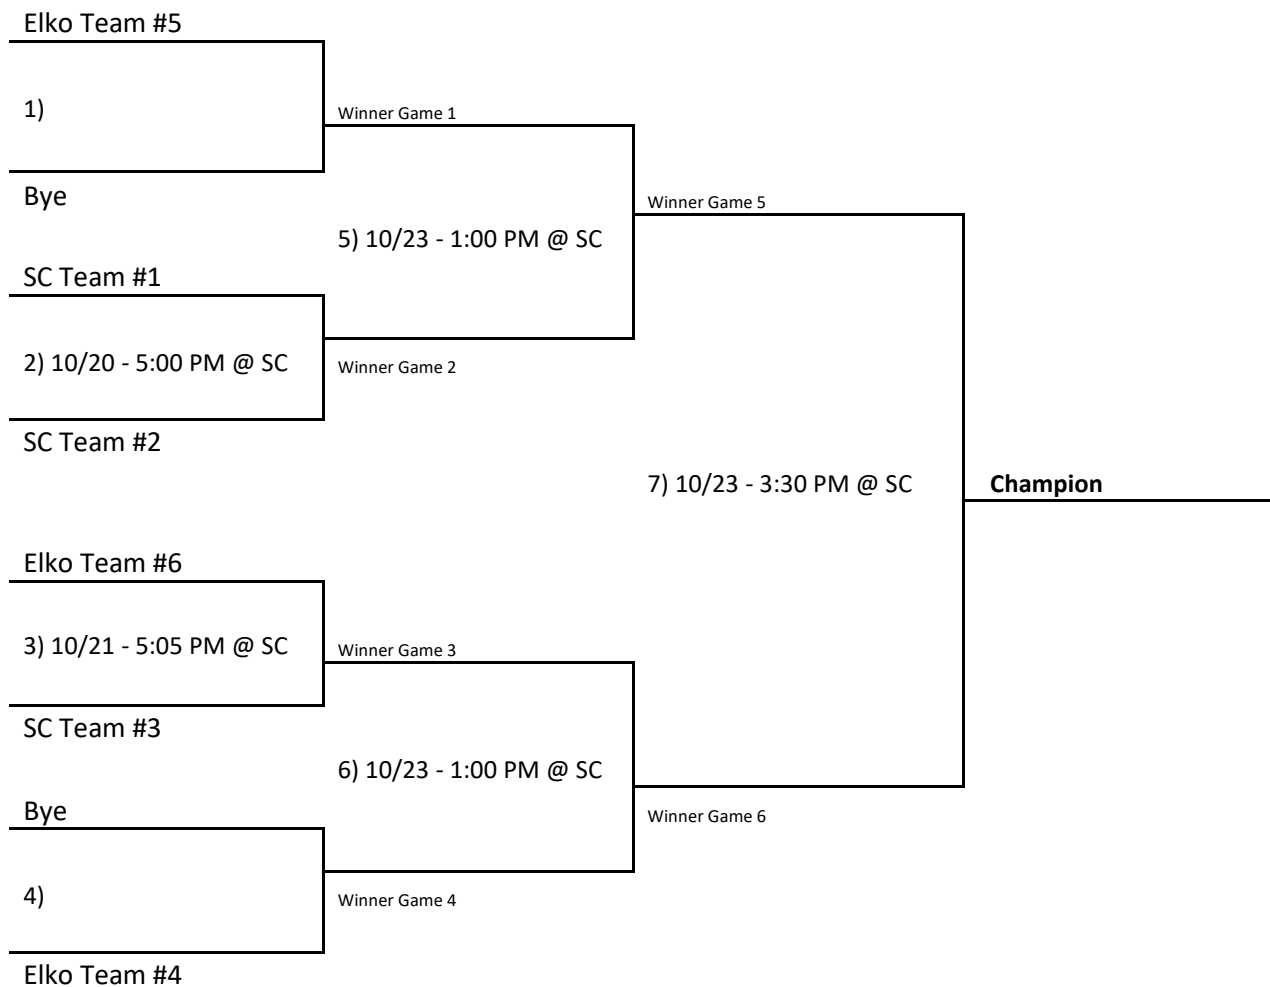

NNYSA 12U Boys Tournament

No Practices October 20-23

Spring Creek: Schuckmann's Sports Complex, located on Springfield Parkway

Elko - Mountain View Fields Located on Argent Avenue

Games that end in a tie will immediately go into a 5 v 5 shoot-out to determine the winner.