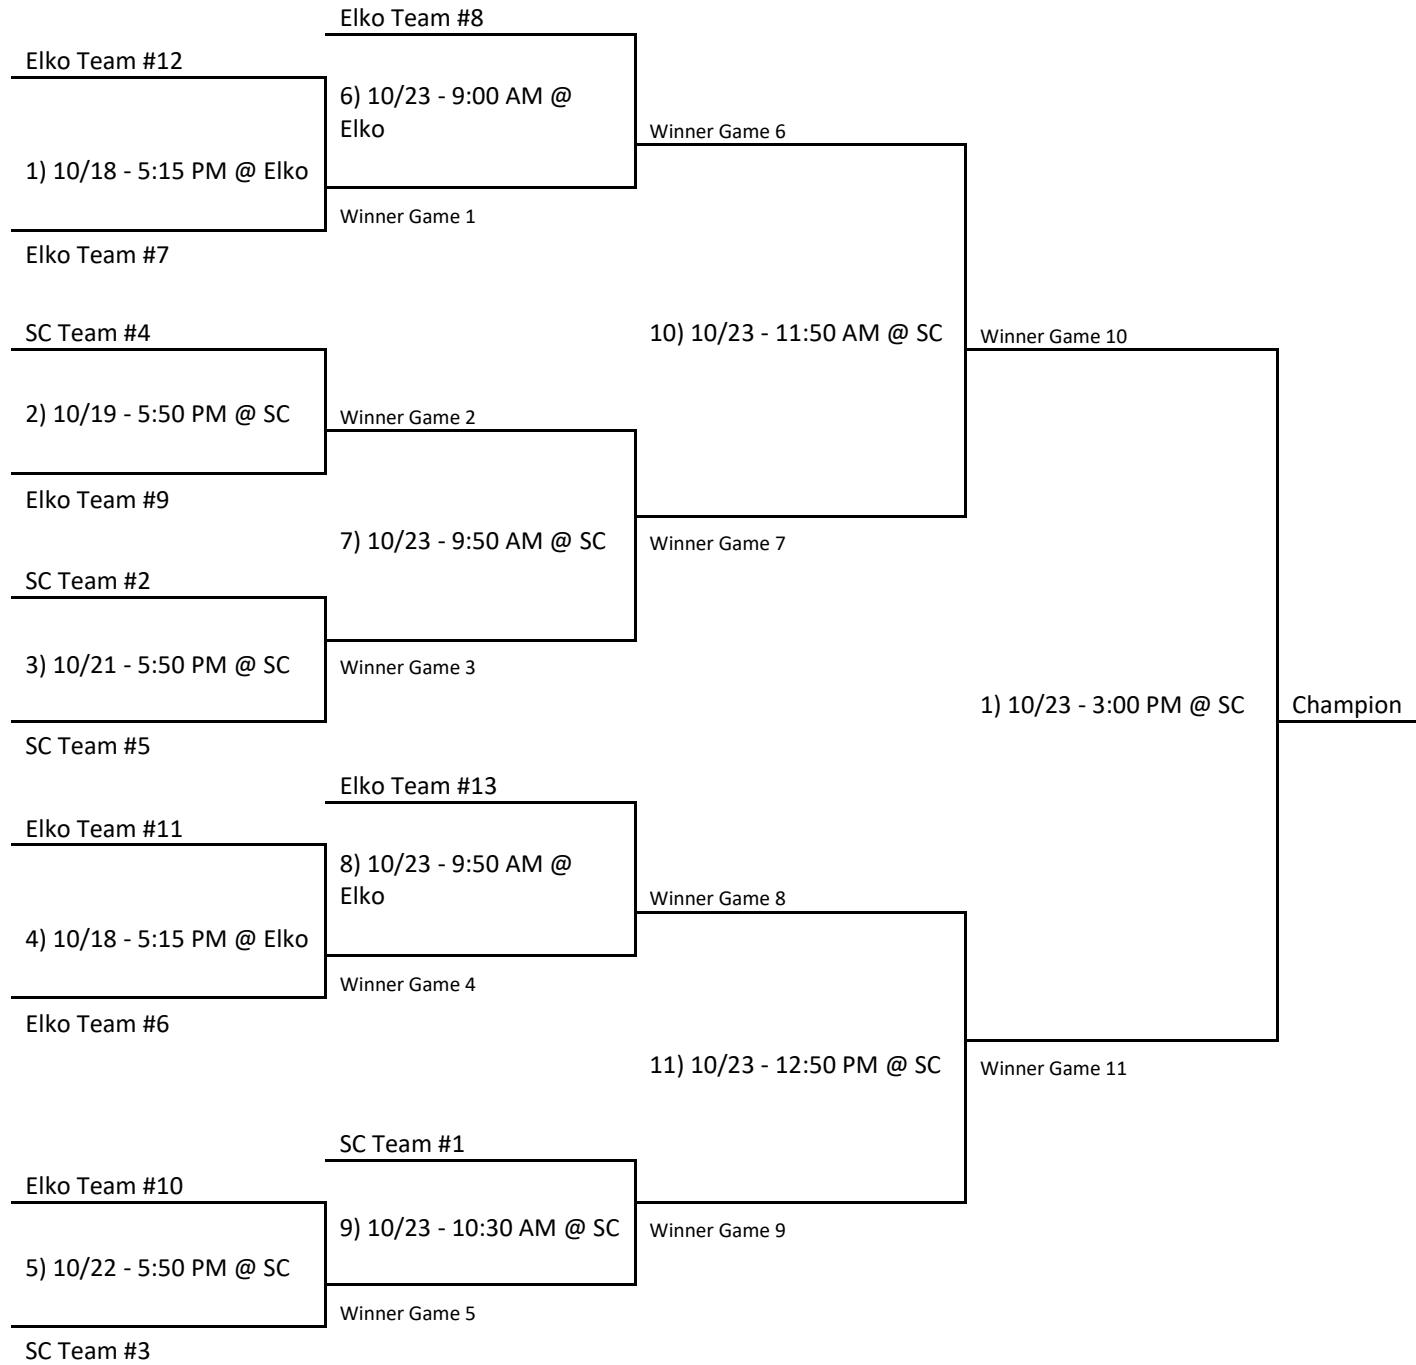

Northern Nevada Youth Soccer 8U Boys Tournament

No Practices October 20-23

Spring Creek: Schuckmann's Sports Complex, located on Springfield Parkway