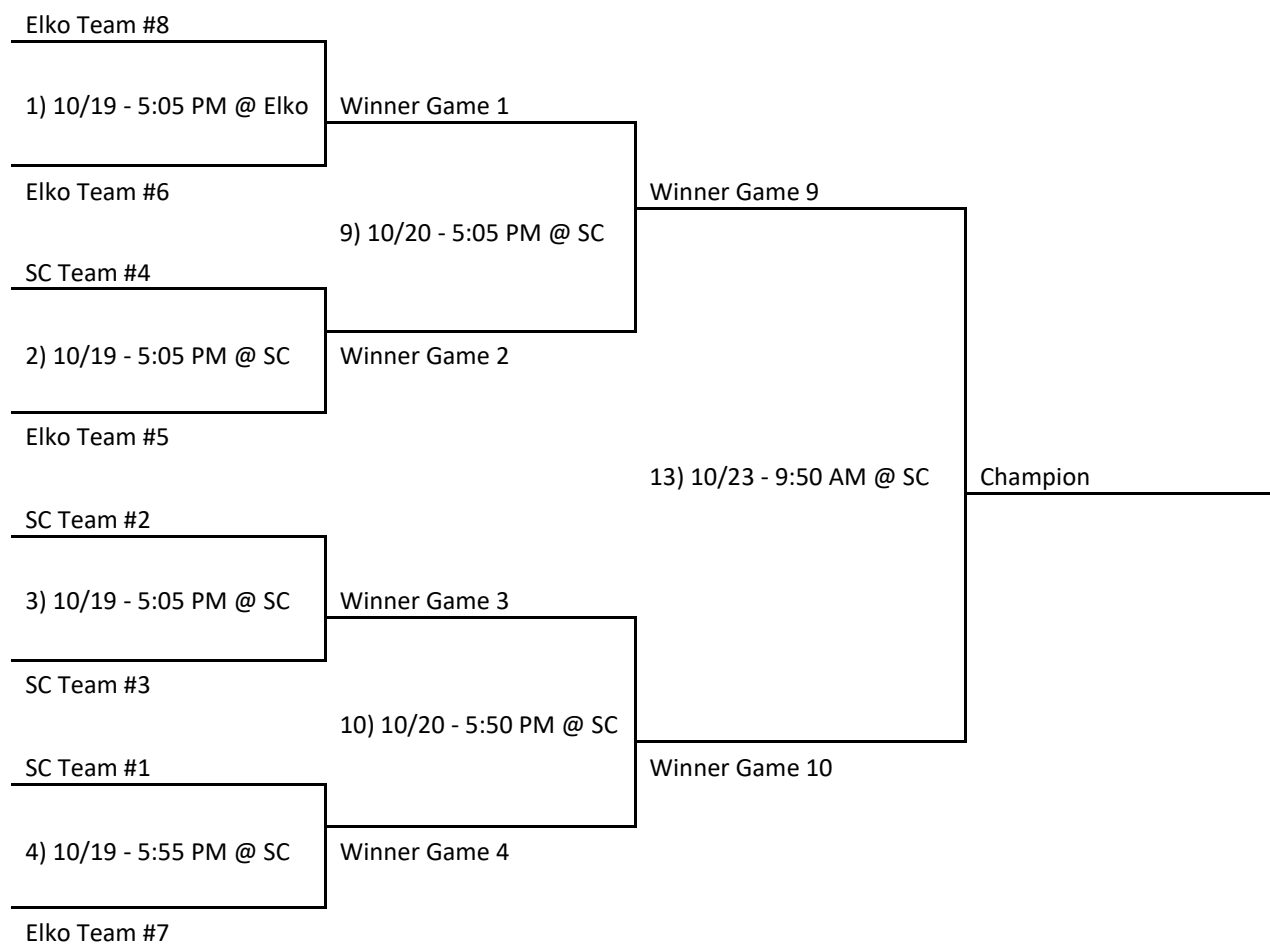

Games that end in a tie will immediately go into a 5 v 5 shoot-out to determine the winner.

Northern Nevada Youth Soccer 7U Boys Single Elimination Tournament

No Practices October 20-23

Spring Creek: Schuckmann's Sports Complex, located on Springfield Parkway

Elko - Mountain View Fields Located on Argent Avenue

Games that end in a tie will immediately go into a 5 v 5 shoot-out to determine the winner.

Northern Nevada Youth Soccer

8U Girls Tournament

No Practices October 19-23

Games that end in a tie will immediately go into a 5 v 5 shoot-out from half field to determine the winner.

Spring Creek: Schuckmann's Sports Complex, located on Springfield Parkway

Elko - Mountain View Fields Located on Argent Avenue