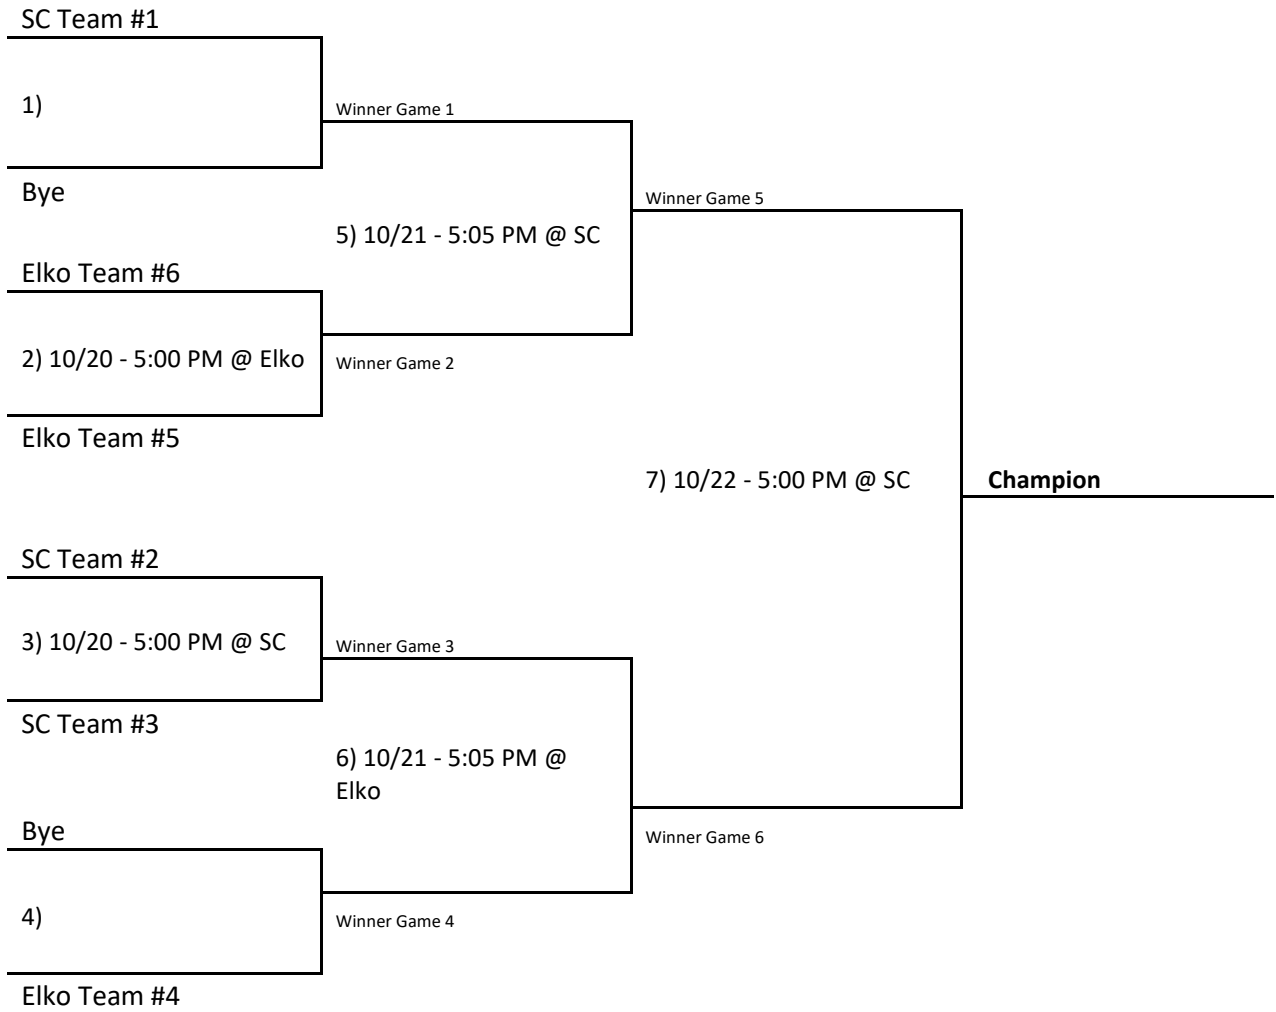

NNYSA 10U Girls Tournament

No Practices October 19-23

Bracket A

Bracket B

Spring Creek: Schuckmann's Sports Complex, located on Springfield Parkway
Elko - Southside Fields

Games that end in a tie will immediately go into a shoot-out to determine the winner.

**NNYSA
10U Boys Tournament**

No Practices October 20-23

Bracket A

Bracket B

Spring Creek: Schuckmann's Sports Complex, located on Springfield Parkway

Elko - Southside
Fields

Games that end in a tie will immediately go into a 5 v 5 shoot-out to determine the winner.

**NNYSA
12U Girls Tournament**

No Practices October 20-23

Spring Creek: Schuckmann's Sports Complex, located on Springfield Parkway

Elko - Mountain View Fields Located on Argent Avenue

Games that end in a tie will immediately go into a 5 v 5 shoot-out to determine the winner.