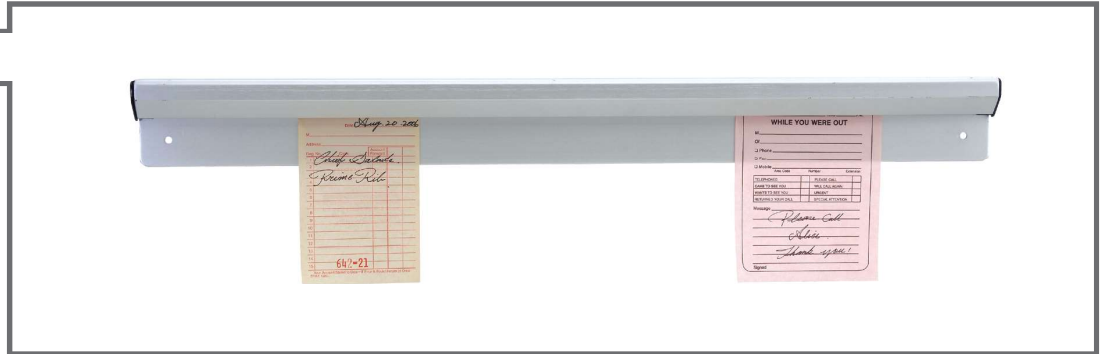

Miscellaneous From Here & There

CCAC 0154
Order Slide Rack
Stainless Steel
Size: 110cm