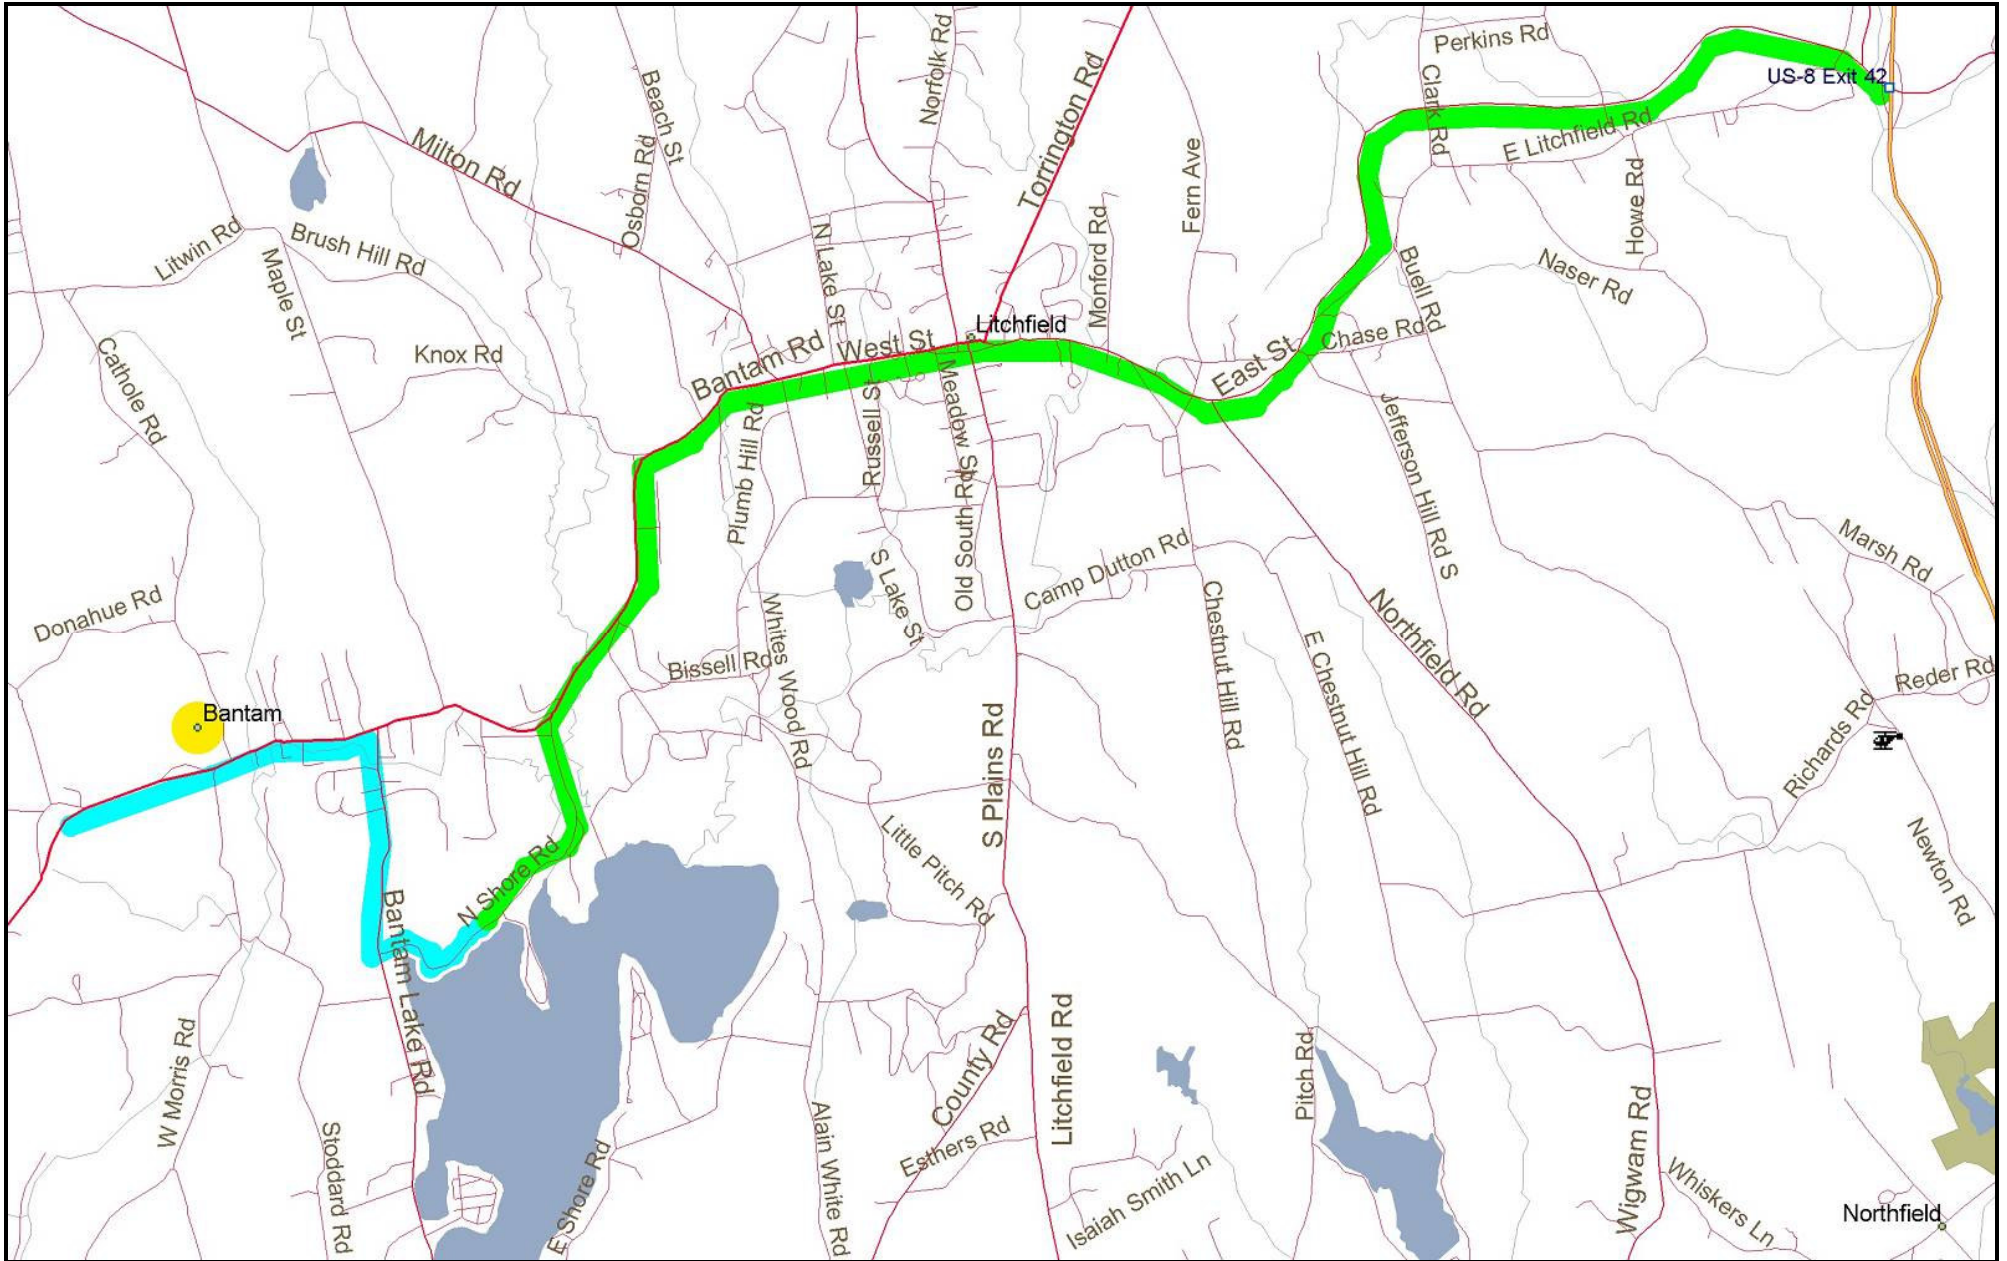

# BANTAM LAKE CT.

North of New Milford or south of Litchfield off of Rt.202. From the south on Rt.202 make a right onto Rt.209 (Bantam Lake Rd.) followed by a left onto North Shore Rd. Launch site is on the right hand side. From the north on Rt.202, make a left onto North Shore Rd. Launch site is on the left hand side.