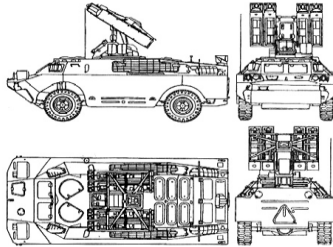

SA-7B

Ratings

Armor Class: Personnel (P)
Mobility: Leg (L)

MANPADS

Special Abilities: Air Defense
OPTICS: Infra-red

Unit	Ammo	ROF	Range Effectiveness													Ammo Supply	ERA Mod.	
			Range in hexes															
			0	1	2	3	4	6	8	10	12	14	16	18	20			22
MANPADS	SA7 †	2	—	—	3:5	2:5	2:5	2:5	2:5	2:5	1:5	1:5	—	—	—	—	2	—