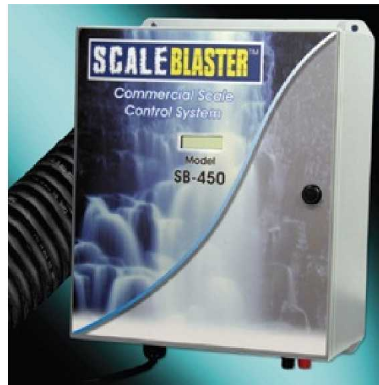

Tampa
813-740-0044

Largo
727-532-4691

Sarasota
941-388-0816

Miami
305-633-6535

Serving the Southeast and beyond, since 1946
From the Source to the Burner Tip

WATER

**ACCESSORIES
COMMERCIAL**

PART NUMBER	DETAIL
DISH-1200	MAX 1 1/2" WATER LINE - FOR DISHWASHERS
SB-250	MAX 2" WATER LINE
SB-350	MAX 3" WATER LINE
SB-450	MAX 4" WATER LINE
SB-650	MAX 6" WATER LINE

WATER

RESIDENTIAL

See our "CHARTS" section for the Installation Quick Chart

PART NUMBER	DETAIL
SB-150	MAX 1 1/4" WATER LINE
SB-175	MAX 1 1/2" WATER LINE

Selection, Support, Specialized Expertise

Jacksonville
904-448-8234