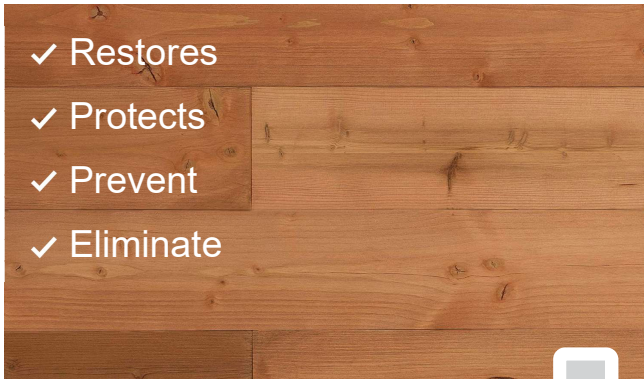

WOOD CLEANING YJ-810

WOOD CLEANER - Spray & Shine

- ✓ Restores
- ✓ Protects
- ✓ Prevent
- ✓ Eliminate

WHAT IT IS FOR

A fine wood furniture polish with a rich blend of natural and synthetic waxes with silicones, specially formulated to remove light soiling and sticky marks from all porous wood surfaces leaving a hard, water-resistant, smear-free finish with a high gloss shine