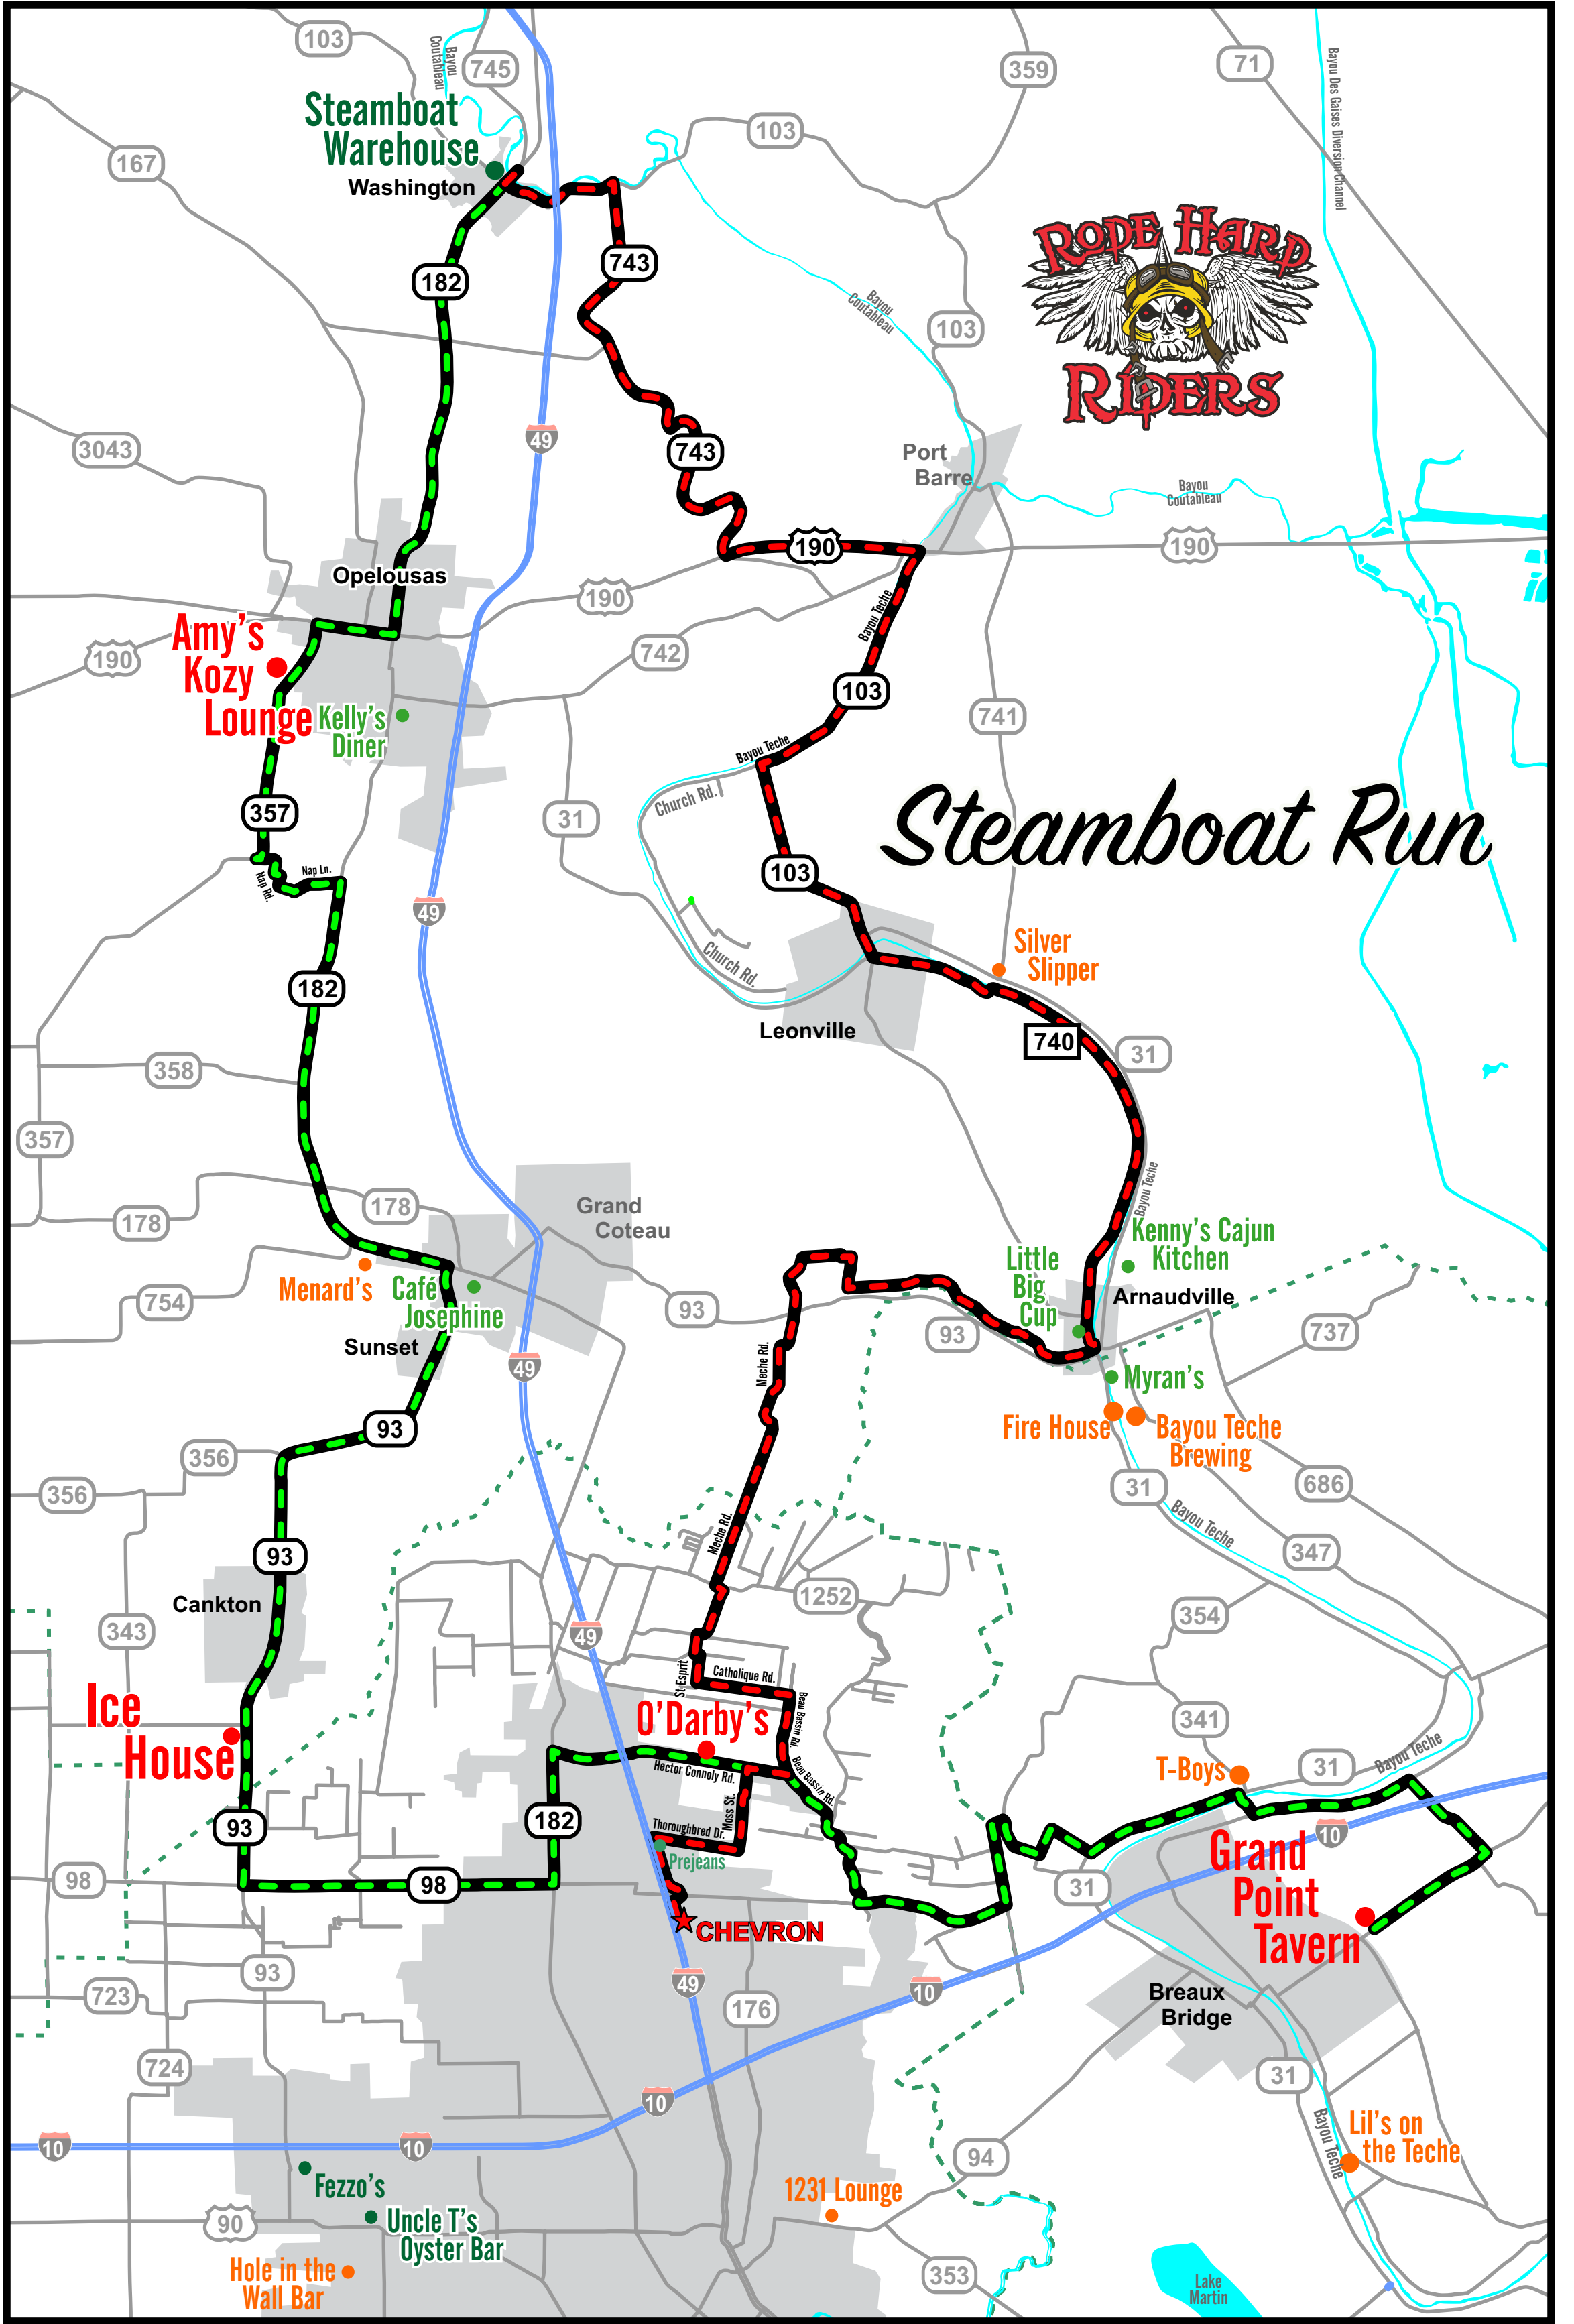

Steamboat Run