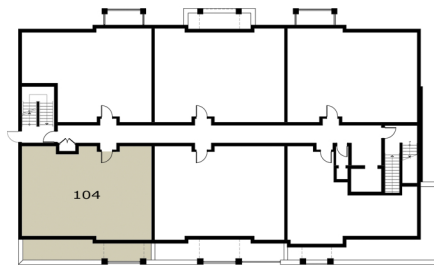

UNIT TYPE D

2 BEDROOM UNIT 948 sq.ft.
(PLUS 59 sq.ft. BALCONY or 243 sq.ft. TERRACE)

FLOORS
2 & 3

FLOORS
1