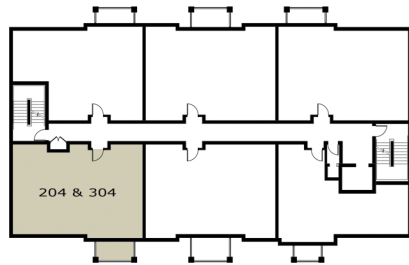

UNIT TYPE D

2 BEDROOM UNIT 948 sq.ft.
(PLUS 59 sq.ft. BALCONY or 243 sq.ft. TERRACE)

FLOORS
2 & 3

FLOORS
1