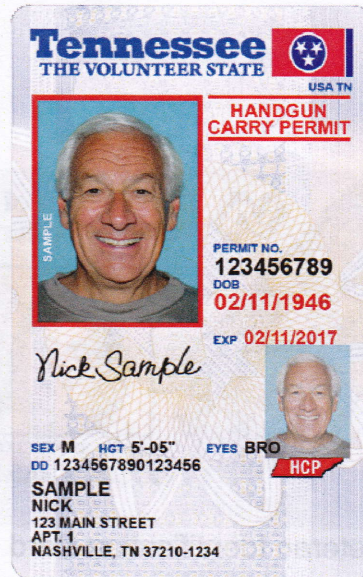

EXAMPLES OF ACCEPTABLE PHOTO IDs

NOTE: Expired IDs are acceptable. This list is not exhaustive. If a voter presents a photo ID that is not on this list, and you are not sure if it is acceptable, please contact the county election commission or state Division of Elections at 1-877-850-4959.

Tennessee Driver Licenses with photo

Department of Safety Photo ID

State-issued handgun carry permit

United States Passports

United States Military Photo IDs

Veteran Identification Card

Federal Employee/Contractor ID