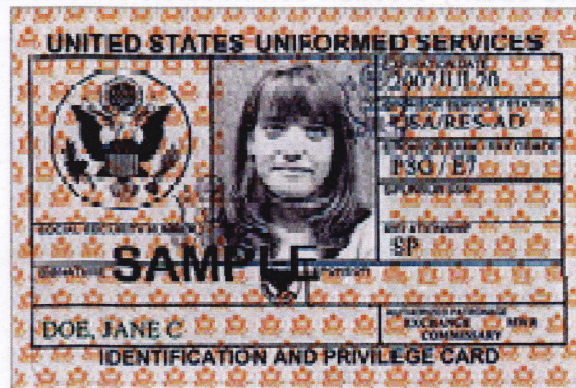

EXAMPLES OF ACCEPTABLE PHOTO IDs

NOTE: Expired IDs are acceptable. This list is not exhaustive. If a voter presents a photo ID that is not on this list, and you are not sure if it is acceptable, please contact the county election commission or state Division of Elections at 1-877-850-4959.

Tennessee Driver Licenses with photo

Department of Safety Photo ID

State-issued handgun carry permit

United States Passports

United States Military Photo IDs

Veteran Identification Card

Federal Employee/Contractor ID

TWIC Card (issued by TSA)

United States Passport Card