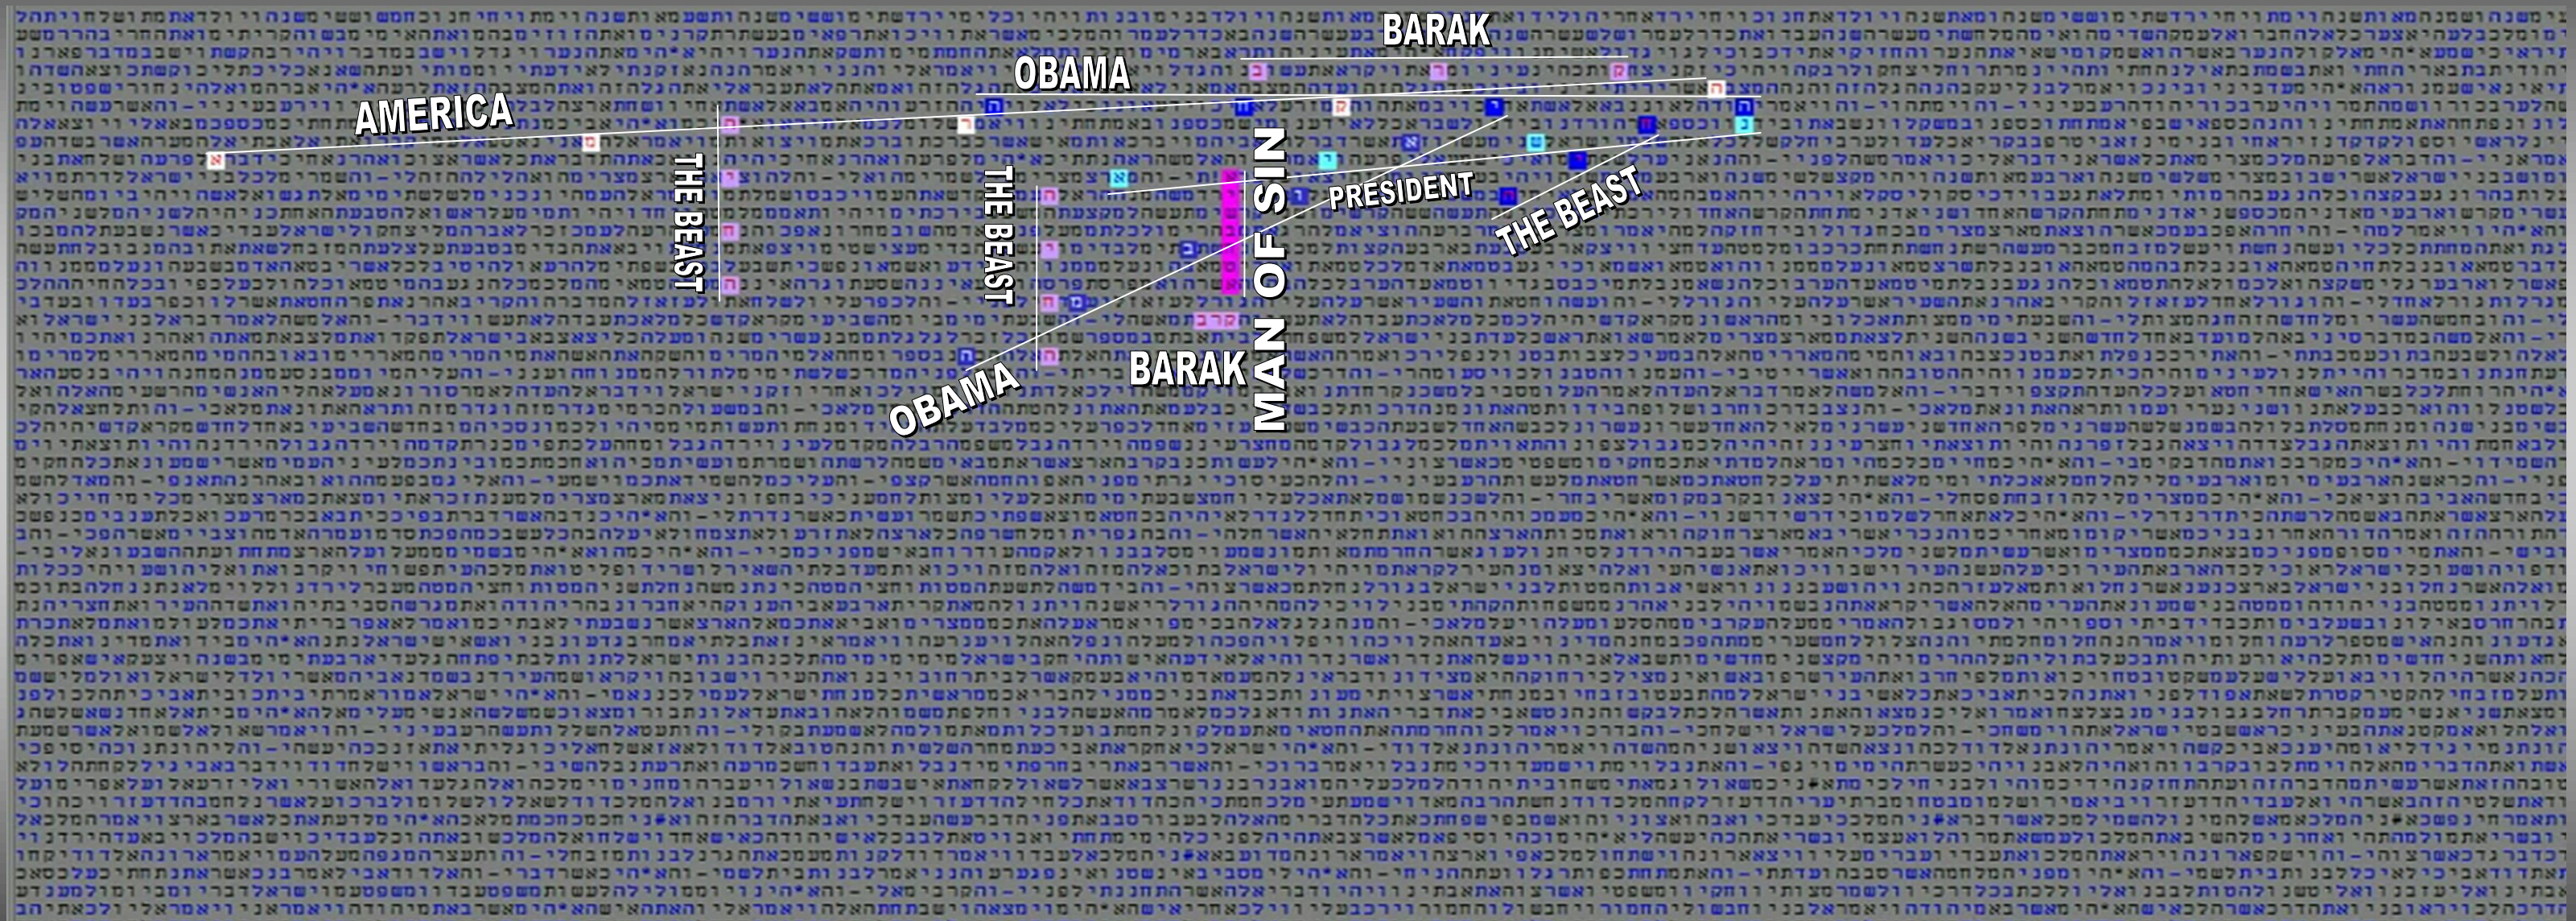

THE SON OF PERDITION 3

Bible Code Matrix of Prophecy in Scripture

© MATTHEW WRIGHT MINISTRIES
Graphic layout by Luis B. Vega

RESOURCES
[youtube.com/user/TheMatt71269](https://www.youtube.com/user/TheMatt71269)
biblecodenow1@gmail.com
biblecodenow.com
[facebook.com/groups/codesearcher](https://www.facebook.com/groups/codesearcher)

SCRIPTURE SOURCE(S)
 Old & New Testament
 TorahSoft

FOR AN EXPLANATION - STUDY OF THE CHART CODE MATRIX, VISIT THE YOUTUBE CHANNEL VIDEO SERIES.

WIDTH: 10014 CENTER: 96358