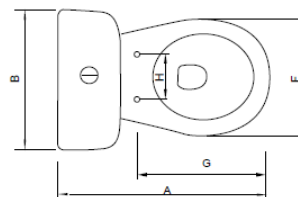

CABALO

Where performance meets design.

Z58R16S23348

Phoenix

Features:

- 16.5" - comfortable height round front
- 0.845 GPF/3.2L flush for liquids, 1.28 GPF/4.8L flush for solids
- 2.13" completely glazed trapway
- Anti-siphon quiet refill valve, non ballcock style
- Ceramic with a jet siphon action bowl flush design
- Large water surface in bowl
- Chrome flush push button
- 12" rough in
- With lined tank
- Includes two color matched bolt caps, bowl bolts and rubber tank to bowl gasket
- Available in white

	inch	mm
A	27.6	700
B	15.2	385
C	32.4	824
D	11.2	284
E	16.6	422
F	14.3	362
G	16.5	420
H	5.5	140