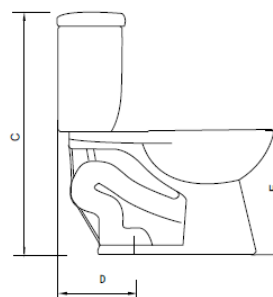

CABALO

Where performance meets design.

Z58R16S23348

Phoenix

Features:

- 16.5" - comfortable height round front
- 0.845 GPF/3.2L flush for liquids, 1.28 GPF/4.8L flush for solids
- 2.13" completely glazed trapway
- Anti-siphon quiet refill valve, non ballcock style
- Ceramic with a jet siphon action bowl flush design
- Large water surface in bowl
- Chrome flush push button
- 12" rough in
- With lined tank
- Includes two color matched bolt caps, bowl bolts and rubber tank to bowl gasket
- Available in white

	inch	mm
A	27.6	700
B	15.2	385
C	32.4	824
D	11.2	284
E	16.6	422
F	14.3	362
G	16.5	420
H	5.5	140