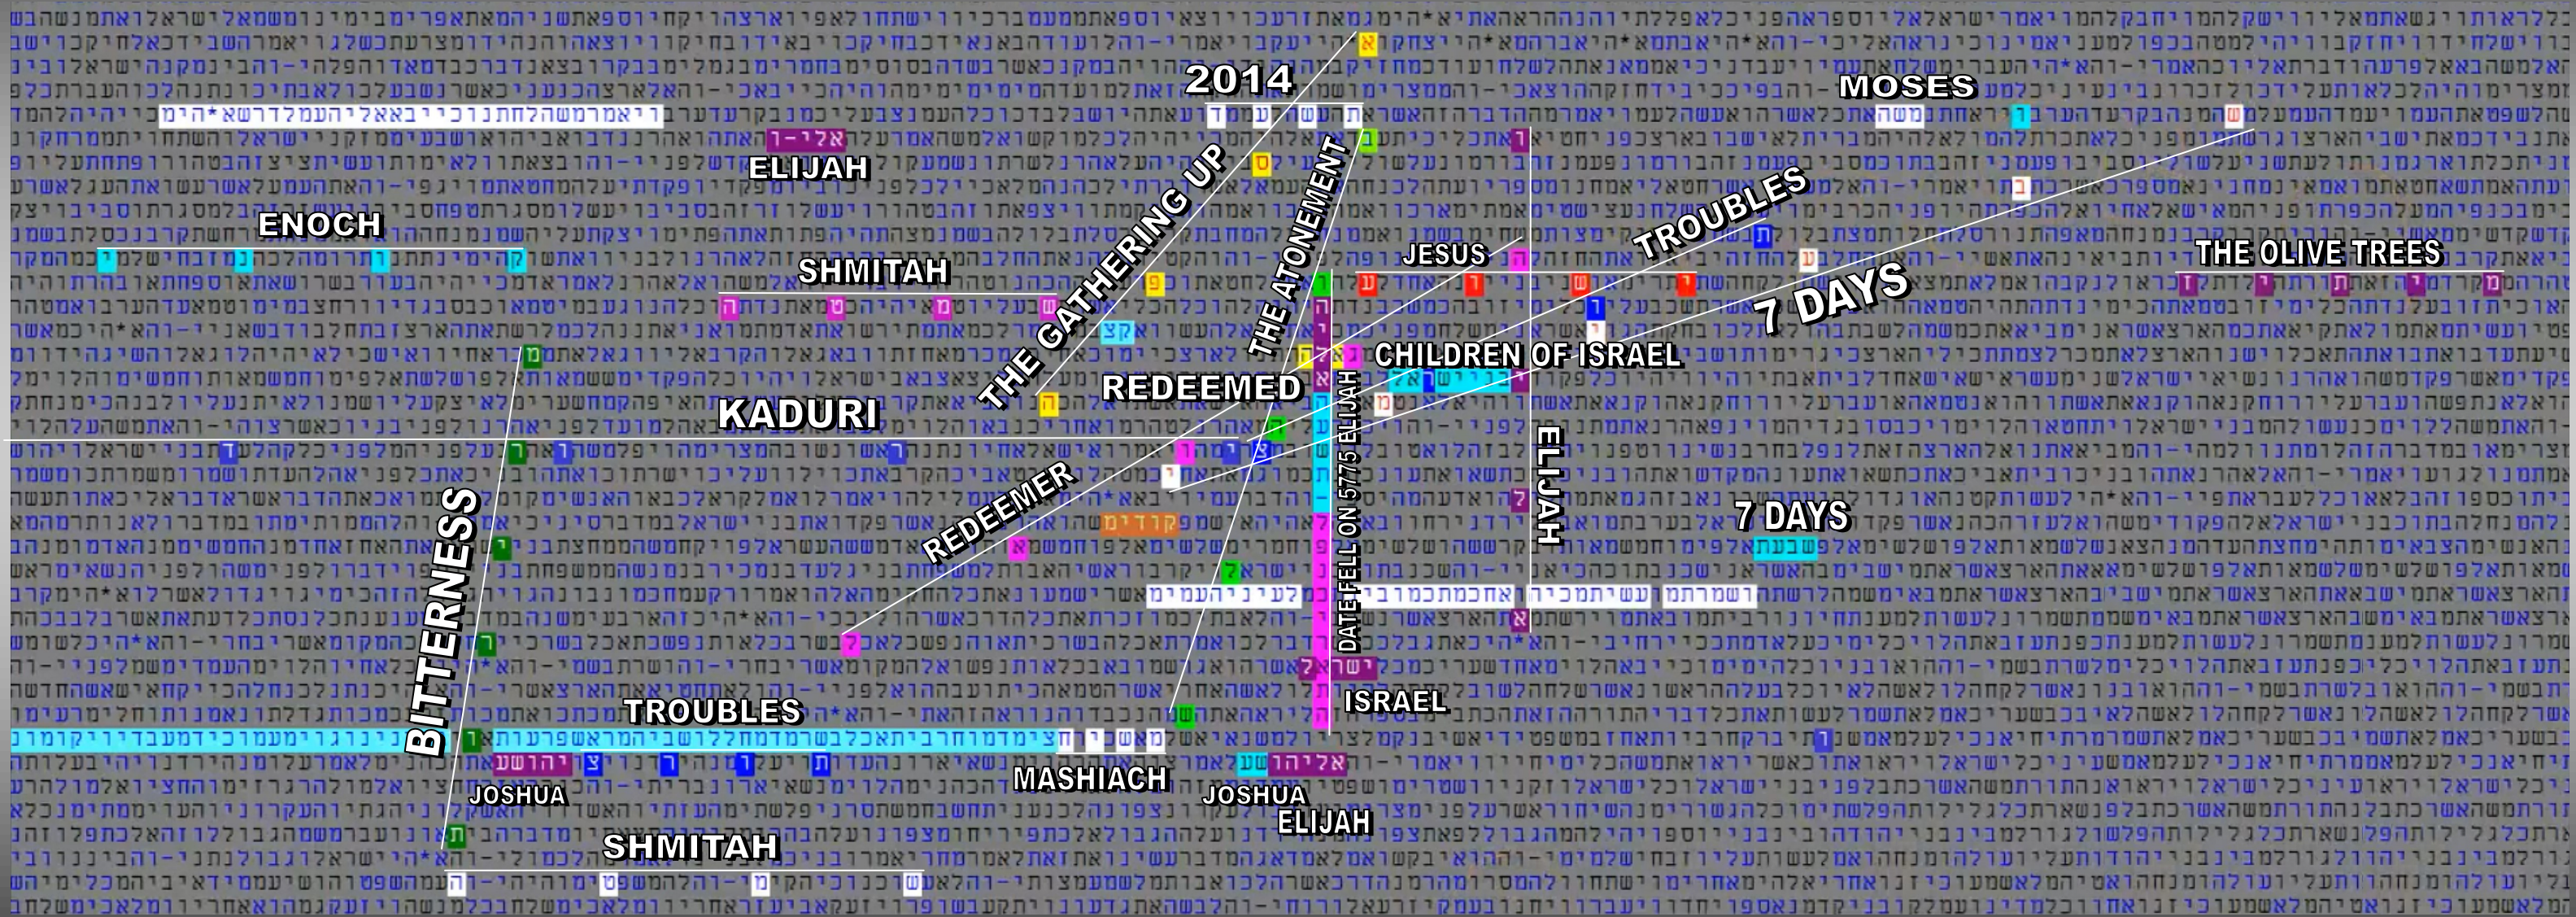

THE DATE OF MESSIAH

Bible Code Matrix of Prophecy in Scripture

© MATTHEW WRIGHT MINISTRIES
Graphic layout by Luis B. Vega

RESOURCES
[youtube.com/user/TheMatt71269](https://www.youtube.com/user/TheMatt71269)
biblecodenow1@gmail.com
biblecodenow.com
[facebook.com/groups/codesearcher](https://www.facebook.com/groups/codesearcher)

SCRIPTURE SOURCE(S)
Old & New Testament
TorahSoft

FOR AN EXPLANATION - STUDY OF THE CHART CODE MATRIX, VISIT THE YOUTUBE CHANNEL VIDEO SERIES.

WIDTH: 7589 CENTER: 157983