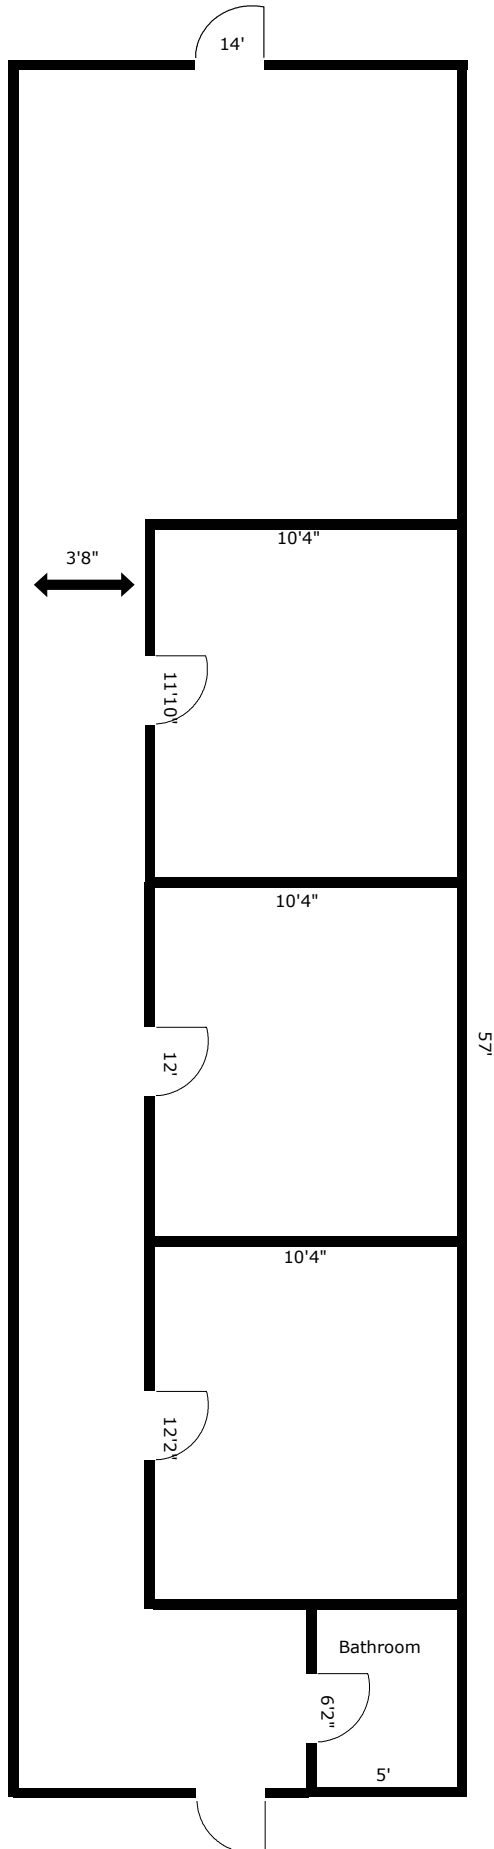

Front

Foxmoor Plaza
5660 Bayshore Road
Ft. Myers, FL 33917

Unit # 21
Approx. 900 SF