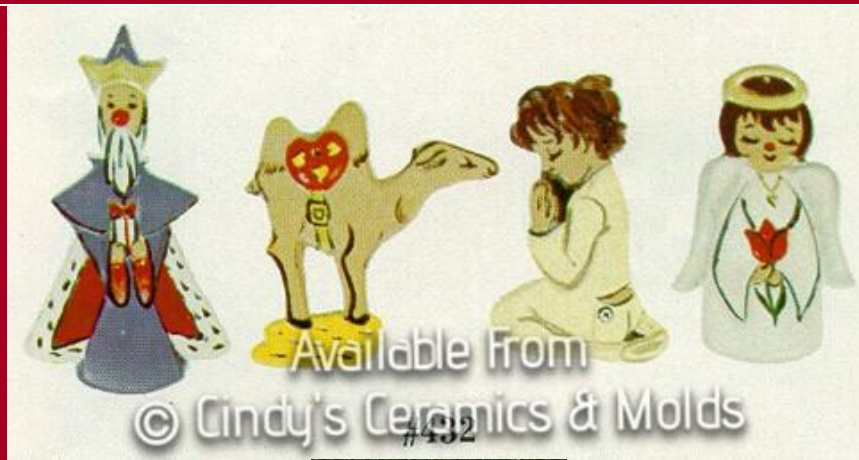

SK-380

Raggedy Anne, Clown, Soldier, & Raggedy Andy

3.00 each;
10.00 (set of four)

SK-430

Dove, Partridge, Apple, Pear

3.00 each;
10.00 (set of four)

SK-432

3.00
each;
10.00
(set of
four)