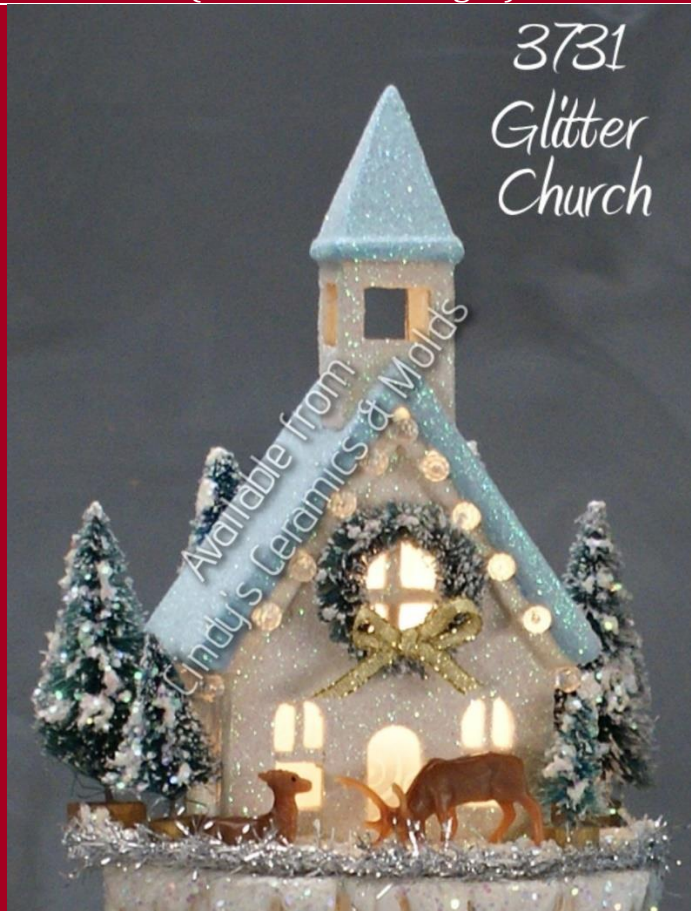

J-3730

3.5 Tall
by 3
Wide

10.00

Miniature Christmas "Glitter" House
Can also be made as ornaments!
(Shown on the right)

J-3731

5.5 Tall
by 3
Wide

12.00

Miniature Christmas "Glitter" Church
Can also be made as large ornaments!
(plastic accessories available from mass market stores)

<p>DM-655</p>	 <p>Available from Cindy's Ceramics & Molds</p> <p>Festive Ornaments #7</p>	<p>3.375 Tall</p>	<p>6.00 (set of two)</p>
<p>DM-656</p>	 <p>Available from Cindy's Ceramics & Molds</p> <p>Festive Ornaments #8</p>	<p>3.75 Tall</p>	<p>6.00 (set of two)</p>
<p>DM-661</p>	 <p>Available from Cindy's Ceramics & Molds</p> <p>3-D Criss-Cross Snowflake Ornaments (Set #1) Ornament should be epoxied together upon completion</p>	<p>3.375 Diameter</p>	<p>6.00 (one complete ornament per set)</p>