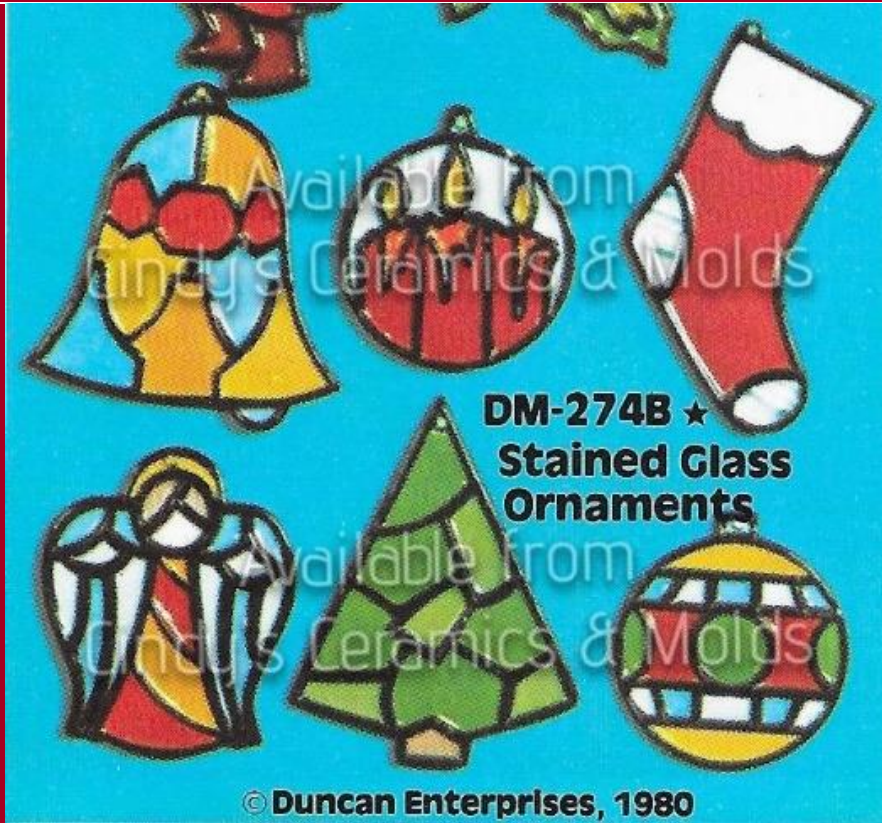

Four Seasons Christmas Ornaments

*DM-209B

3.125
Wide

6.00 (set
of two)

Nostalgia Ornaments

DM-398A

**DM-274B ★
Stained Glass
Ornaments**

© Duncan Enterprises, 1980

Stained Glass Ornaments
(detail is on one side only)

4 High

2.00
Each

DM-556A

**DM-556A ★
Christmas Cookie Ornaments**

Christmas Cookie Ornaments

3.75
High

2.00
Each