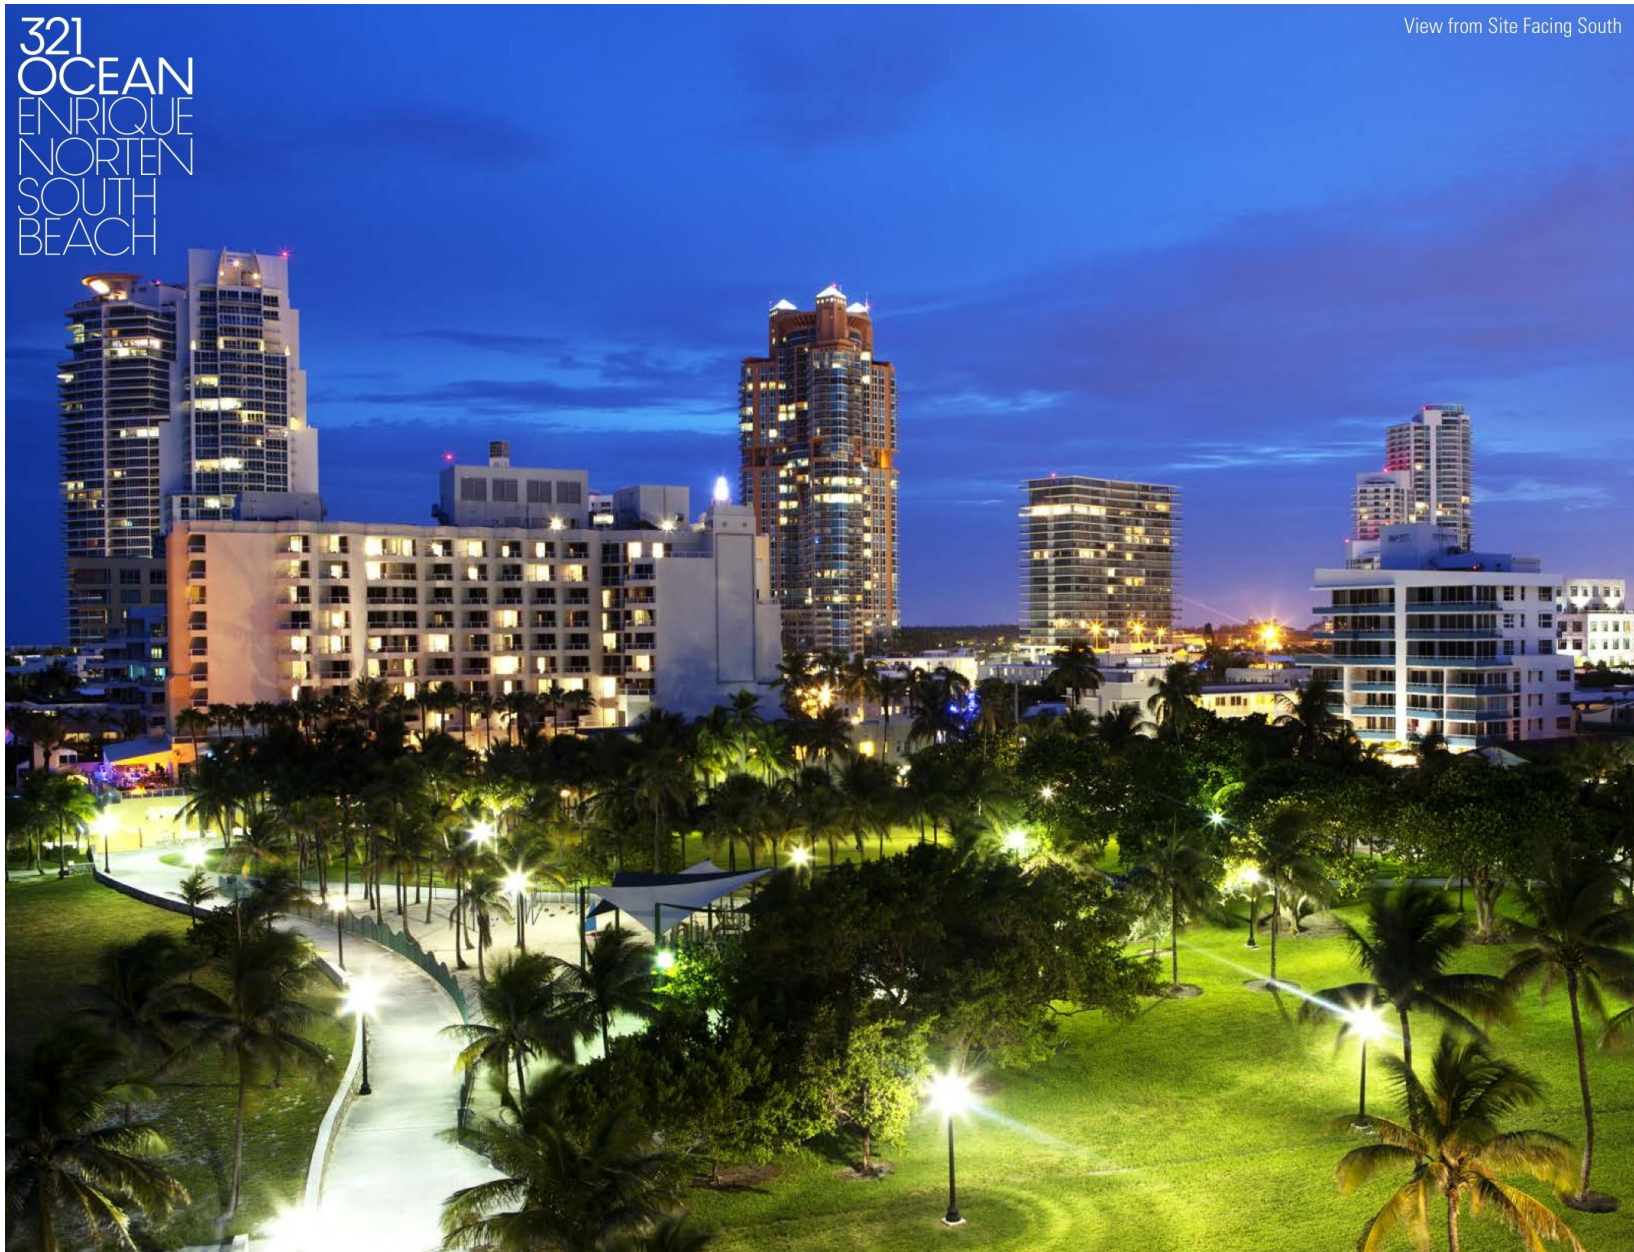

321  
OCEAN

SOUTH  
BEACH

321  
OCEAN  
ENRIQUE  
NORTEN  
SOUTH  
BEACH

321  
OCEAN  
ENRIQUE  
NORTEN  
SOUTH  
BEACH

View from Site Facing Northeast

321  
OCEAN  
ENRIQUE  
NORTEN  
SOUTH  
BEACH

View from Site Facing East

321  
OCEAN  
ENRIQUE  
NORTEN  
SOUTH  
BEACH

View from Site Facing Southeast

321  
OCEAN  
ENRIQUE  
NORTEN  
SOUTH  
BEACH

View from Site Facing West

321  
OCEAN  
ENRIQUE  
NORTEN  
SOUTH  
BEACH

View from Site Facing South