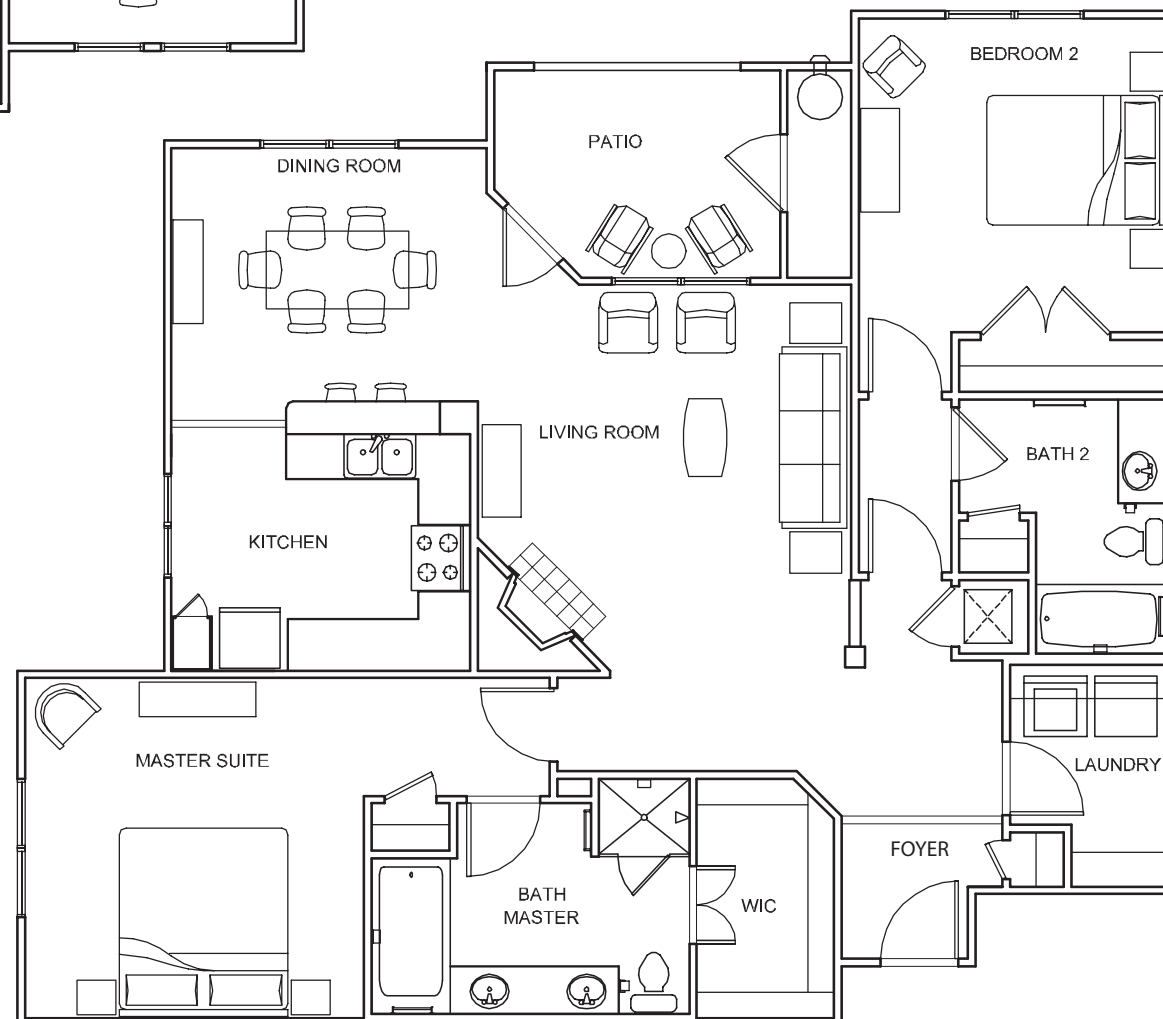

The Barrington I

2 Bedroom
2 Bath
1,343 square feet

The Barrington II

2 Bedroom
2 Bath
1,290 square feet

The Barrington III

2 Bedroom
2 Bath
1,357 square feet

Because we are continually improving our product, we reserve the right to revise or substitute features, architectural details, or materials. Illustrations are for discussion purposes only and are not part of a legal contract. All measurements are approximate.