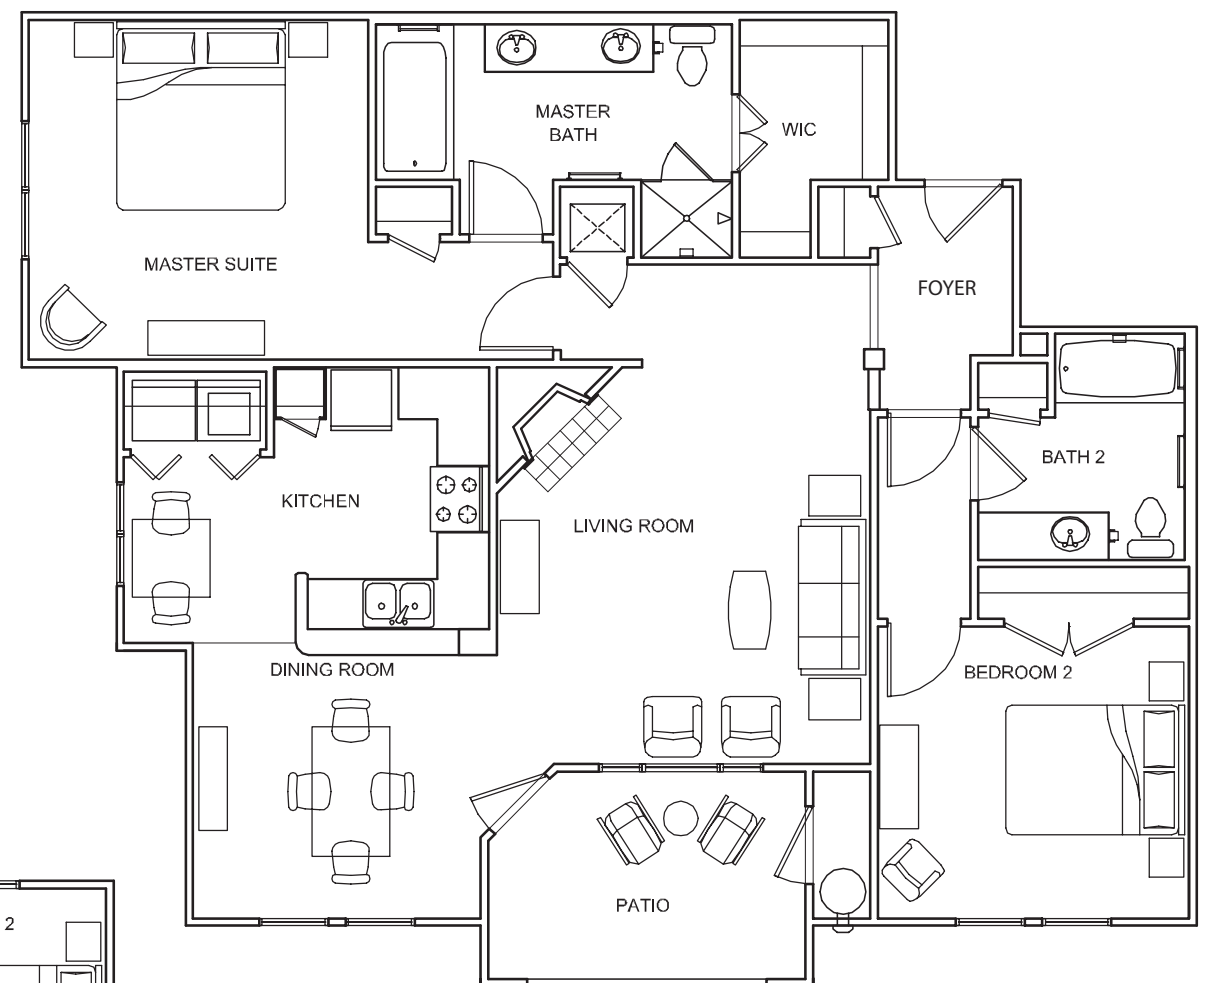

The Barrington I

2 Bedroom
2 Bath
1,343 square feet

The Barrington II

2 Bedroom
2 Bath
1,290 square feet

The Barrington III

2 Bedroom
2 Bath
1,357 square feet

Because we are continually improving our product, we reserve the right to revise or substitute features, architectural details, or materials. Illustrations are for discussion purposes only and are not part of a legal contract. All measurements are approximate.