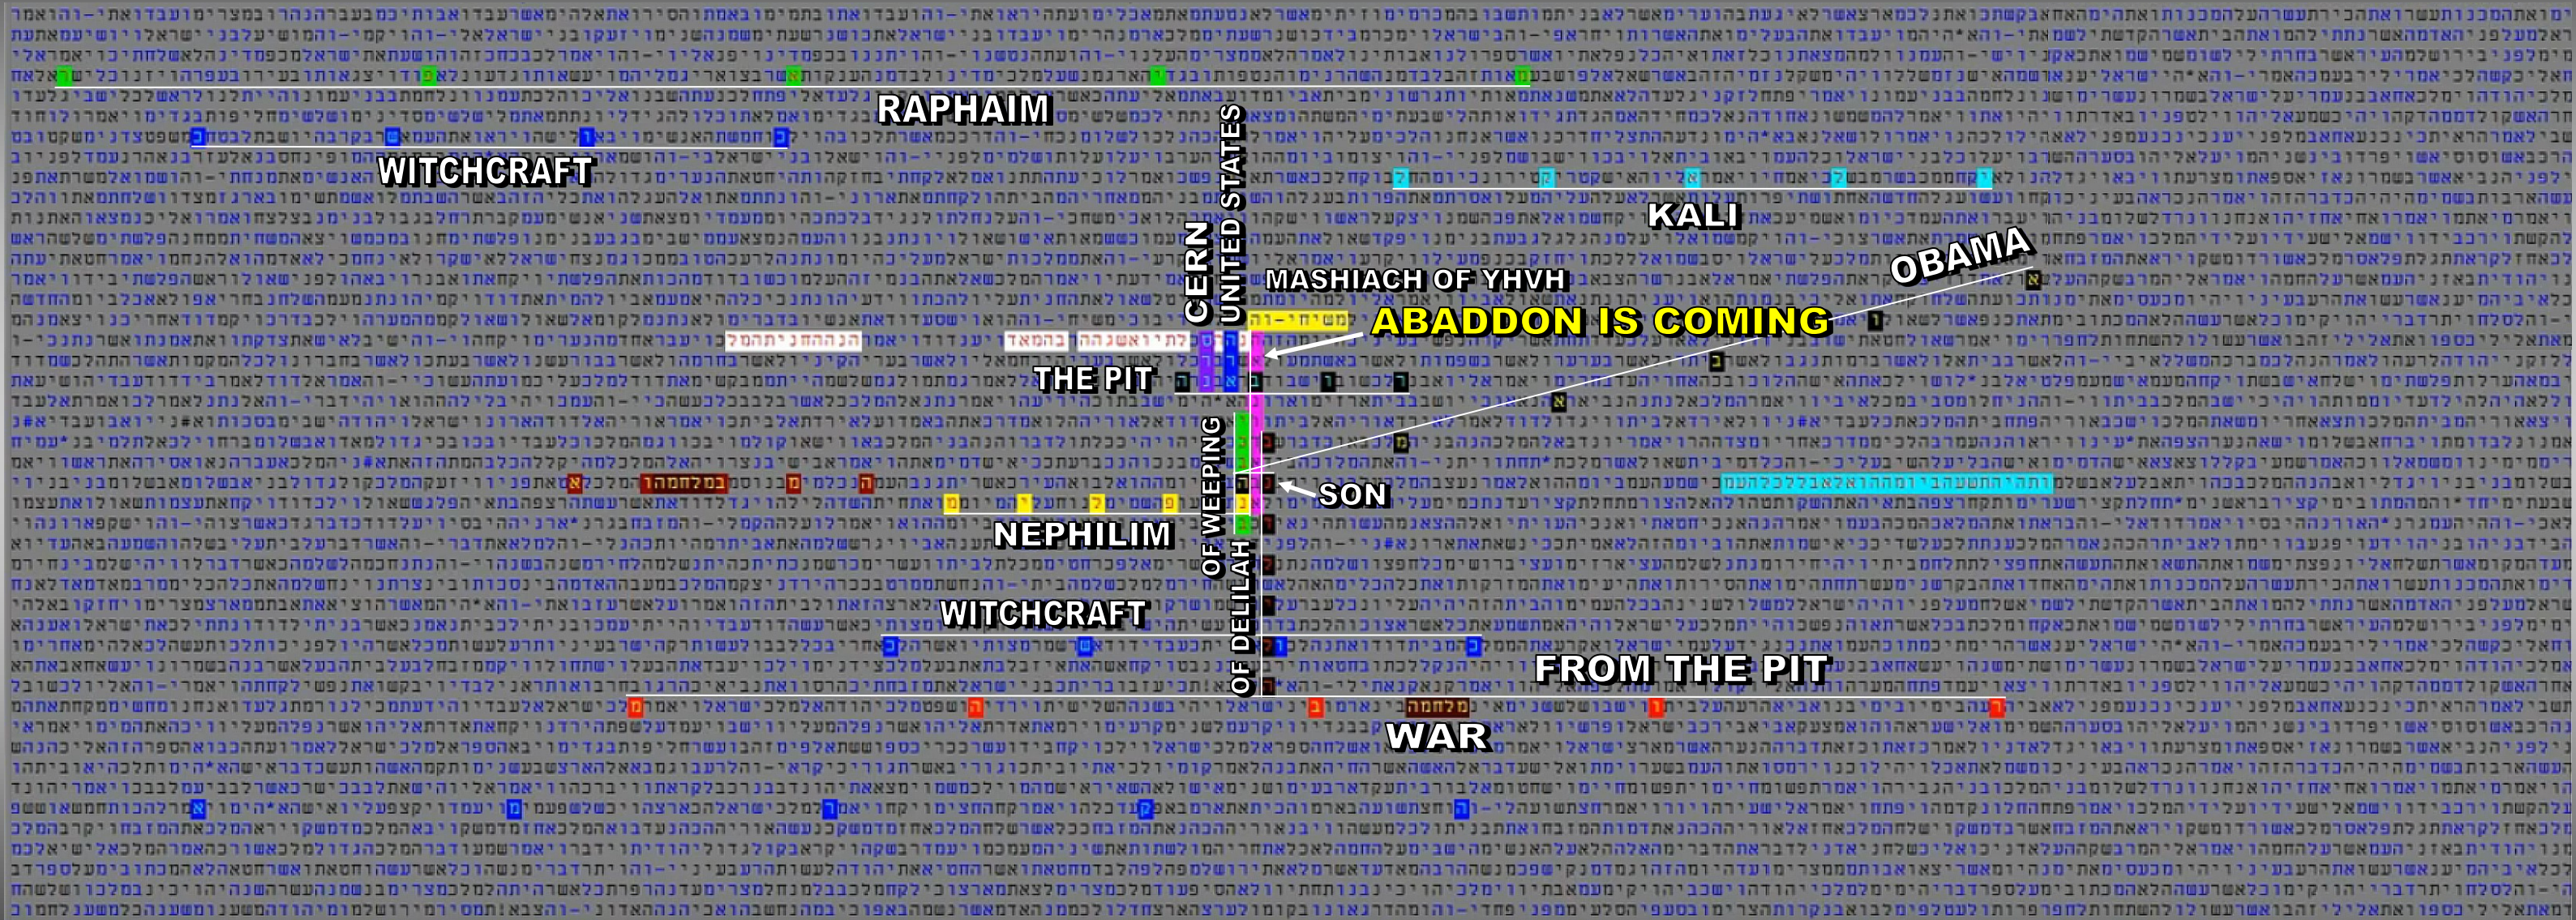

ABADDON IS COMING

Bible Code Matrix of End Time Prophecy

© MATTHEW WRIGHT MINISTRIES
Graphic layout by Luis B. Vega

RESOURCES
youtube.com/user/TheMatt71269
biblecodenow1@gmail.com
biblecodenow.com
facebook.com/groups/code searcher

SCRIPTURE SOURCE(S)
Old & New Testament
TorahSoft

FOR AN EXPLANATION - STUDY OF THE CHART CODE MATRIX, VISIT THE YOUTUBE CHANNEL VIDEO SERIES.

WIDTH: 27196 CENTER: 160727