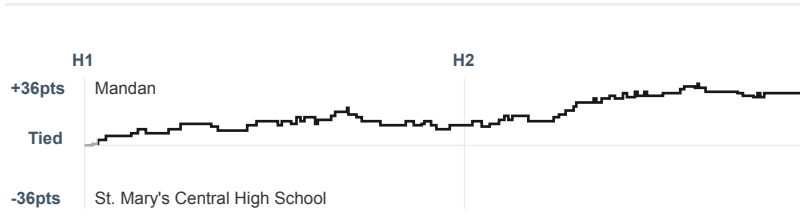

Box Score Report

Mandan vs St. Mary's Central High School - Jan 4, 2018 - W 97-61

Period Stats

	1	2	
MHS	40	57	97
SMCHS	29	32	61

Run Graph

Team Stats

	MHS	SMCHS
FG Made/Attempted	42/76	26/69
Field Goal %	55.3%	37.7%
Effective Field Goal %	59.9%	40.6%
2FG Made/Attempted	35/54	22/44
2FG %	64.8%	50.0%
3FG Made/Attempted	7/22	4/25
3FG %	31.8%	16.0%
FT Made/Attempted	6/11	5/12
Free Throw %	54.5%	41.7%
Points Per Possession	1.24	0.80
Transition Points	19	12
Points Off Turnovers	6	13
Second Chance Points	28	8
Points in the Paint	60	42
Offensive Rebounds	22	7
Defense Rebounds	37	15
Assists	25	7
Deflections	6	8
Steals	4	9
Blocks	1	1
Turnovers	19	9
Personal Fouls	12	13
Charges Taken	2	1