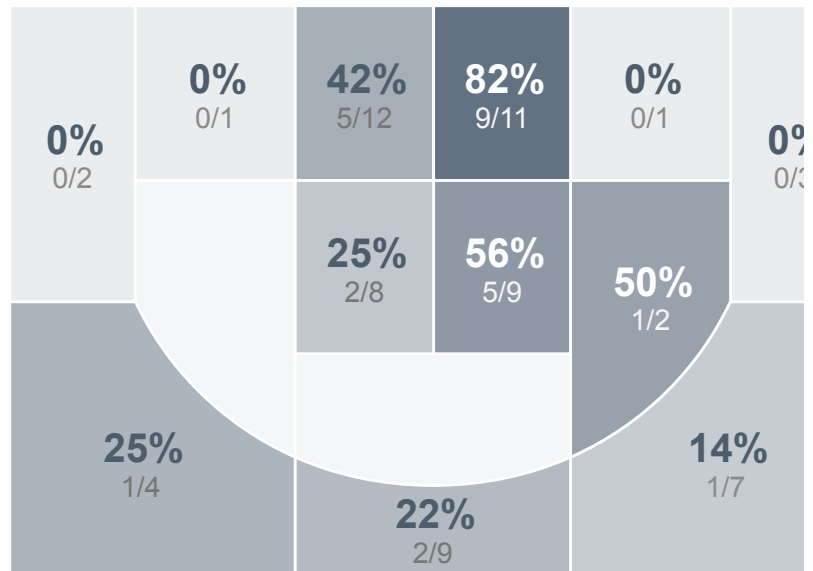

St. Mary's Central High School