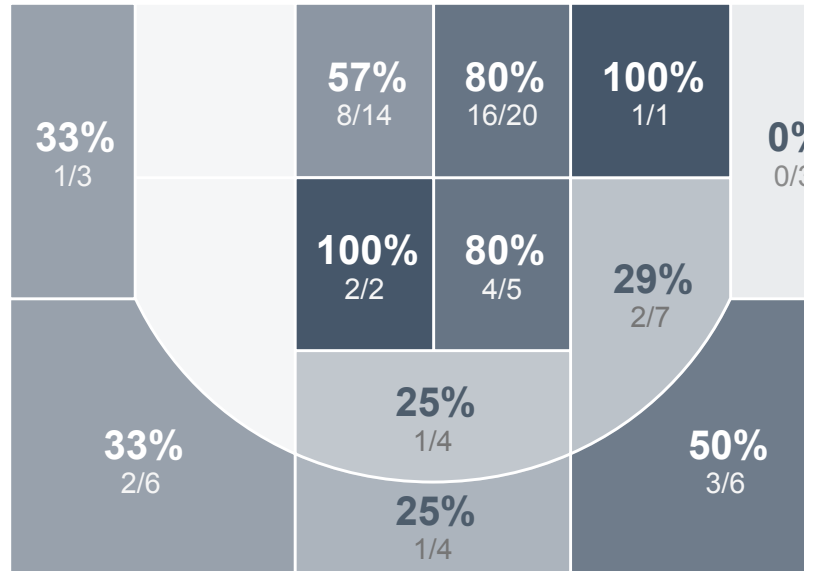

Team Stats

	MHS	SMCHS
FG Made/Attempted	42/76	26/69
Field Goal %	55.3%	37.7%
Effective Field Goal %	59.9%	40.6%
2FG Made/Attempted	35/54	22/44
2FG %	64.8%	50.0%
3FG Made/Attempted	7/22	4/25
3FG %	31.8%	16.0%
FT Made/Attempted	6/11	5/12
Free Throw %	54.5%	41.7%
Points Per Possession	1.24	0.80
Transition Points	19	12
Points Off Turnovers	6	13
Second Chance Points	28	8
Points in the Paint	60	42
Offensive Rebounds	22	7
Defense Rebounds	37	15
Assists	25	7
Deflections	6	8
Steals	4	9
Blocks	1	1
Turnovers	19	9
Personal Fouls	12	13
Charges Taken	2	1

Mandan