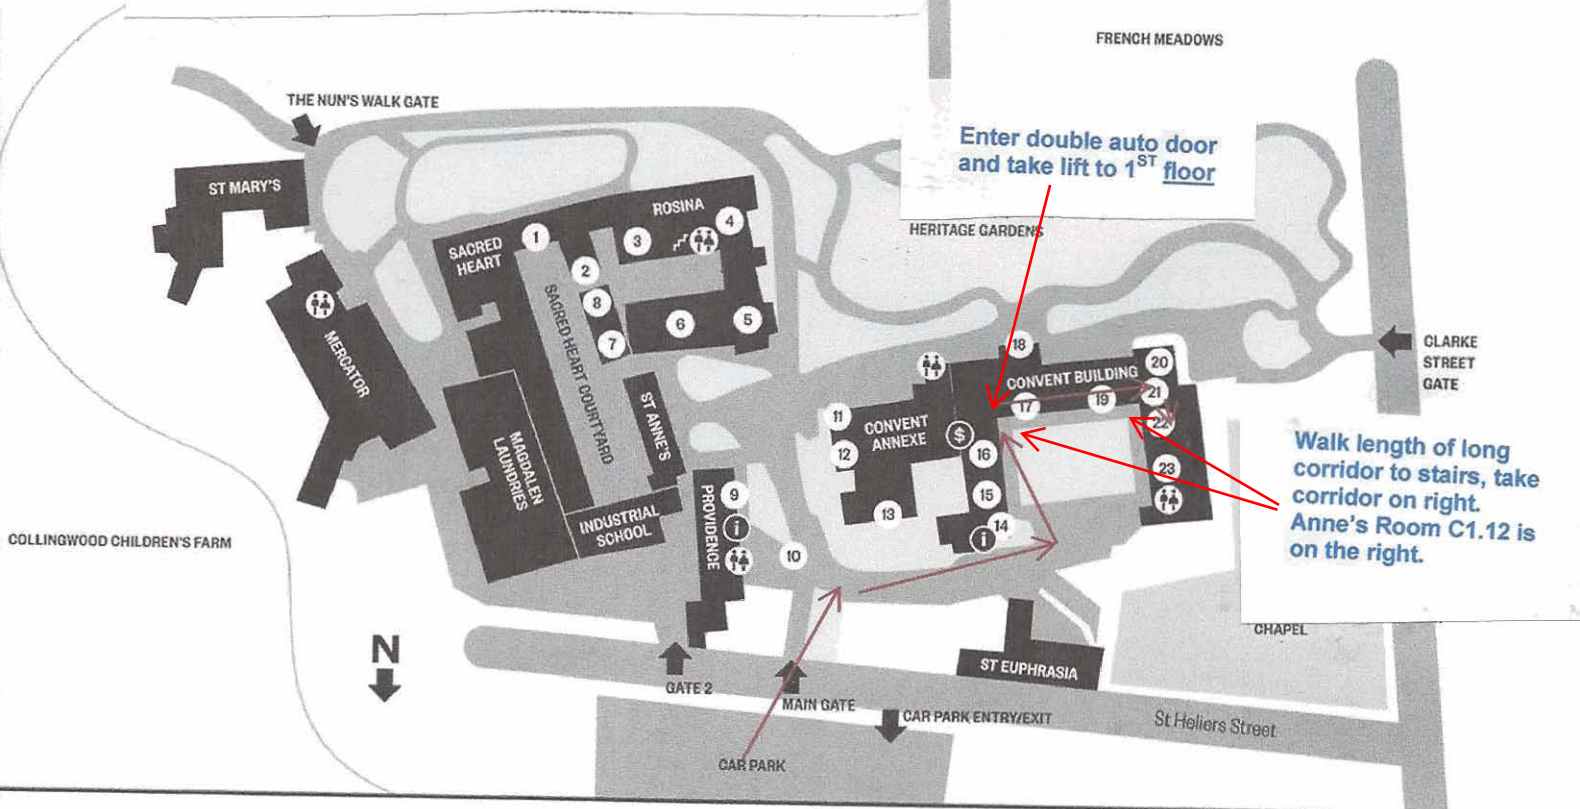

# Abbotsford Convent Site Map

Enter double auto door and take lift to 1<sup>ST</sup> floor

Walk length of long corridor to stairs, take corridor on right. Anne's Room C1.12 is on the right.

## Key

- |             |                      |                       |                       |                           |                              |
|-------------|----------------------|-----------------------|-----------------------|---------------------------|------------------------------|
| Information | Sacred Heart Oratory | Rosina Function Space | Lentil As Anything    | St Heliers Street Gallery | Provincial Superior's Office |
| Toilets     | Antique Bookstore    | Ironing Room          | Kappaya               | Linen Room                | Breakfast Parlour            |
| ATM         | Rosina Auditorium    | Little Ironing Room   | Convent Bakery        | c3 Contemporary Art Space | Salon                        |
| Lift Access | Yellow Room          | ACF Office            | ACF Operations Office | Community Room            |                              |
|             | Dorm 1               | Providence Lawn       | Cam's Cafe            | Bishop's Parlour          |                              |