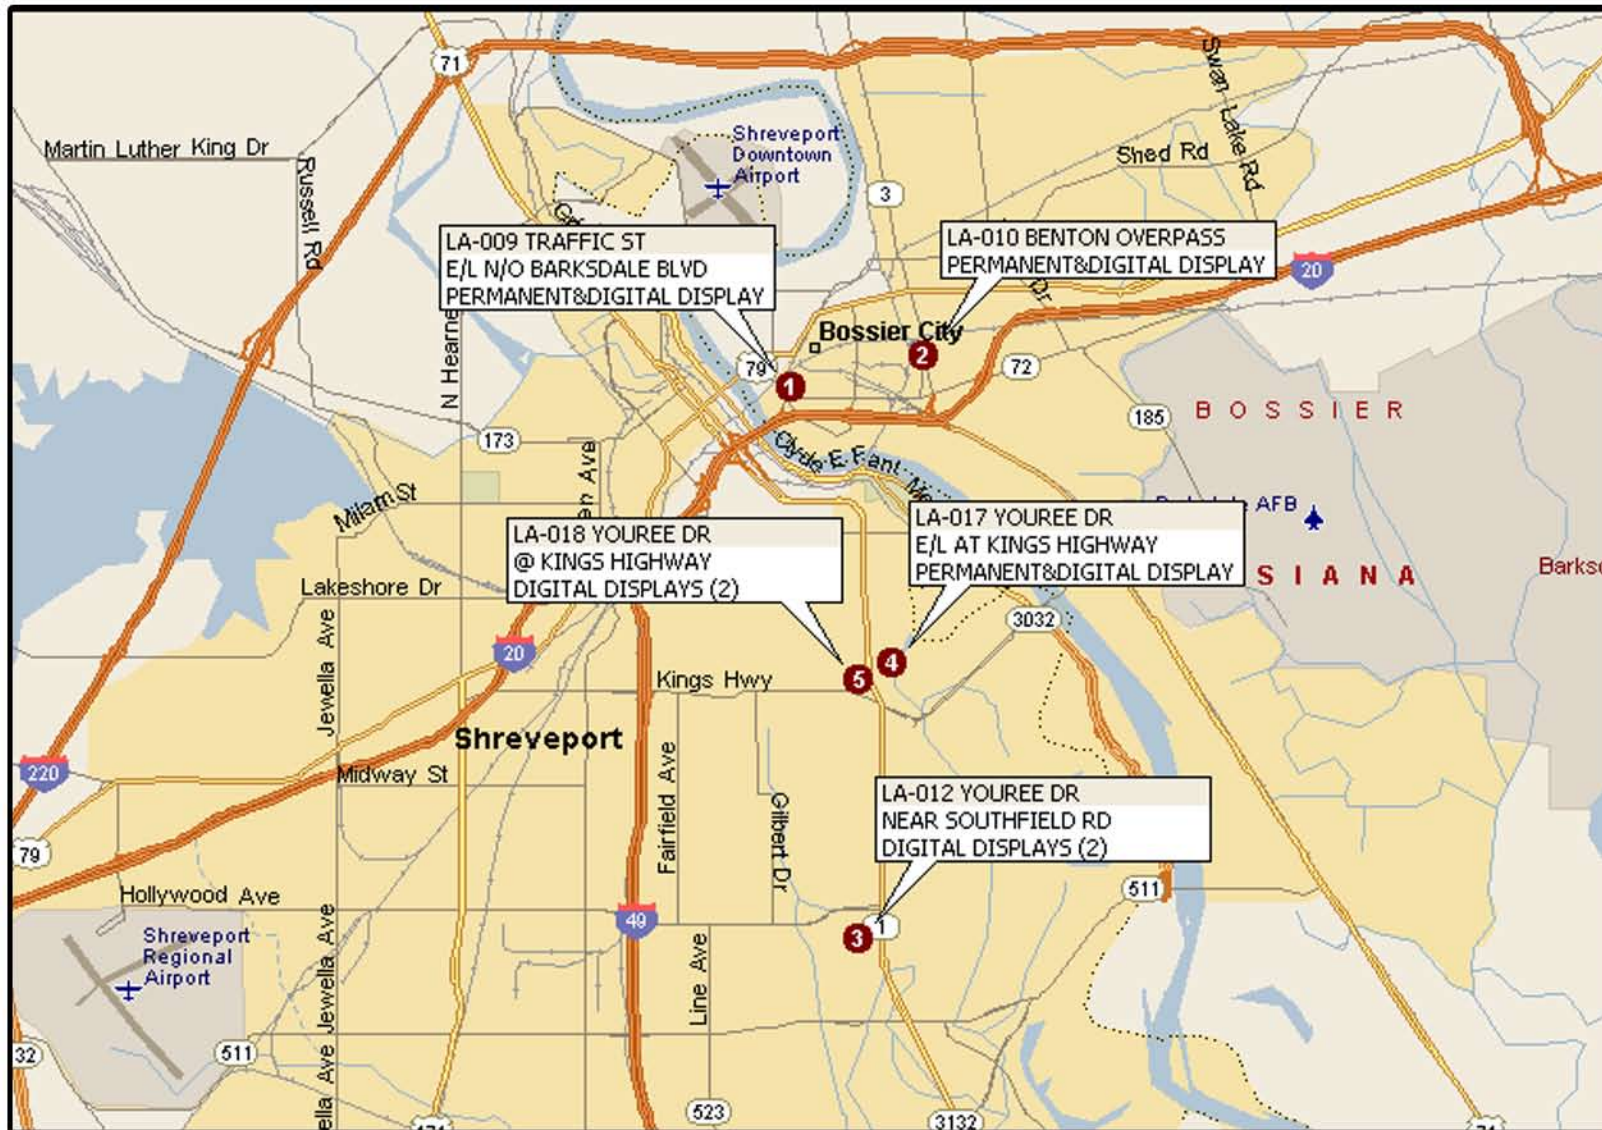

Shreveport/Bossier City Locations ACE ♦ OUTDOOR.NET

ACE ♦ OUTDOOR

MEANS BUSINESS

www.aceoutdoor.net ♦ 15560 FM 279 Chandler, TX 75758
Phone (318)-900-SIGN ♦ ace@aceoutdoor.net