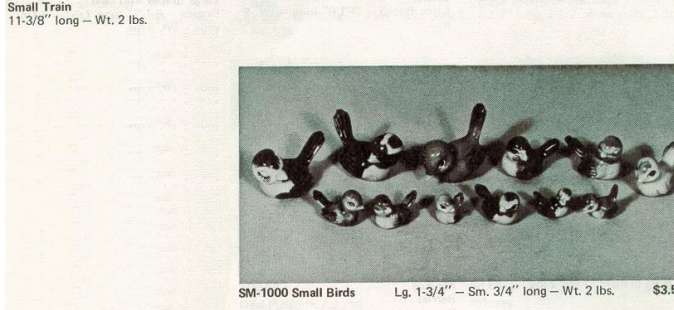

SM-1028
Small Train
11-3/8" long - Wt. 2 lbs. $3.50

SM-1000 Small Birds Lg. 1-3/4" - Sm. 3/4" long - Wt. 2 lbs. $3.50

12 Small Birds

3/4 to 1 3/4
Long

1.20 Each,
7.20 set