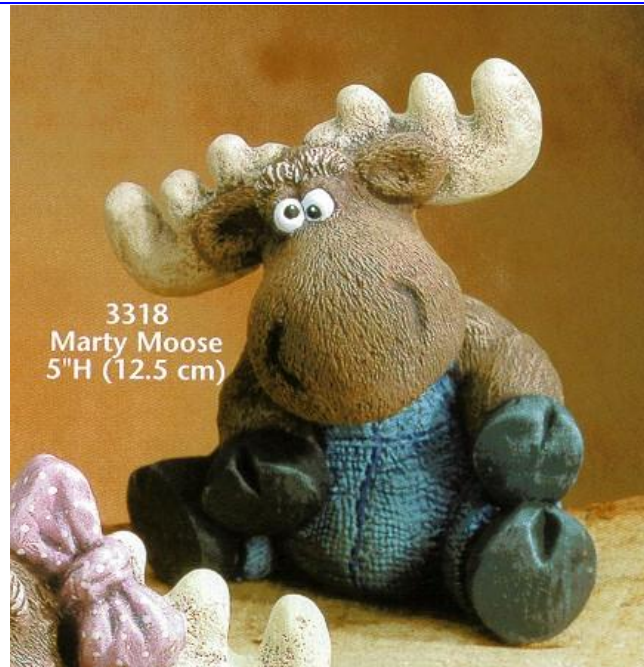

CPK-2383

Bear & Buffalo

3 1/2 Tall

6.40

SM-1000

SM-1028  
Small Train  
11-3/8" long - Wt. 2 lbs. \$3.50

SM-905 Frogs, Turtles, Toadstools Lg. Turtle-3-3/8" long-Wt. 2 lbs. \$3.50

SM-1000 Small Birds Lg. 1-3/4" - Sm. 3/4" long - Wt. 2 lbs. \$3.50

12 Small Birds

3/4 to 1 3/4  
Long

1.20 Each,  
7.20 set

L-2341

7 Long

10.50

Seal Pup Sitting

L-3318