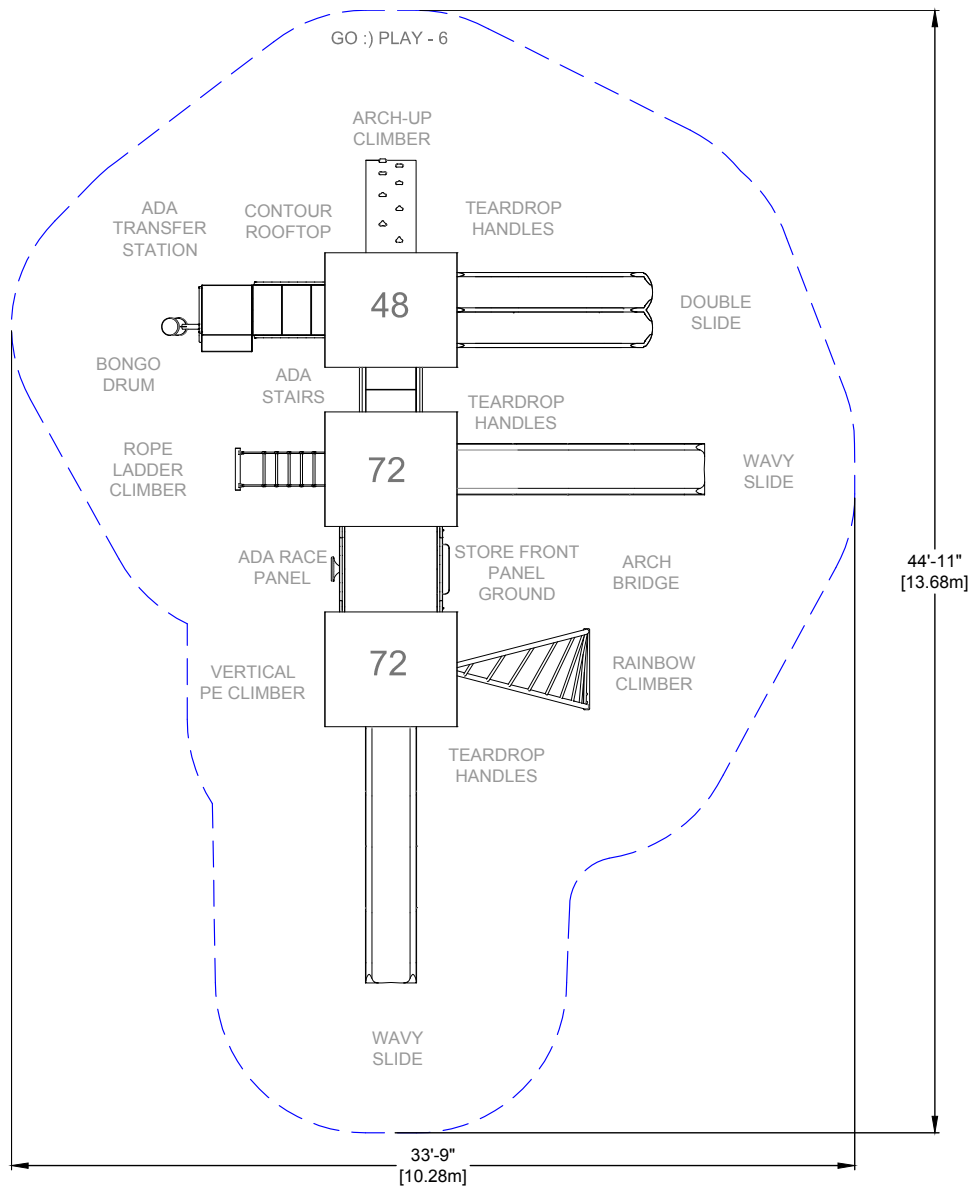

# GO PLAY :) SYSTEM 6

XCCENTPLAY.COM

DATE 03/27/2015  
 PROJECT GP 6  
 REVISION -  
 DESIGNER Xccent

MIN. "FALL ZONE"  
 33'9" x 44'11"

MAX. FALL HEIGHT  
 72"

AGES 5-12

	total	req'd
ELEVATED COMPONENTS	7	-
ACCESSIBLE ELEVATED COMPONENTS	7	4
GROUND LEVEL EVENTS	5	2
DIFFERENT TYPES of GROUND EVENTS	3	2
APPROX. SQ FT	1100	APPROX. PERIM 130'