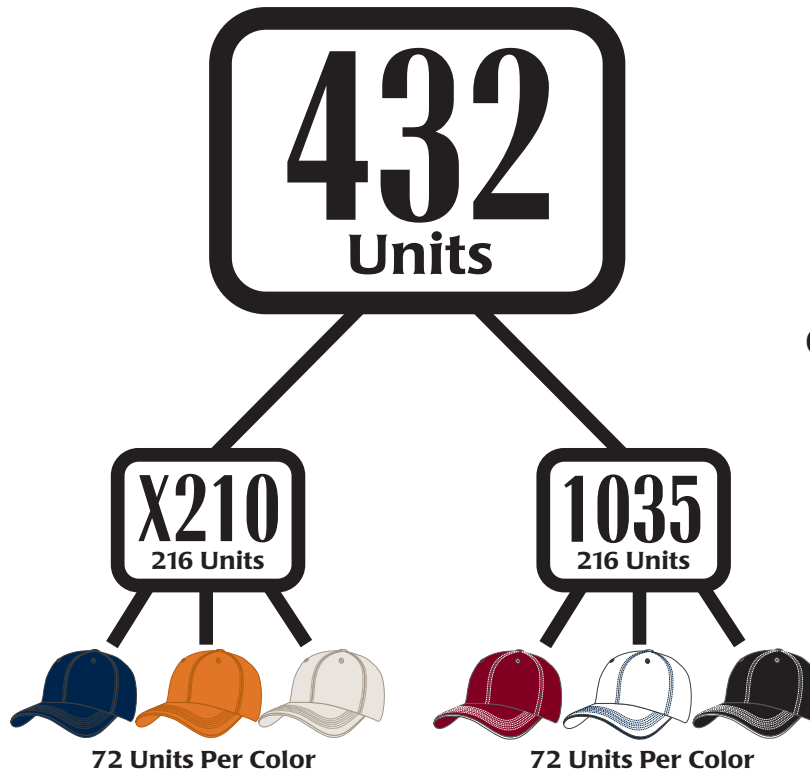

432 Units Plus

- 1. Select Color Minimum
- 2. Select Total Quantity

*Must Be
Ordered in Dozens