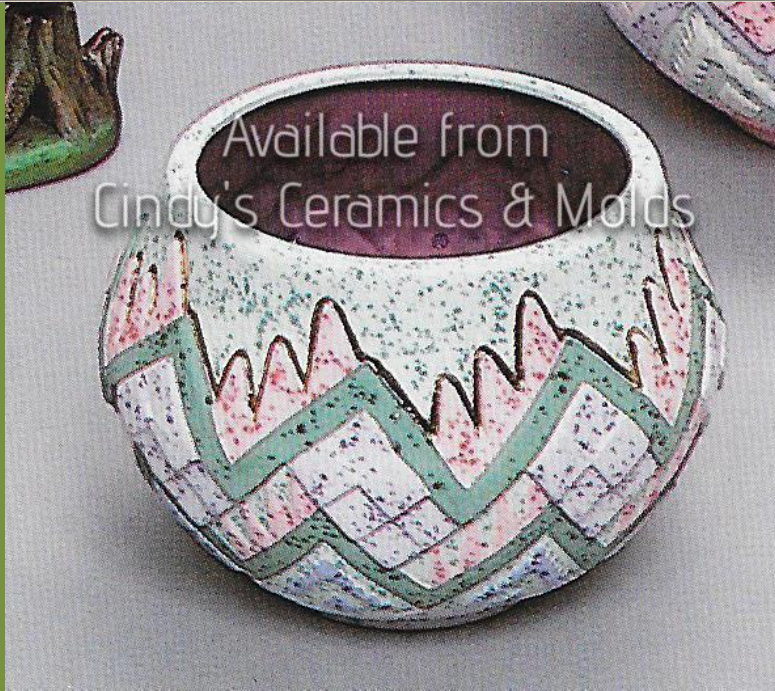

Medium Native American Pot

*A-986

15
Diameter

45.00

Large Native American Pot

A-1056

7 Diameter

10.00