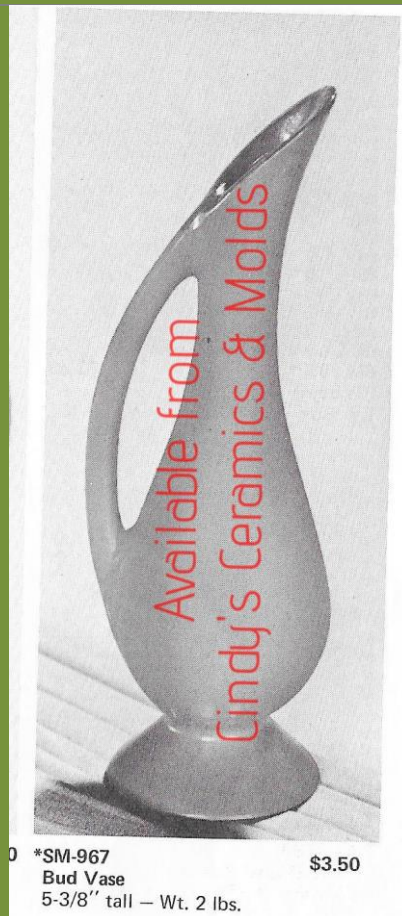

*C-1214

5.5 High

15.00 set
of three

Three Bud Vases

*SM-967A

5.375 Tall

5.00

Bud Vase

*TM-6

2.50

Miniature Bud Vase

L-1698

8.5 Long

20.00

"I Love You" Mouse Planter